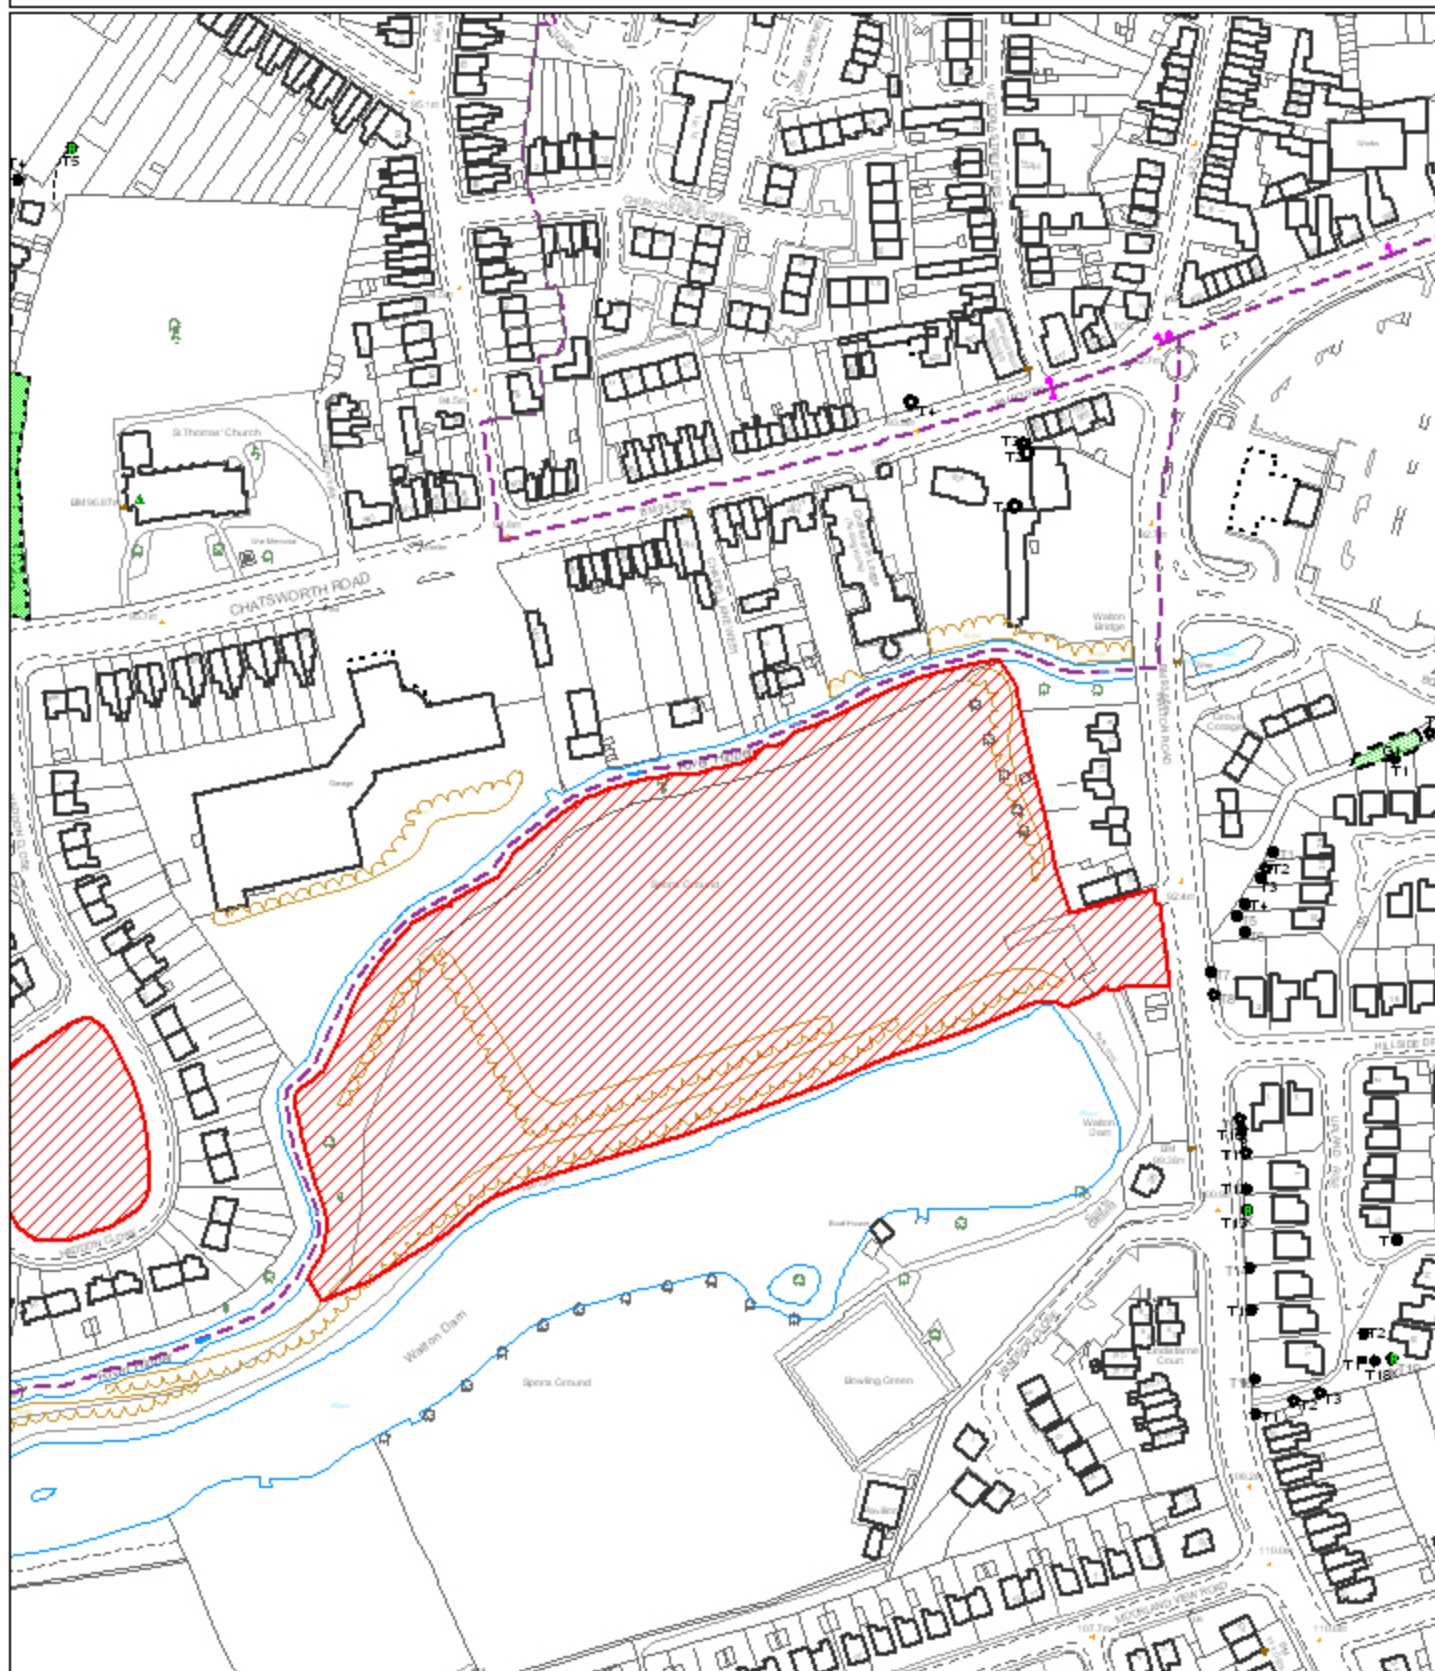

26.WALTON ROAD SPORTS GROUND

Reproduced from the Ordnance Survey mapping with the permission of the Controller of Her Majesty's Stationery Office;(c)Crown Copyright. Unauthorised reproduction infringes Crown Copyright and may lead to prosecution or civil proceedings. Chesterfield Borough Council Licence No. 100018505 (2006)

Scale 1:2500 Date Plotted 13/11/2007

Plot centred at 436384 370537

ref:p/tp/shlaa/sw/wr