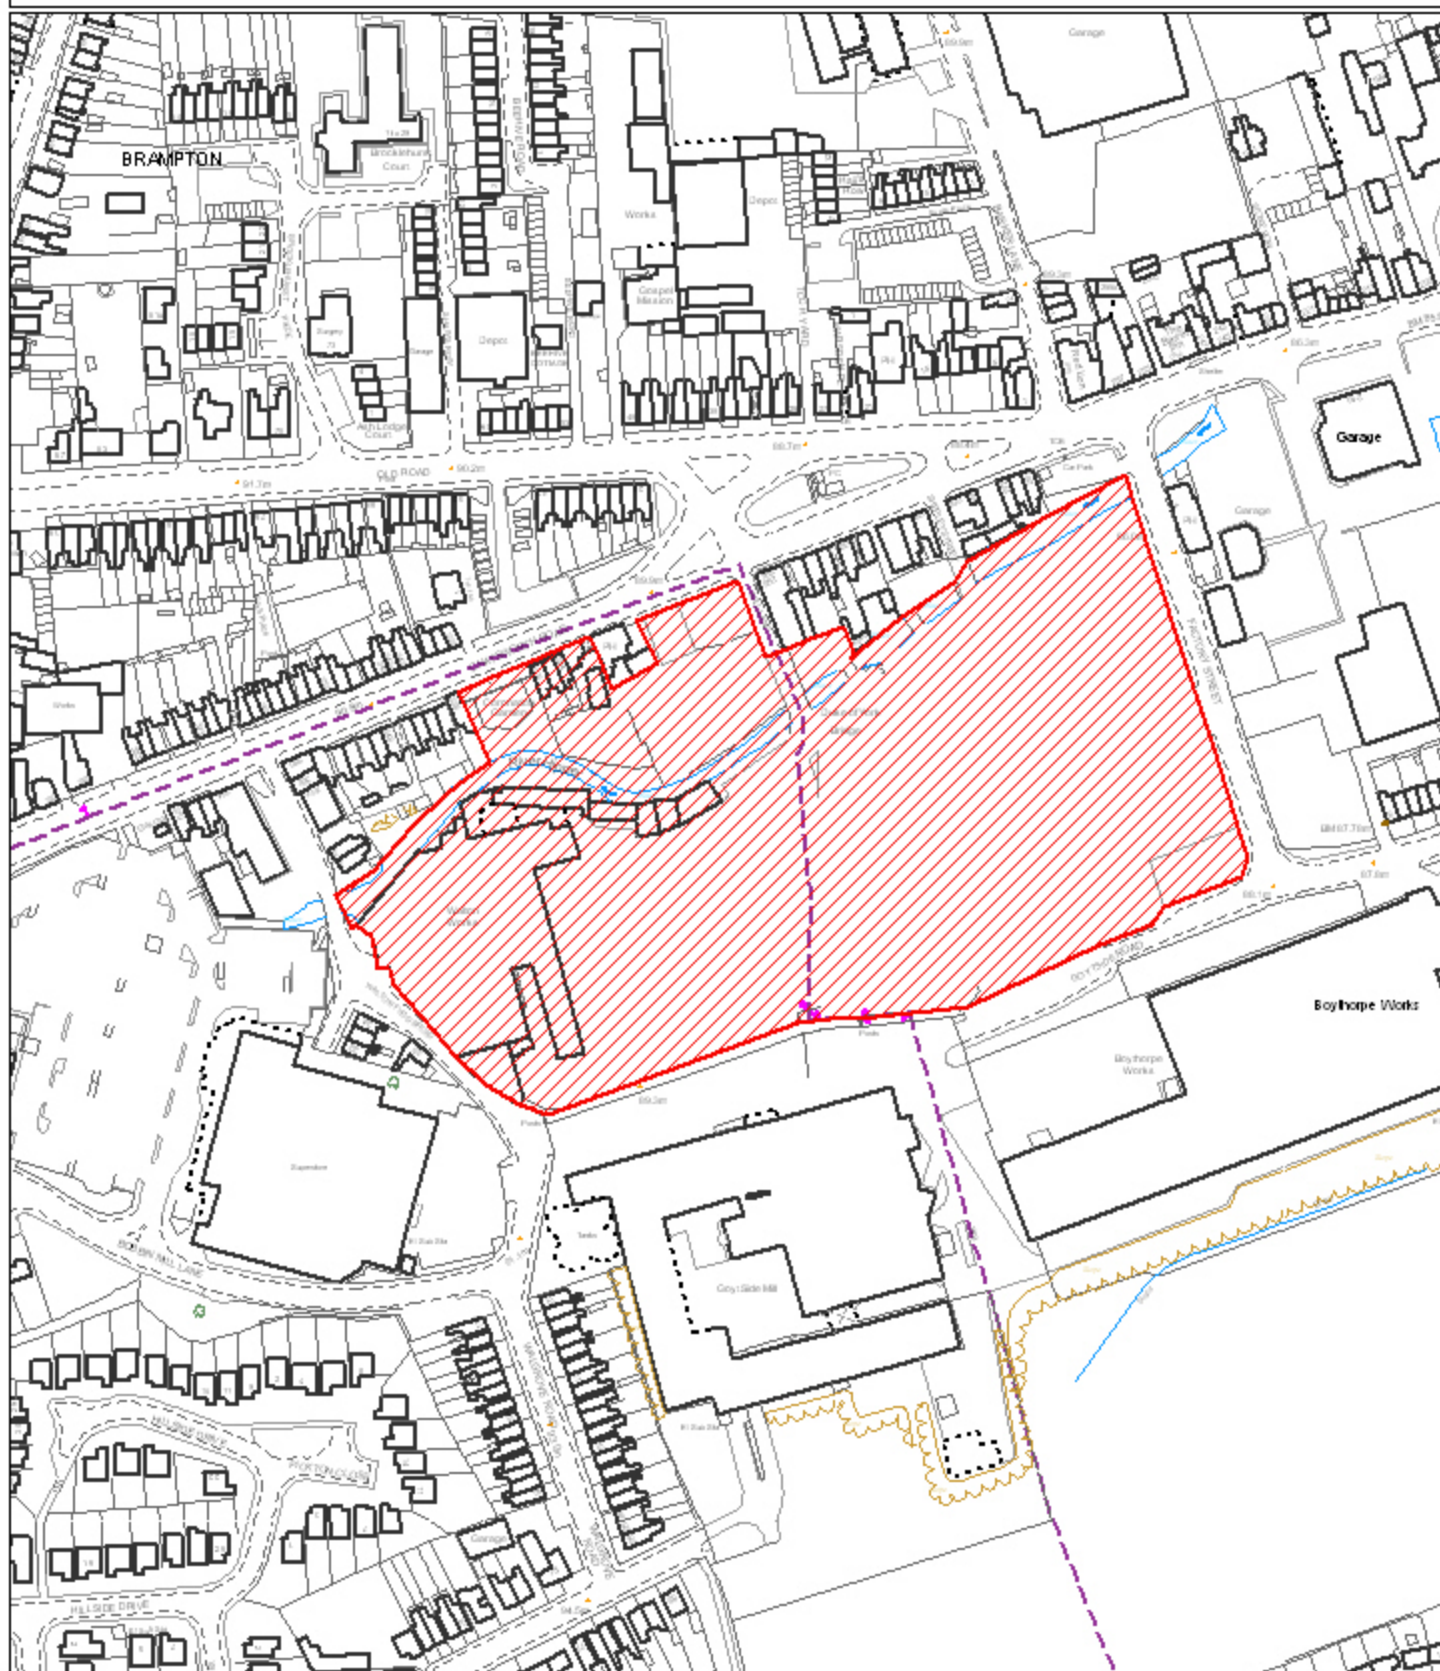

27. WALTON WORKS, CHATSWORTH ROAD

Reproduced from the Ordnance Survey mapping with the permission of the Controller of Her Majesty's Stationery Office;(c)Crown Copyright. Unauthorised reproduction infringes Crown Copyright and may lead to prosecution or civil proceedings. Chesterfield Borough Council Licence No. 100018505 (2006)

Scale 1:2500 Date Plotted 8/2/2008

Plot centred at 436816 370723

ref:p/fp/shlaa/sw/wwcr