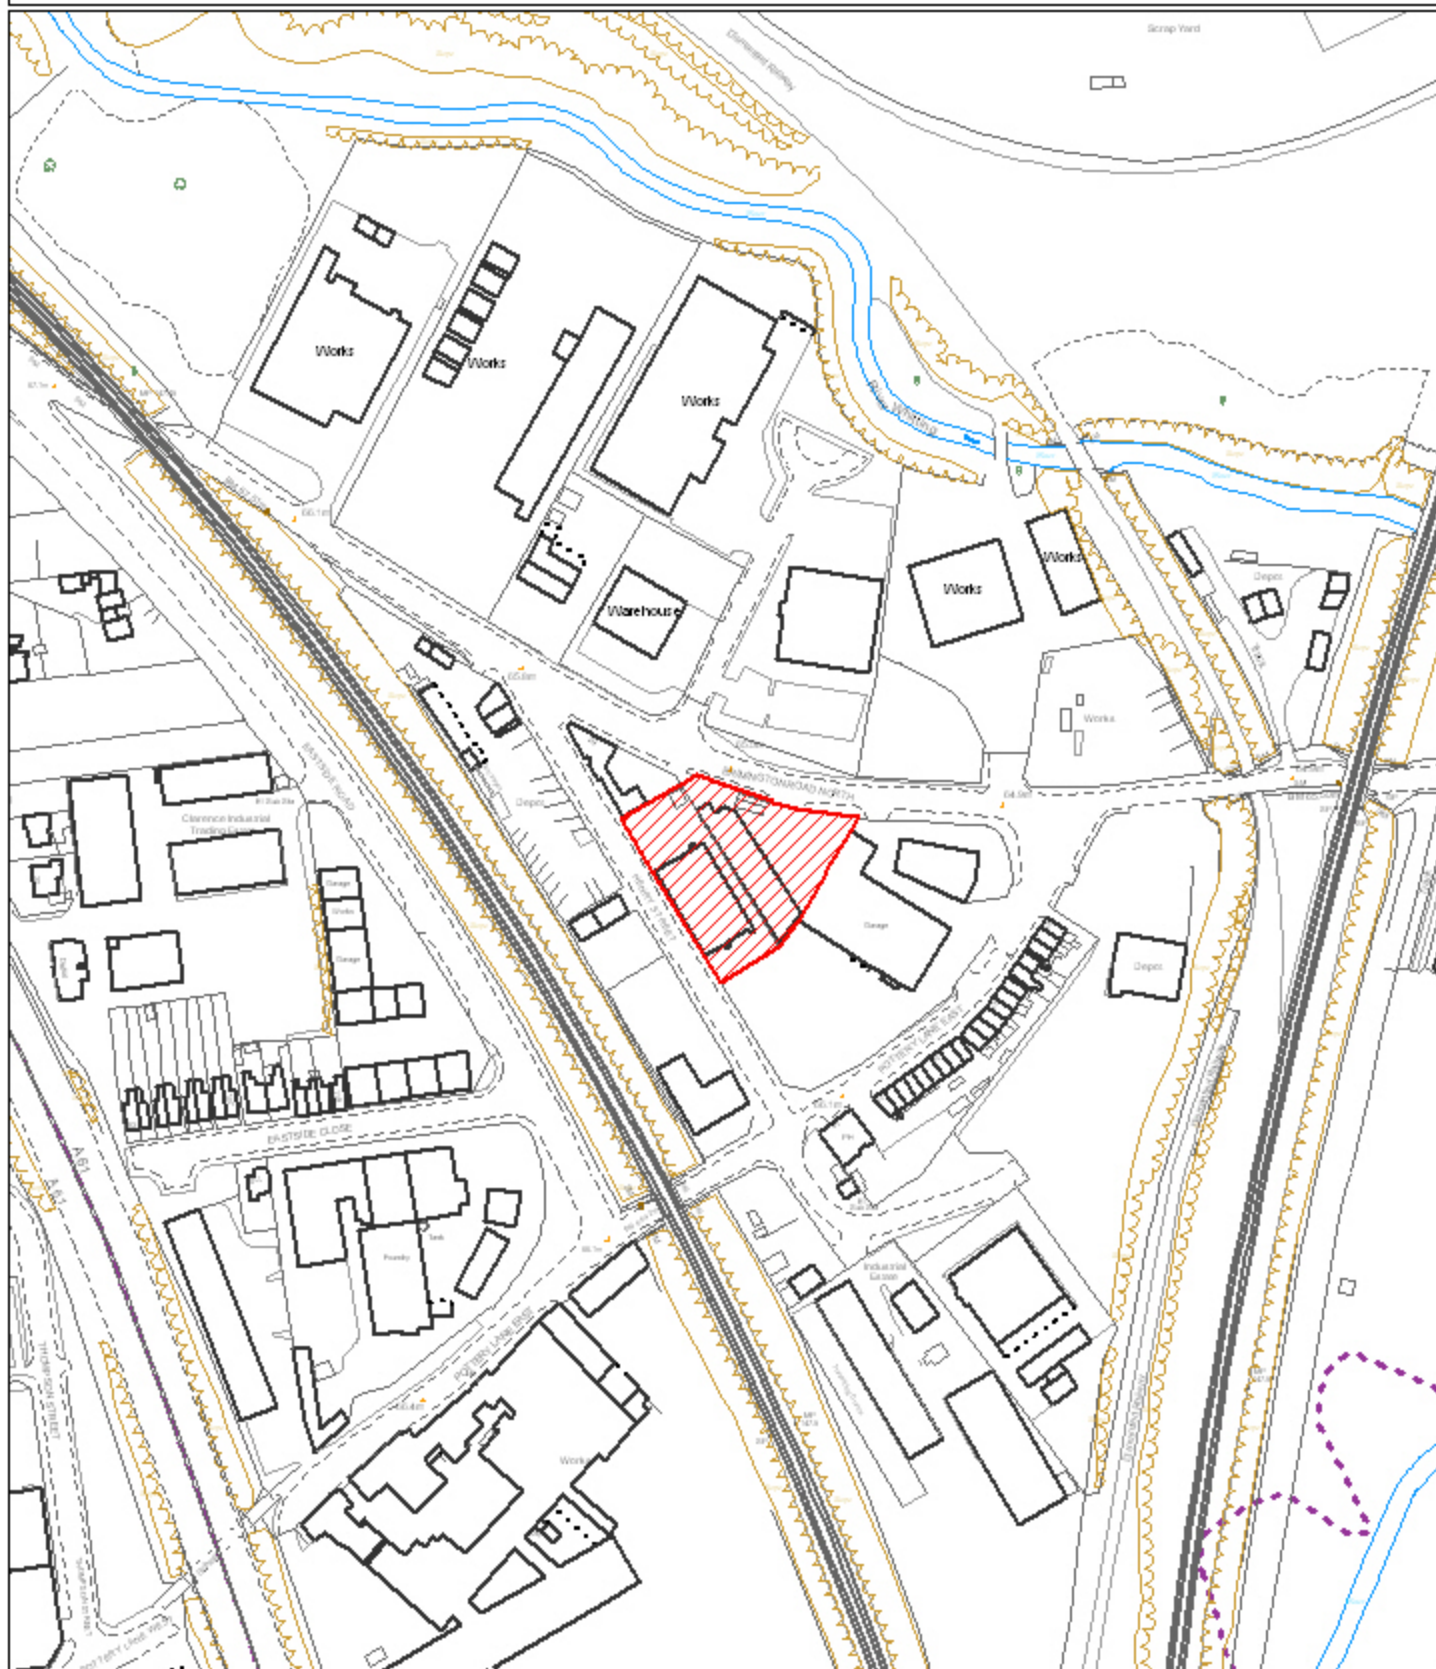

LAND OFF BRIMINGTON ROAD NORTH/HENRY STREET

Reproduced from the Ordnance Survey mapping with the permission of the Controller of Her Majesty's Stationery Office; (c) Crown Copyright. Unauthorised reproduction infringes Crown Copyright and may lead to prosecution or civil proceedings. Chesterfield Borough Council Licence No. 100018505 (2006)

Scale 1:2500 Date Plotted 13/11/2007

Plot centred at 438715 373608

ref:p/tp/shlaa/sw/brnhs