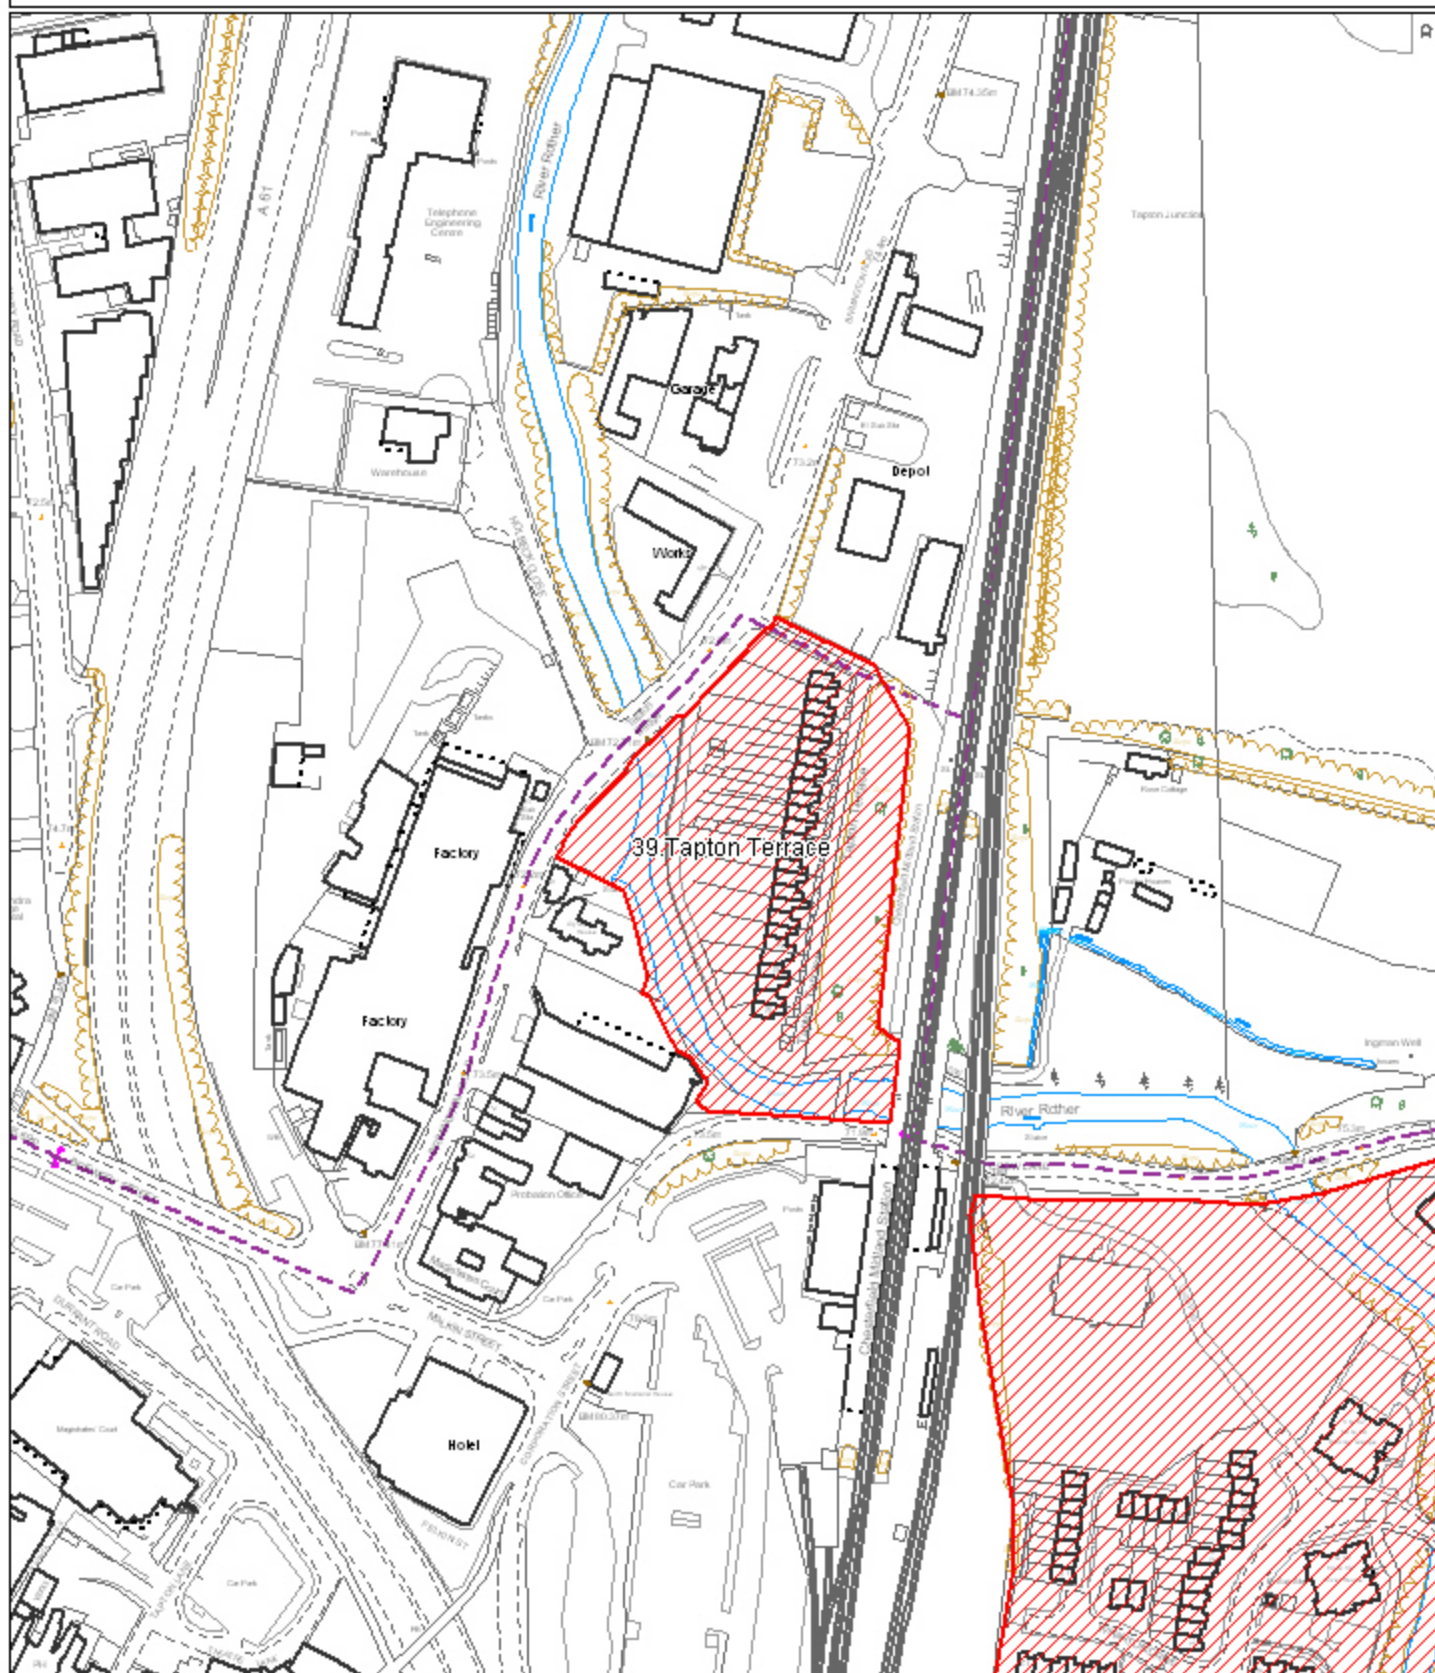

39.TAPTON TERRACE - OFF BRIMINGTON ROAD

Reproduced from the Ordnance Survey mapping with the permission of the Controller of Her Majesty's Stationery Office;(c)Crown Copyright. Unauthorised reproduction infringes Crown Copyright and may lead to prosecution or civil proceedings. Chesterfield Borough Council Licence No. 100018505 (2006)

Scale 1:2500 Date Plotted 14/11/2007

Plot centred at 438750 371519

ref:p/tp/shlaa/sw/ft