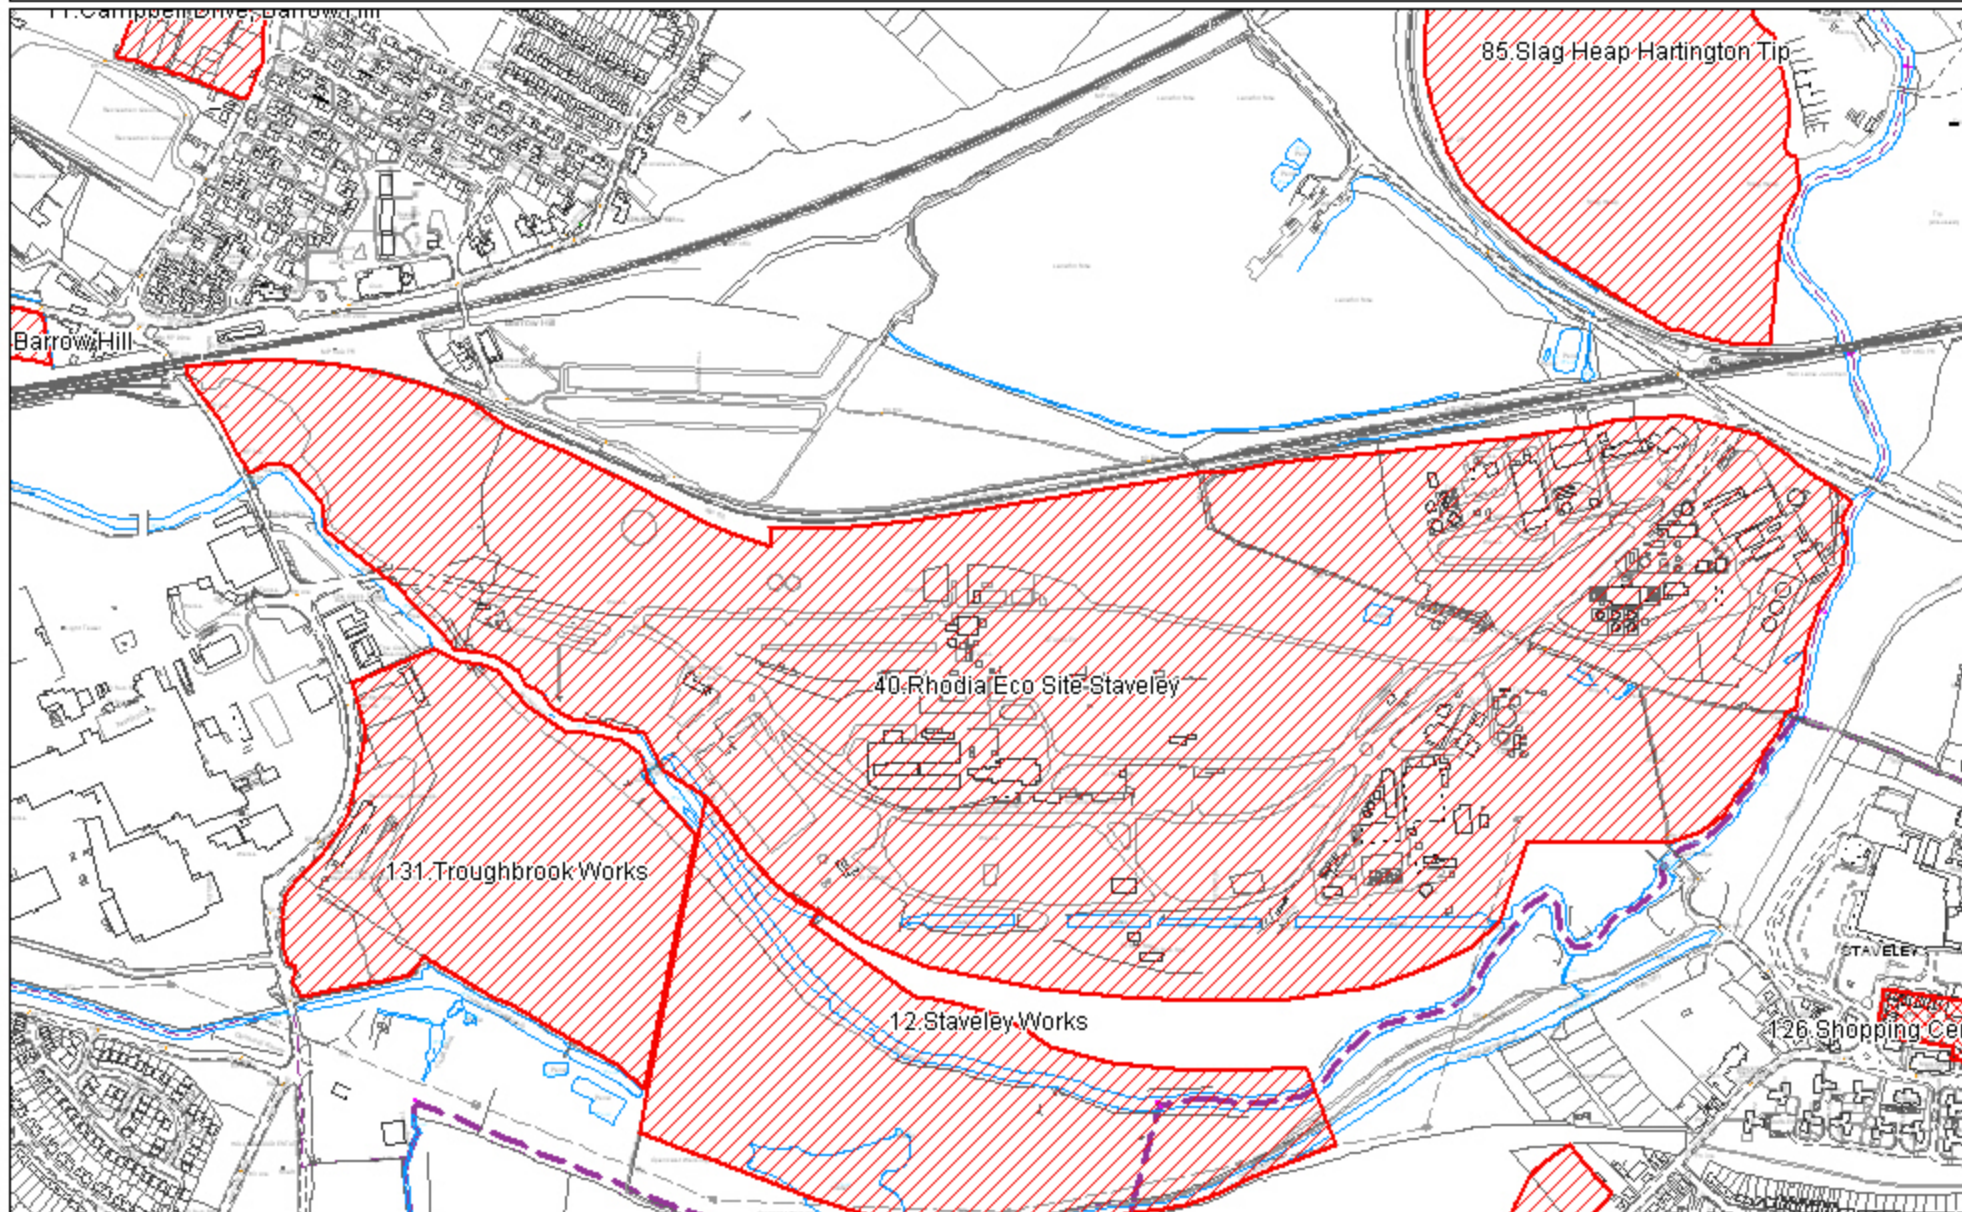

40.RHODIA-ECO SITE STAVELEY

Reproduced from the Ordnance Survey mapping with the permission of the Controller of Her Majesty's Stationery Office; (c) Crown Copyright. Unauthorised reproduction infringes Crown Copyright and may lead to prosecution or civil proceedings. Chesterfield Borough Council Licence No. 100018505 (2006)

Scale 1:7500

Plot centred at 442283 375019

Date Plotted 14/11/2007

ref:p/tp/shlaa/ress