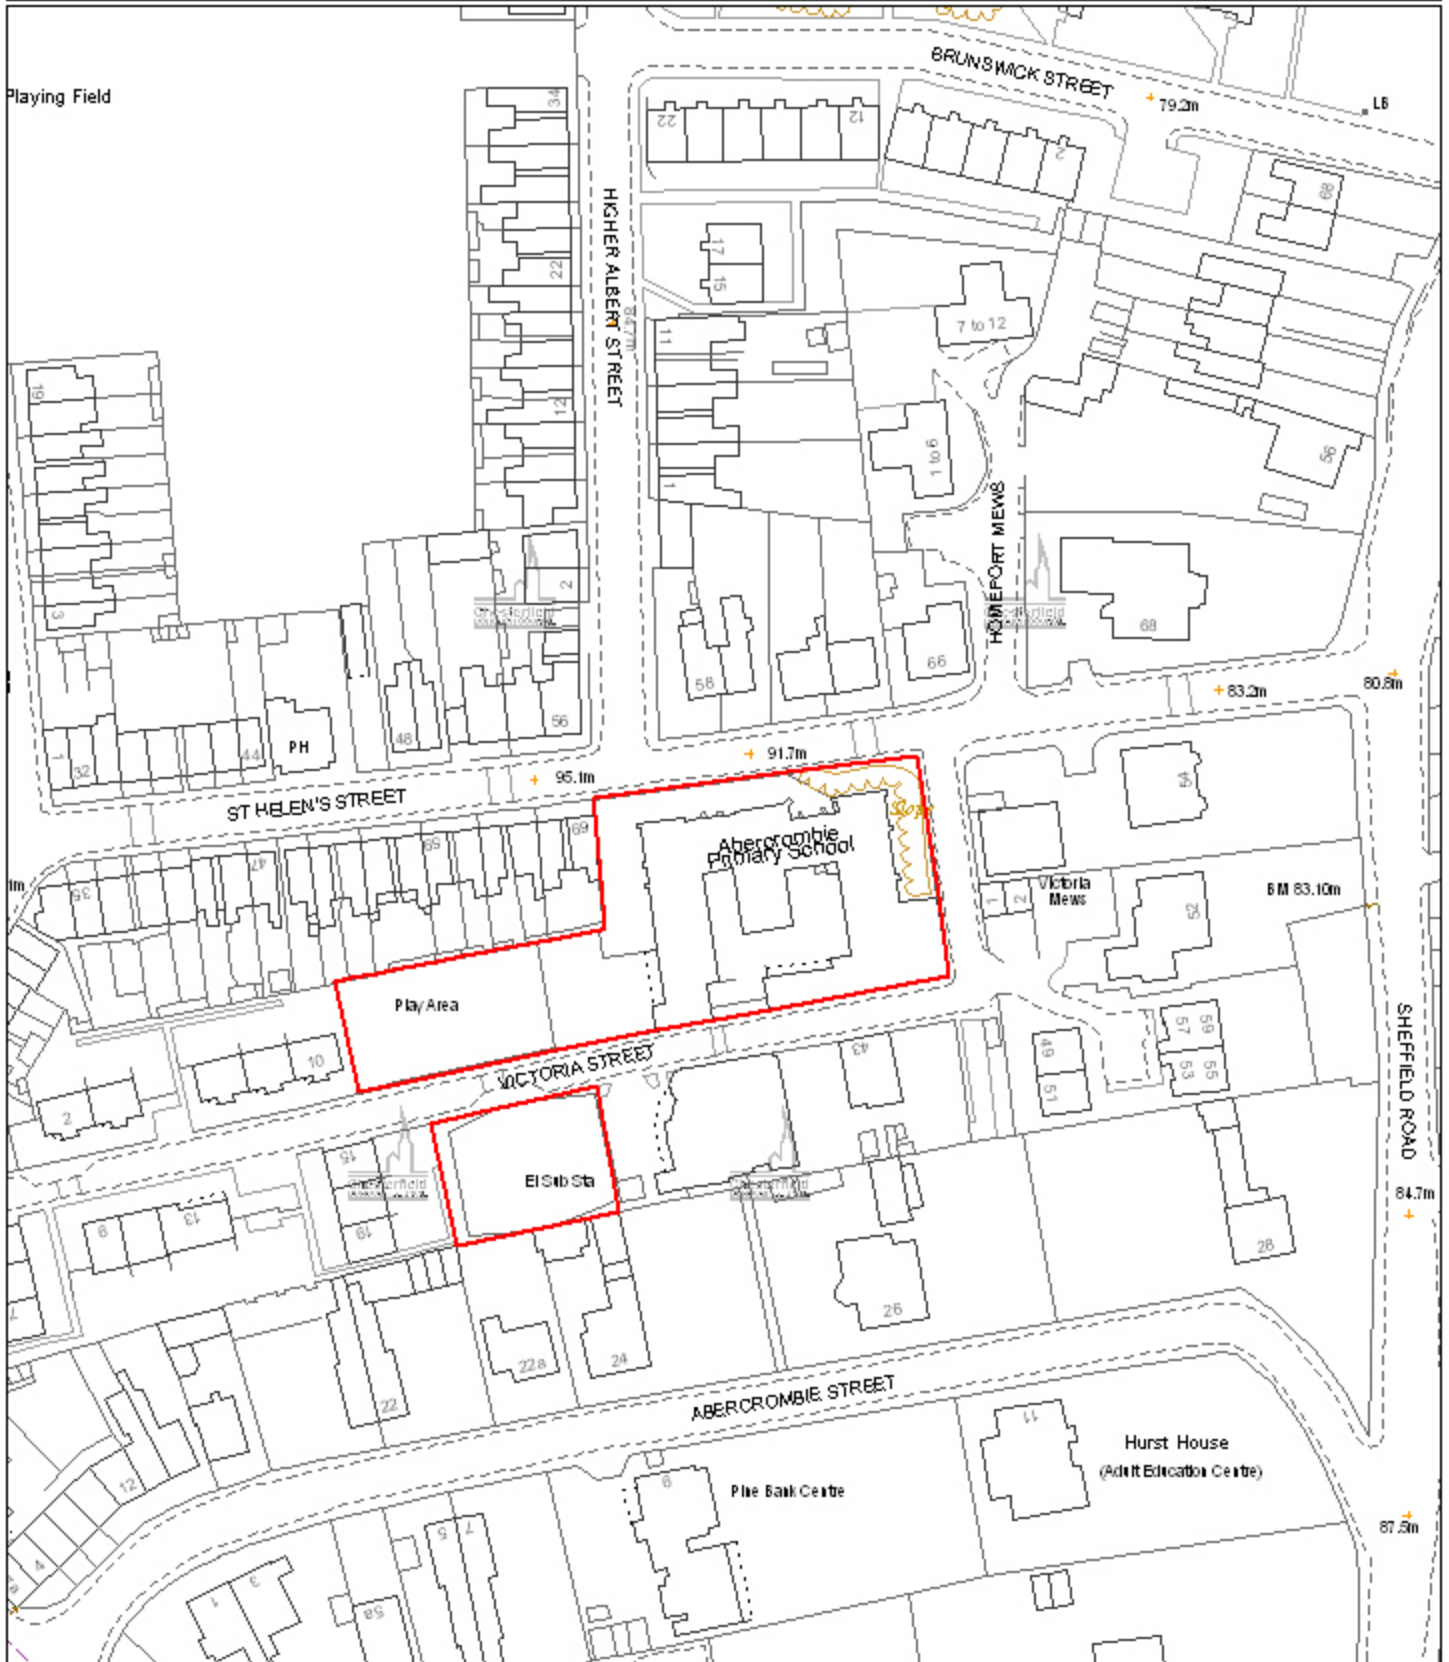

058 ABERCROMBIE PRIMARY SCHOOL

Reproduced from the Ordnance Survey mapping with the permission of the Controller of Her Majesty's Stationery Office; (c) Crown Copyright. Unauthorised reproduction infringes Crown Copyright and may lead to prosecution or civil proceedings. Chesterfield Borough Council Licence No. 100018505 (2006)

Scale 1:1250 Date Plotted 23/7/2009

Plot centred at 438207 371803