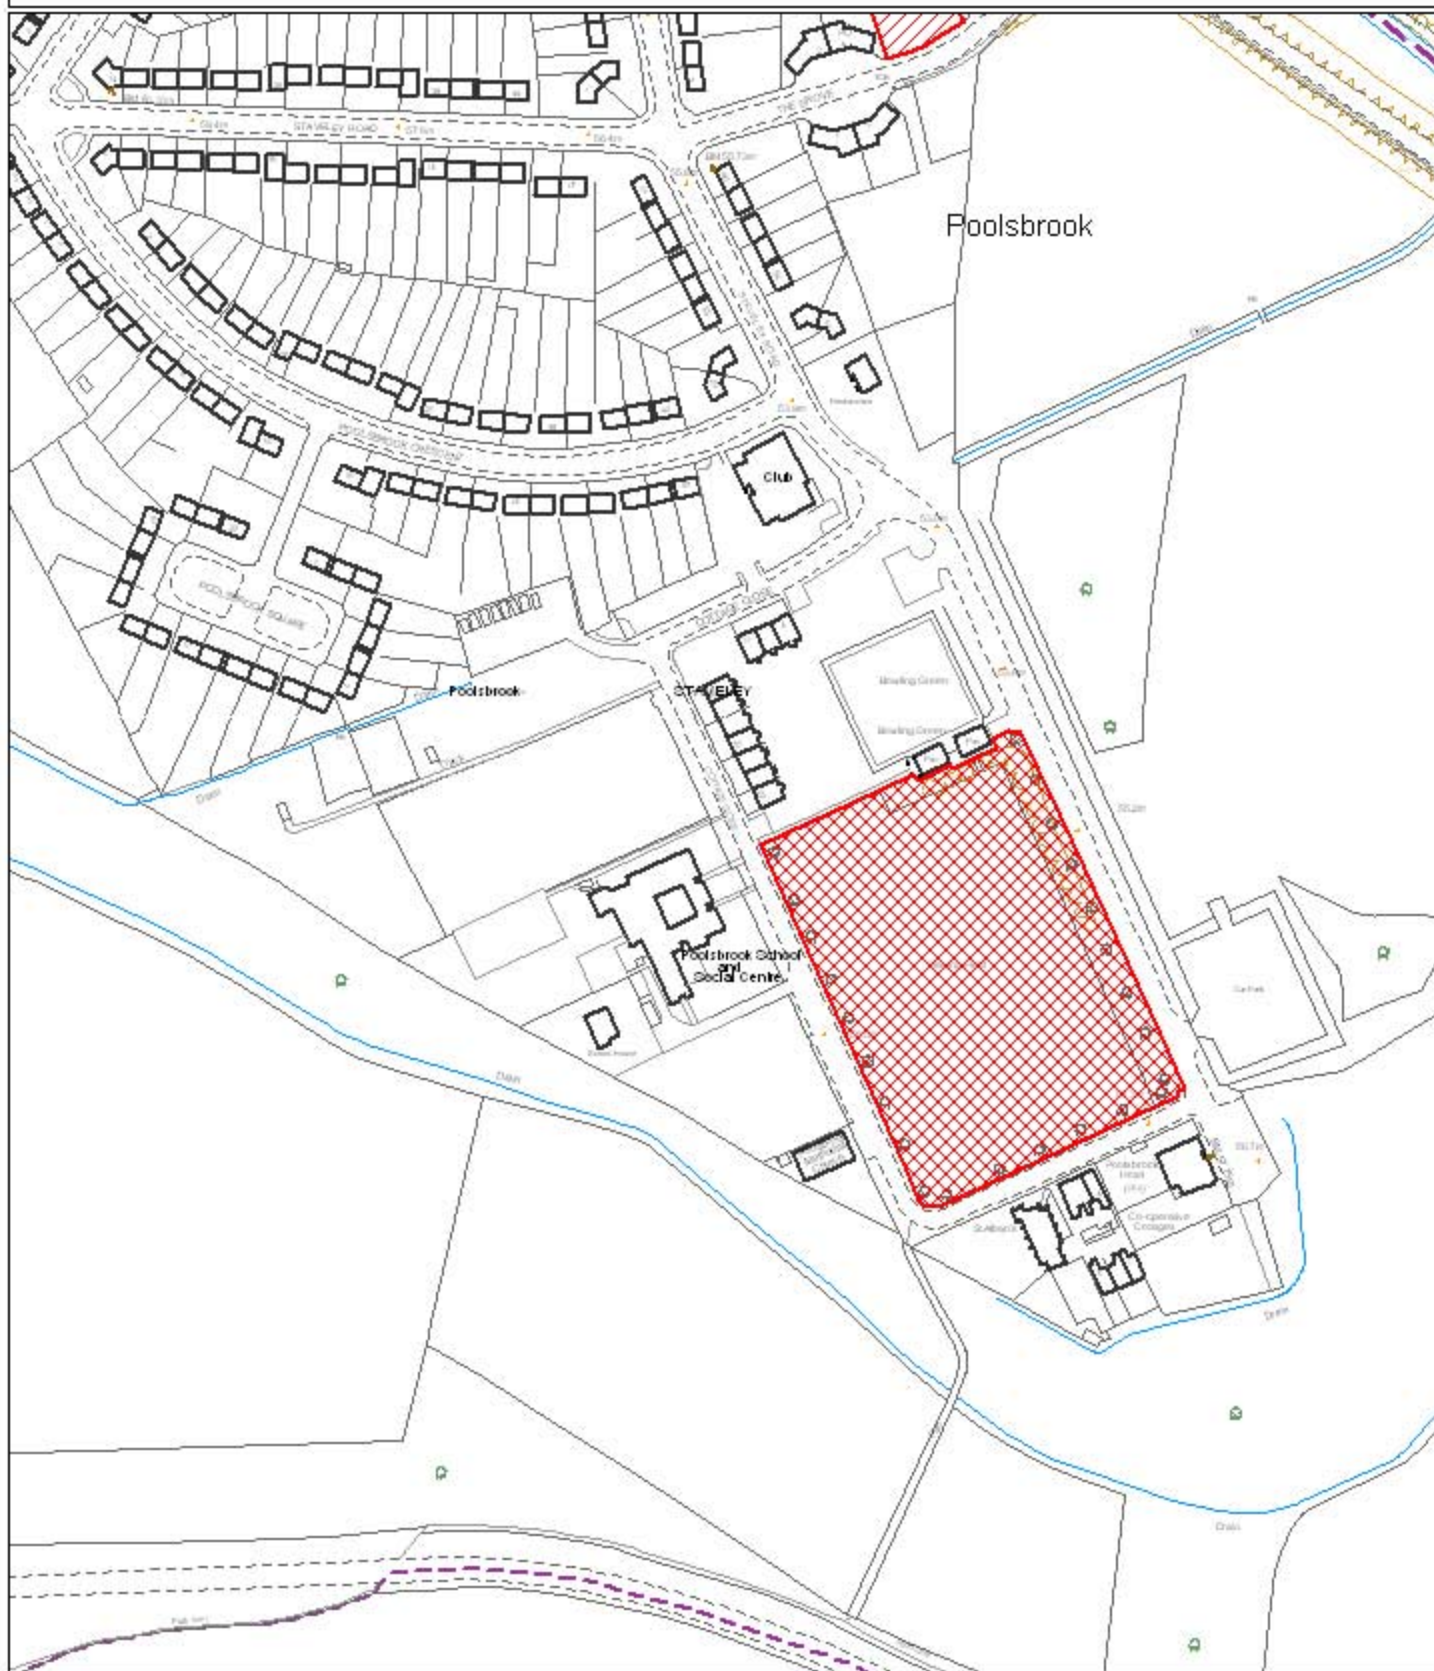

74.COTTAGE CLOSE. POOLSBROOK

Reproduced from the Ordnance Survey mapping with the permission of the Controller of Her Majesty's Stationery Office;(c)Crown Copyright. Unauthorised reproduction infringes Crown Copyright and may lead to prosecution or civil proceedings. Chesterfield Borough Council Licence No. 100018505 (2006)

Scale 1:2500 Date Plotted 20/11/2007

Plot centred at 444253 373457

ref:p/tp/shlaa/74ccp