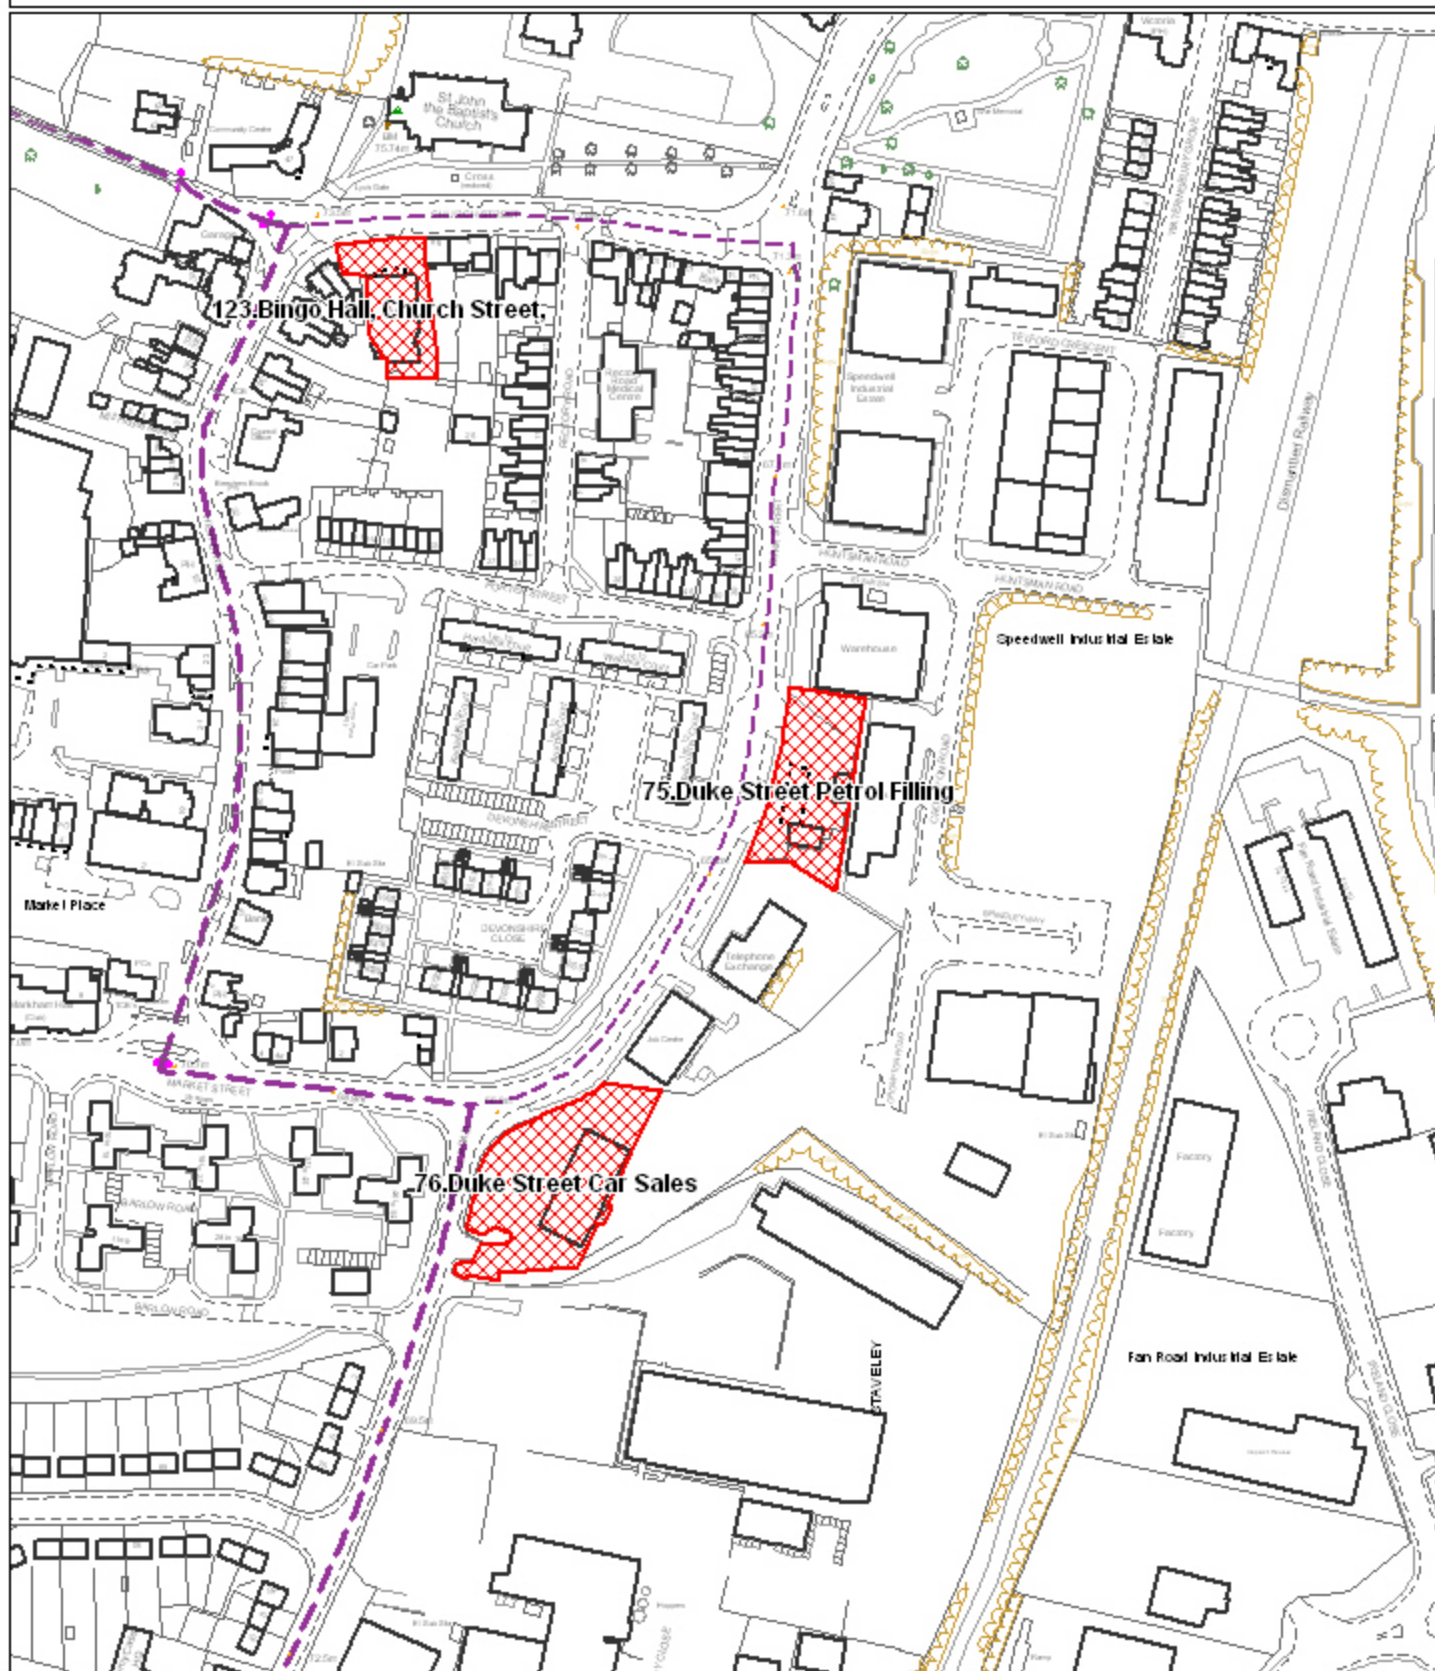

075.DUKE STREET PETROL FILLING STATION

Reproduced from the Ordnance Survey mapping with the permission of the Controller of Her Majesty's Stationery Office;(c)Crown Copyright. Unauthorised reproduction infringes Crown Copyright and may lead to prosecution or civil proceedings. Chesterfield Borough Council Licence No. 100018505 (2006)

Scale 1:2500 Date Plotted 21/11/2007

Plot centred at 443442 374626

ref:p/fp/shlaa/075dspfs