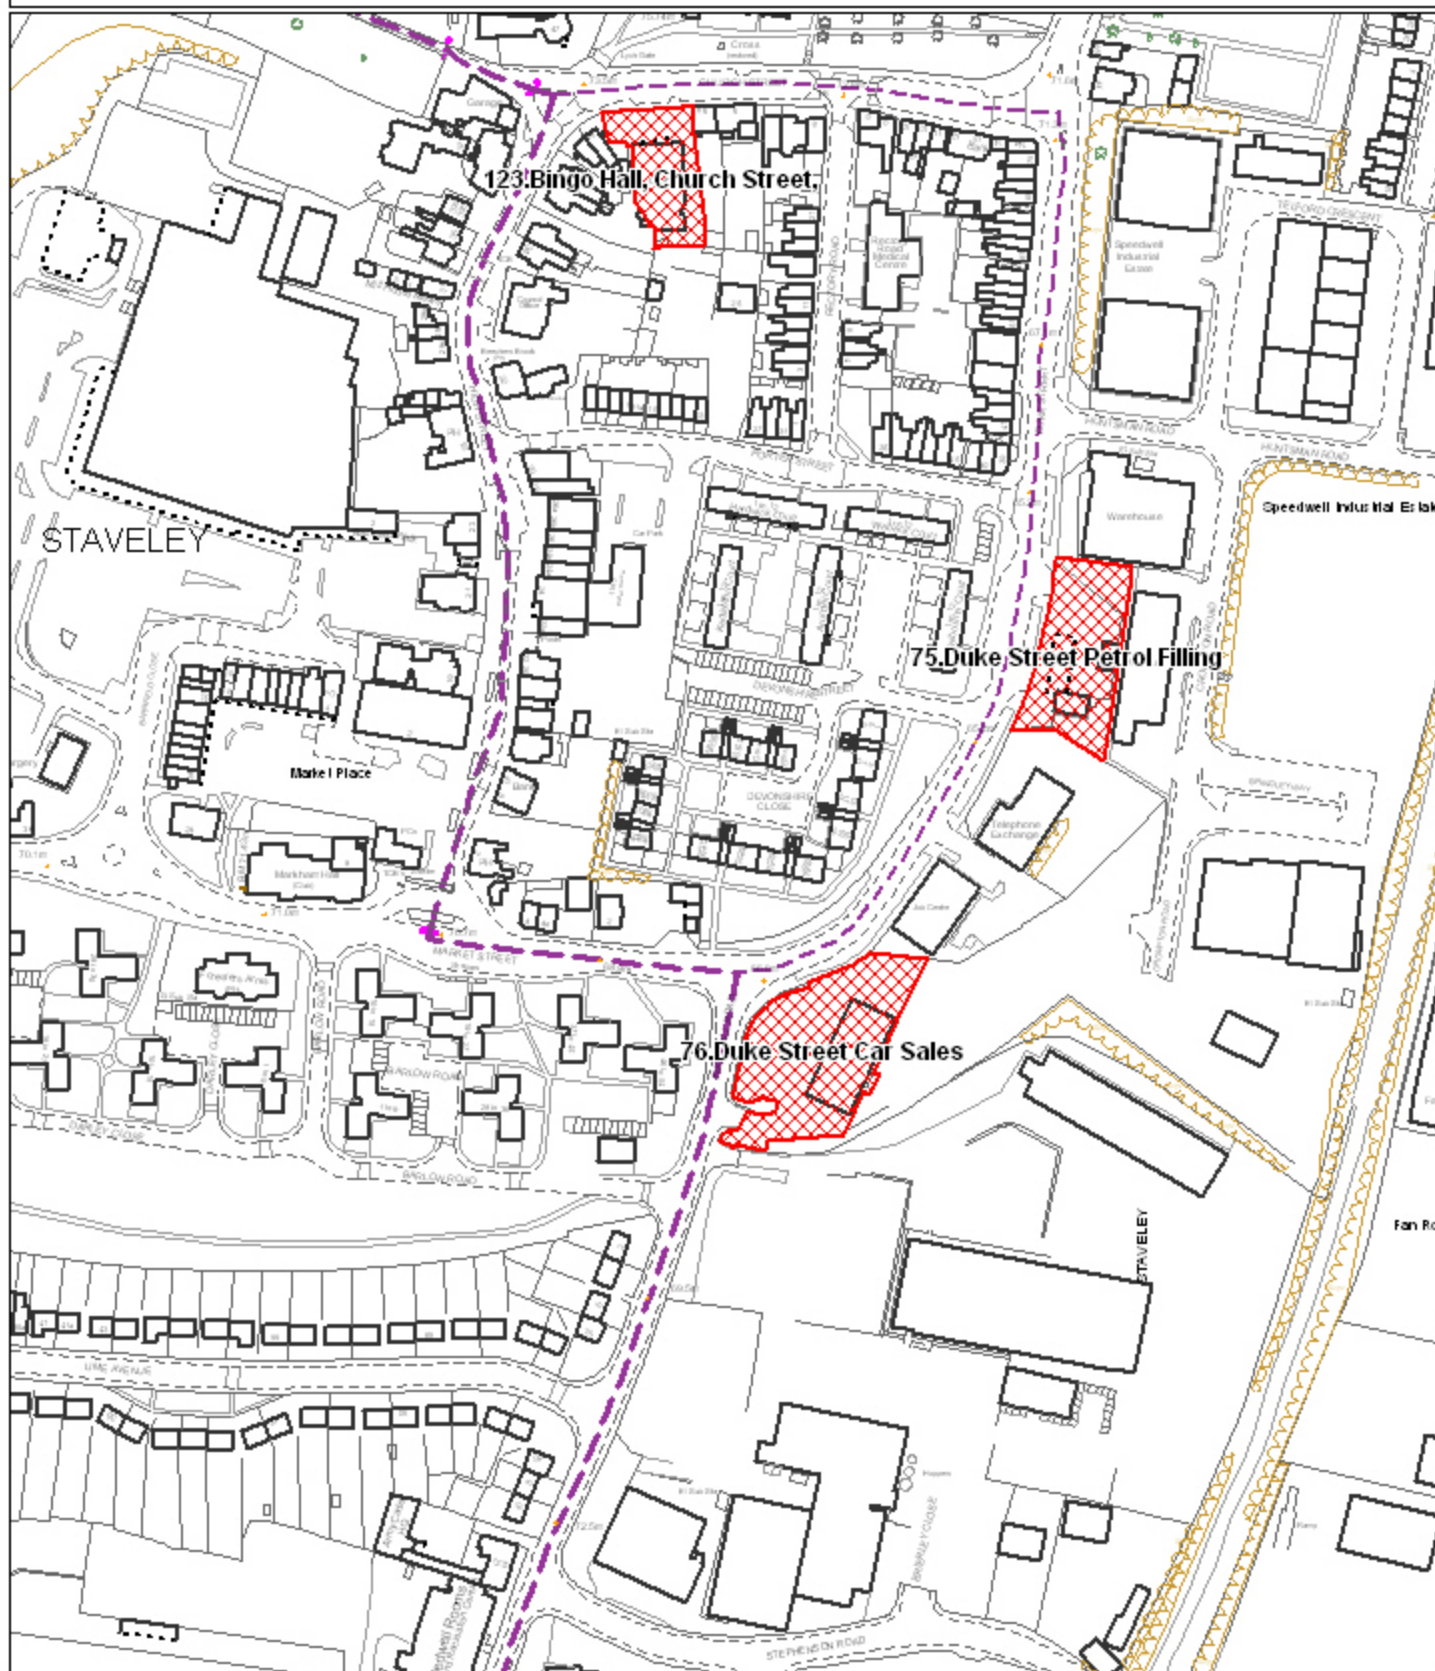

076.DUKE STREET CAR SALES

Reproduced from the Ordnance Survey mapping with the permission of the Controller of Her Majesty's Stationery Office;(c)Crown Copyright. Unauthorised reproduction infringes Crown Copyright and may lead to prosecution or civil proceedings. Chesterfield Borough Council Licence No. 100018505 (2006)

Scale 1:2500 Date Plotted 12/12/2007

Plot centred at 443354 374582

ref:p/tp/shlaa/sw/dscs