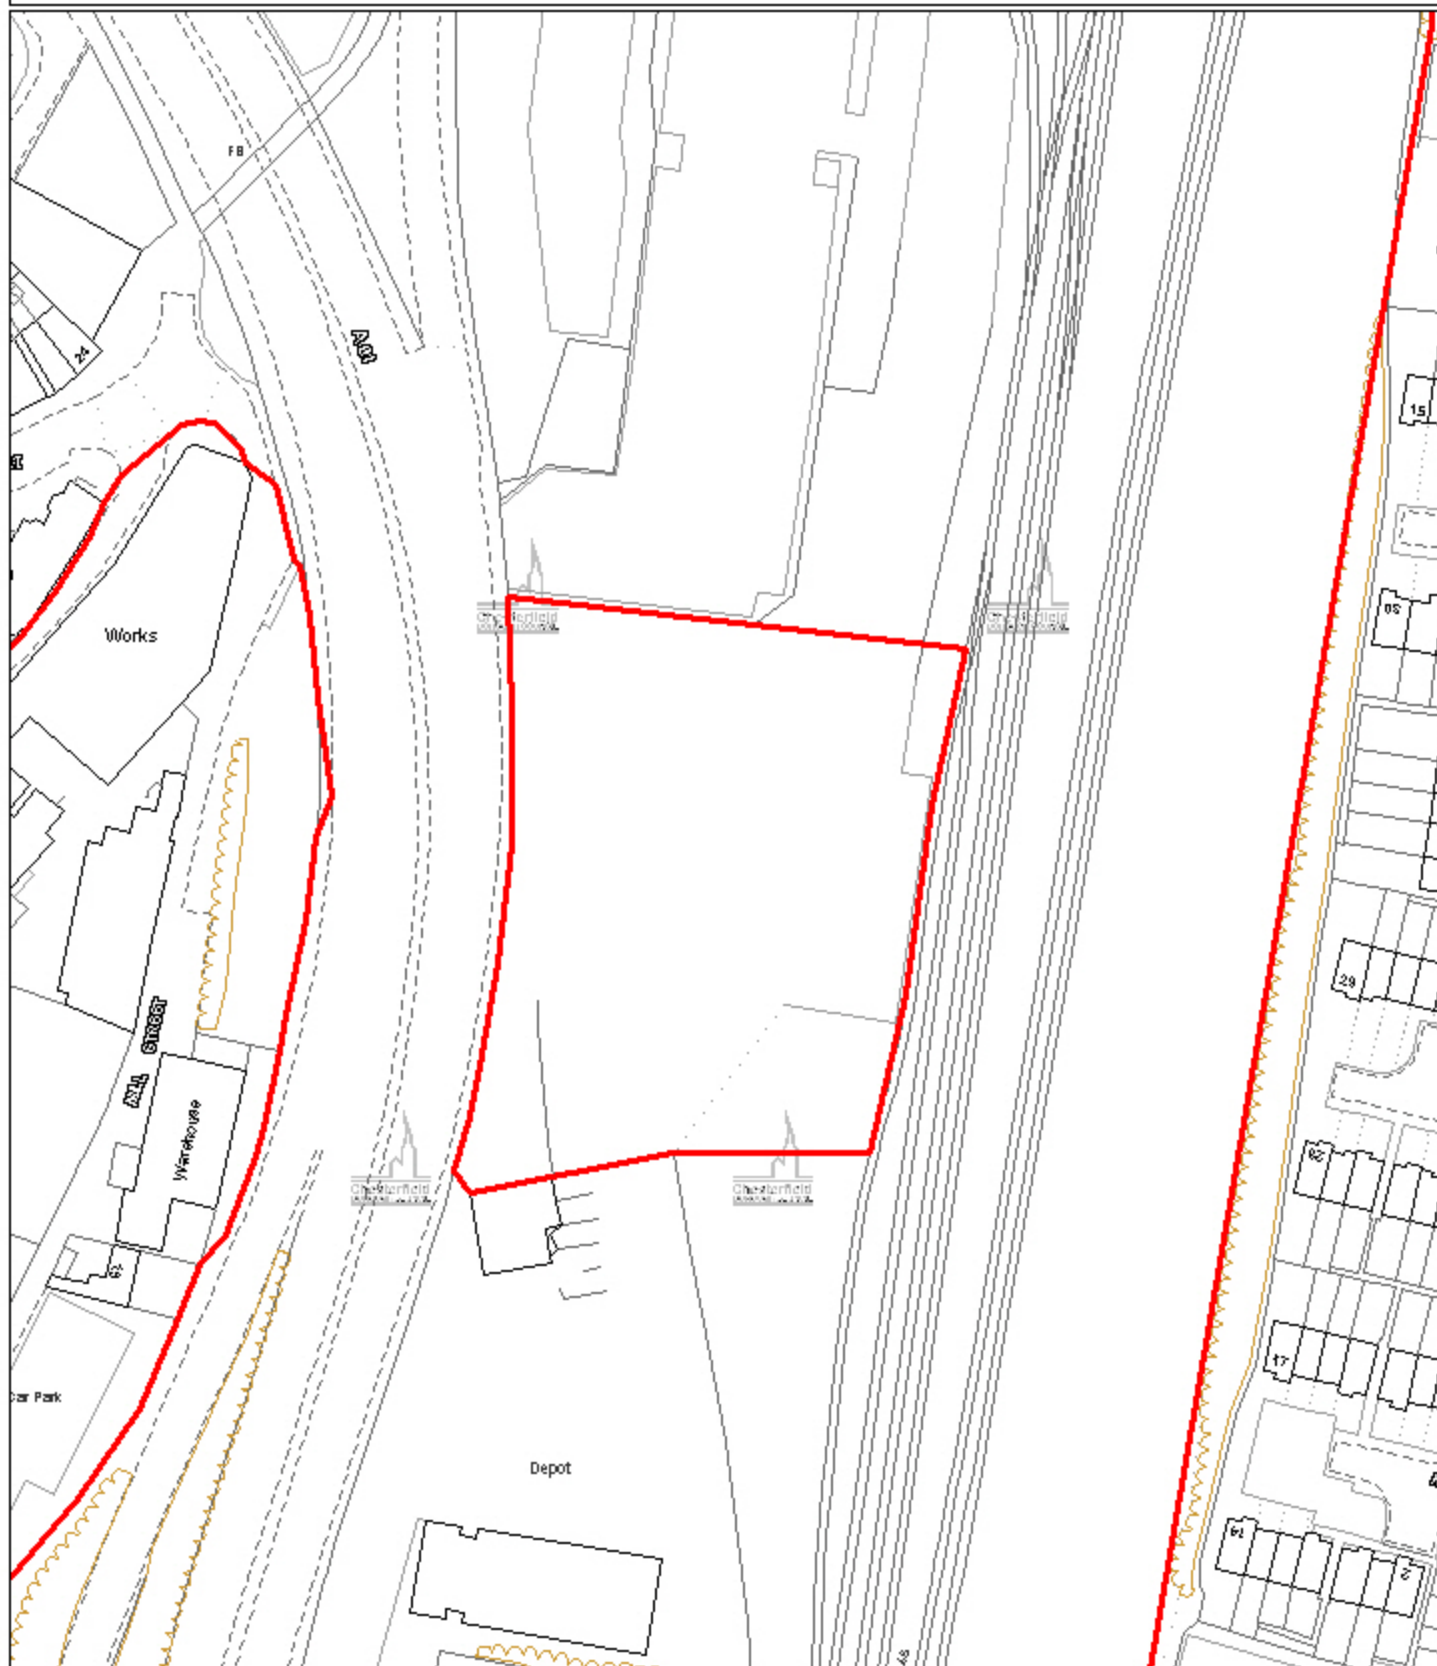

077 SURPLUS RAILWAY LAND RIVERSIDE VILLAGE

Reproduced from the Ordnance Survey mapping with the permission of the Controller of Her Majesty's Stationery Office; (c) Crown Copyright. Unauthorised reproduction infringes Crown Copyright and may lead to prosecution or civil proceedings. Chesterfield Borough Council Licence No. 100018505 (2006)

Scale 1:1250 Date Plotted 23/2/2009

Plot centred at 438749 371162