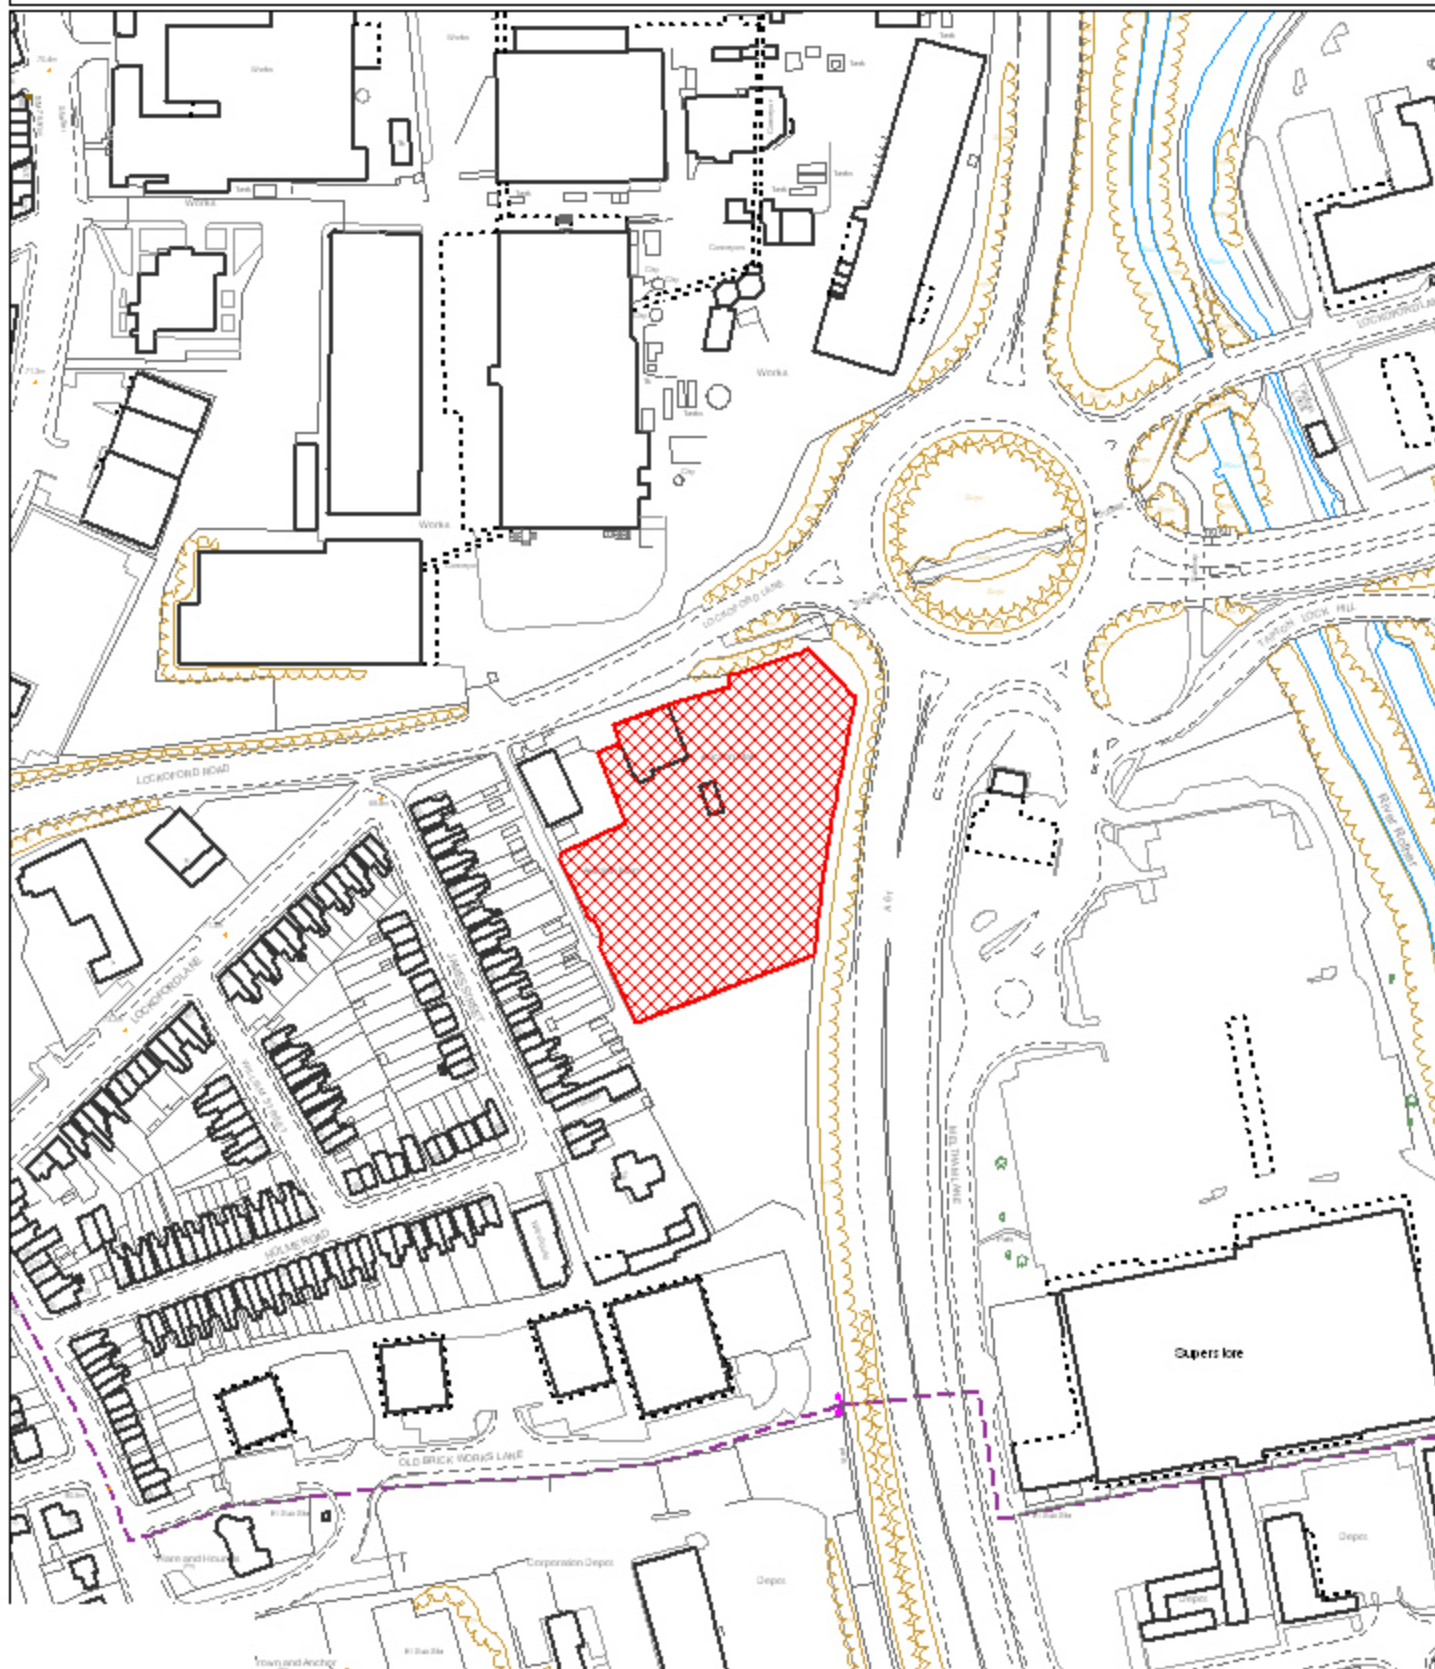

CAR AUCTIONS

Reproduced from the Ordnance Survey mapping with the permission of the Controller of Her Majesty's Stationery Office; (c) Crown Copyright. Unauthorised reproduction infringes Crown Copyright and may lead to prosecution or civil proceedings. Chesterfield Borough Council Licence No. 100018505 (2006)

Scale 1:2500 Date Plotted 12/12/2007

Plot centred at 438521 372781

ref:p/tp/shlaa/sw/ca