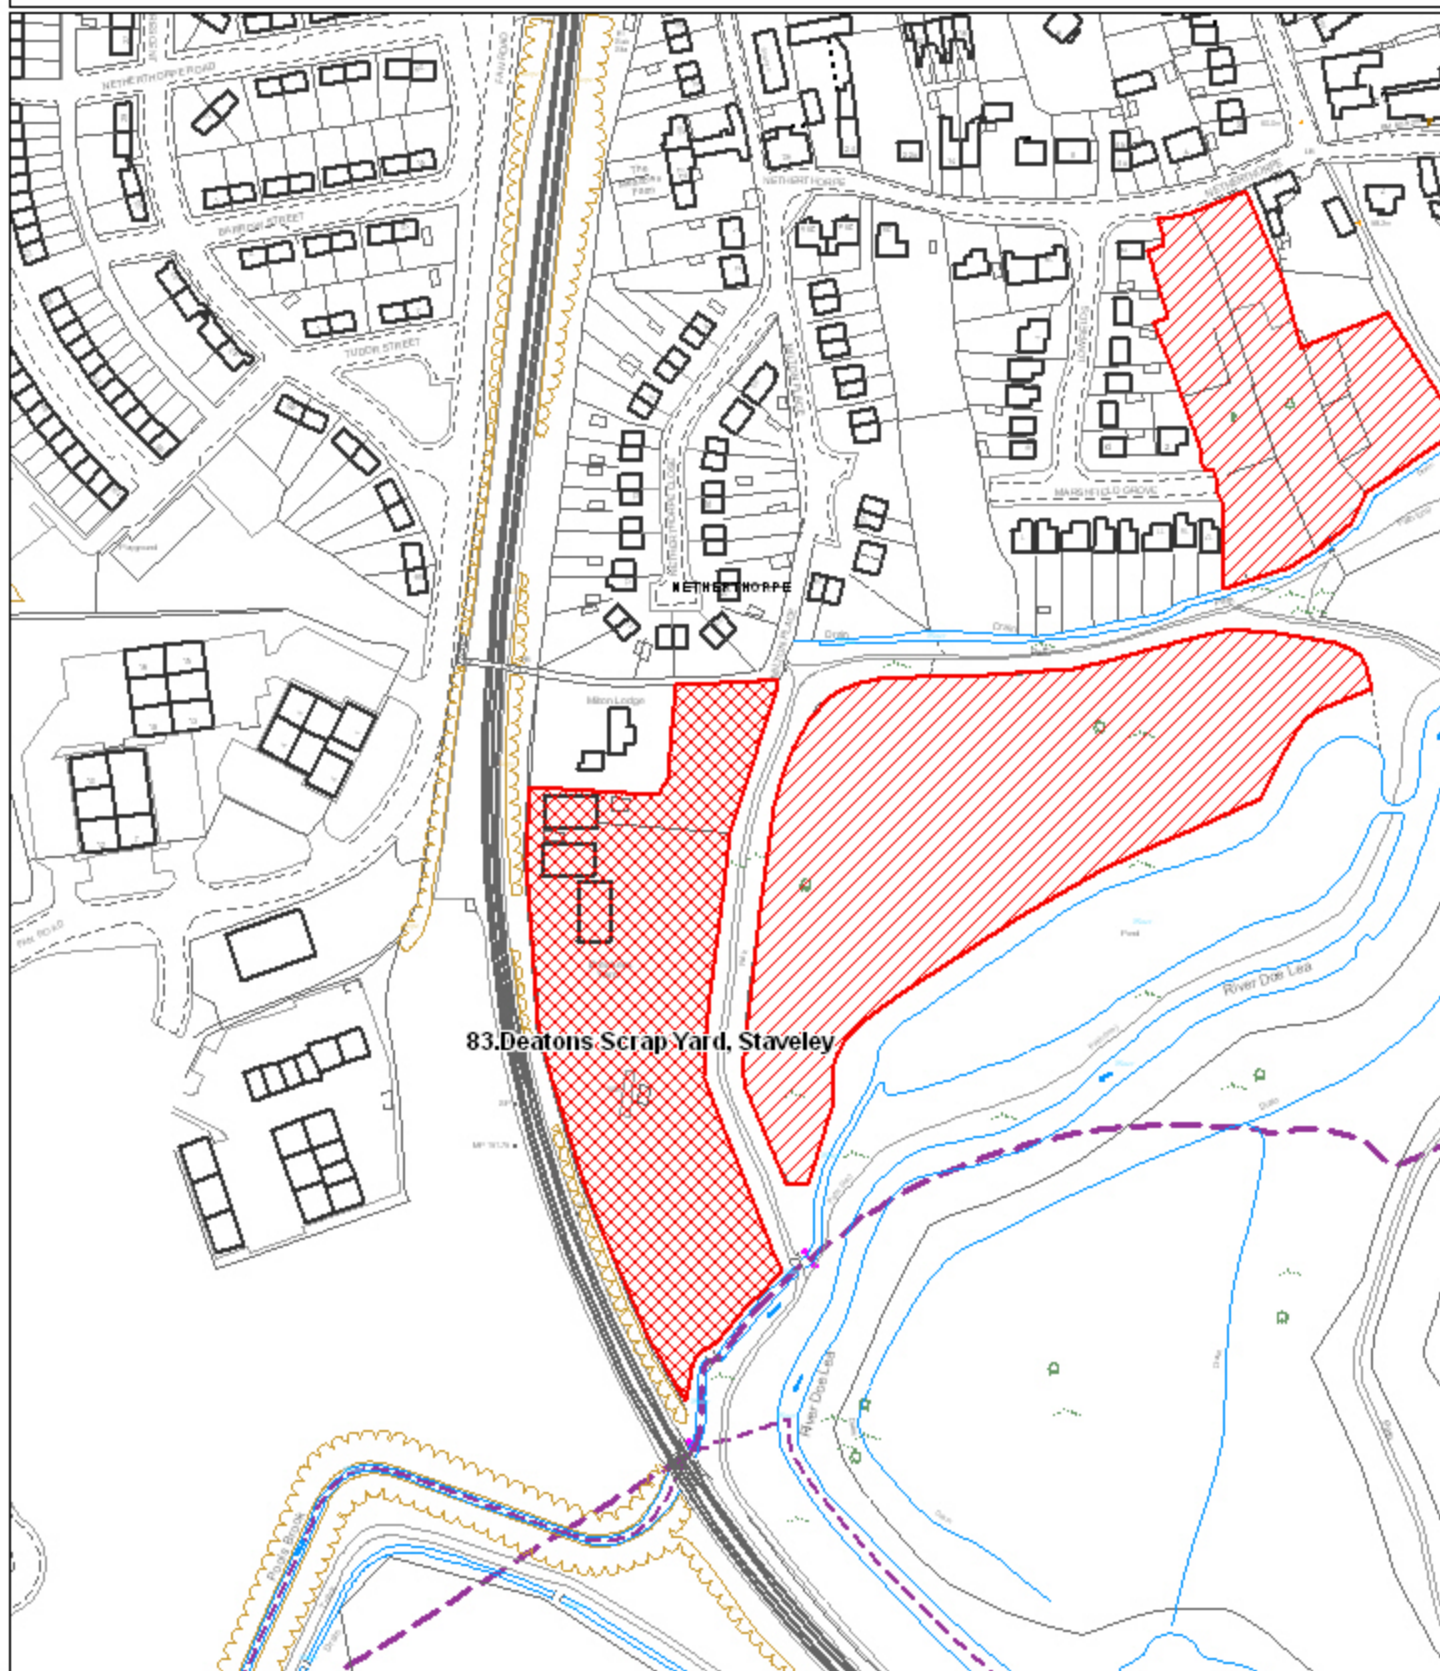

083.DEATONS SCRAP YARD, STAVELEY

83.Deatons Scrap Yard, Staveley

Reproduced from the Ordnance Survey mapping with the permission of the Controller of Her Majesty's Stationery Office;(c)Crown Copyright. Unauthorised reproduction infringes Crown Copyright and may lead to prosecution or civil proceedings. Chesterfield Borough Council Licence No. 100018505 (2006)

Scale 1:2500 Date Plotted 12/12/2007

Plot centred at 443953 374422

ref:p/fp/shlaa/83dsys