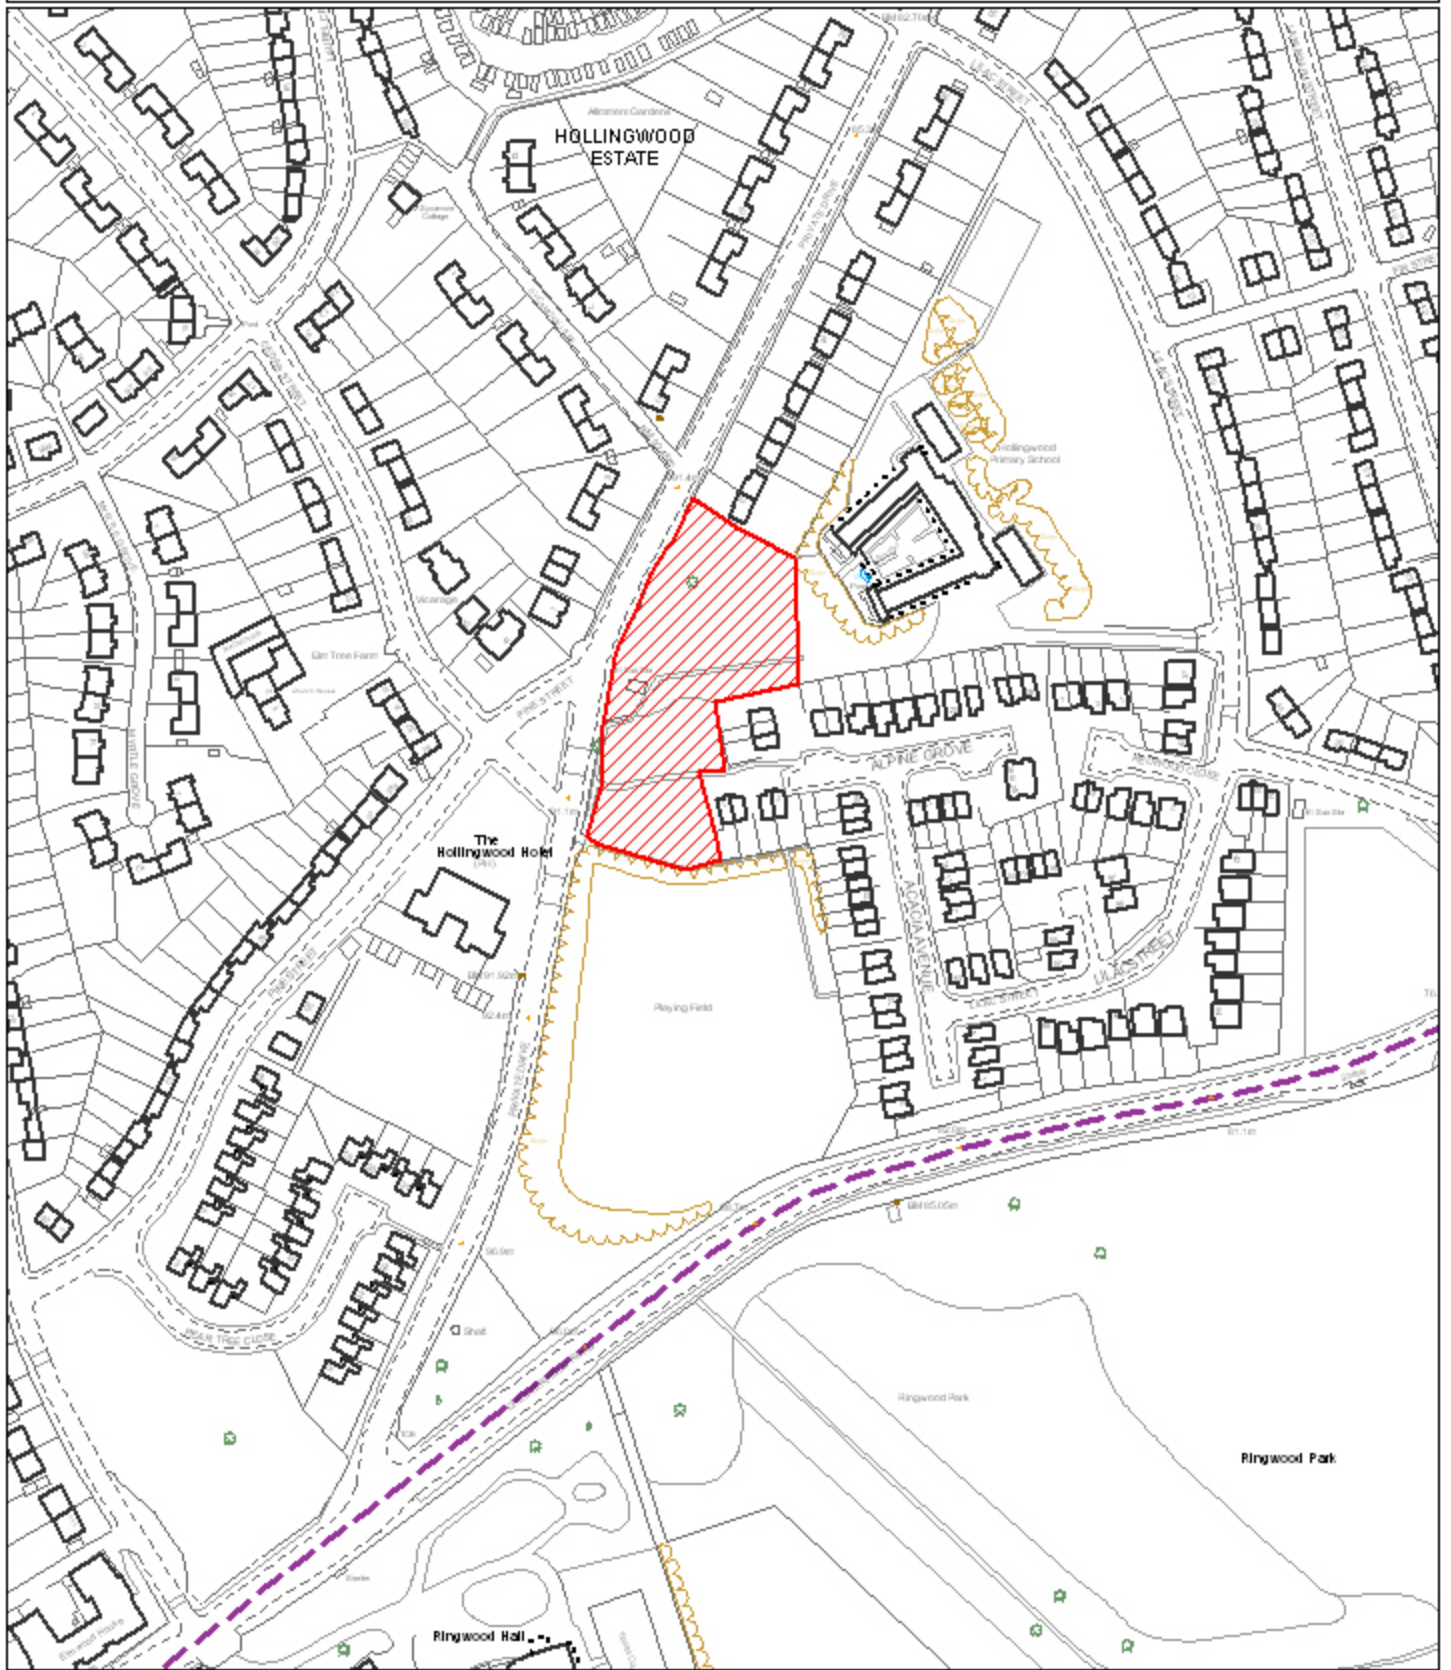

100.HOLLINGWOOD PRIMARY SCHOOL

Reproduced from the Ordnance Survey mapping with the permission of the Controller of Her Majesty's Stationery Office;(c)Crown Copyright. Unauthorised reproduction infringes Crown Copyright and may lead to prosecution or civil proceedings. Chesterfield Borough Council Licence No. 100018505 (2006)

Scale 1:2500 Date Plotted 6/11/2007

Plot centred at 441383 373961

ref:p/fp/shlaa/100hps