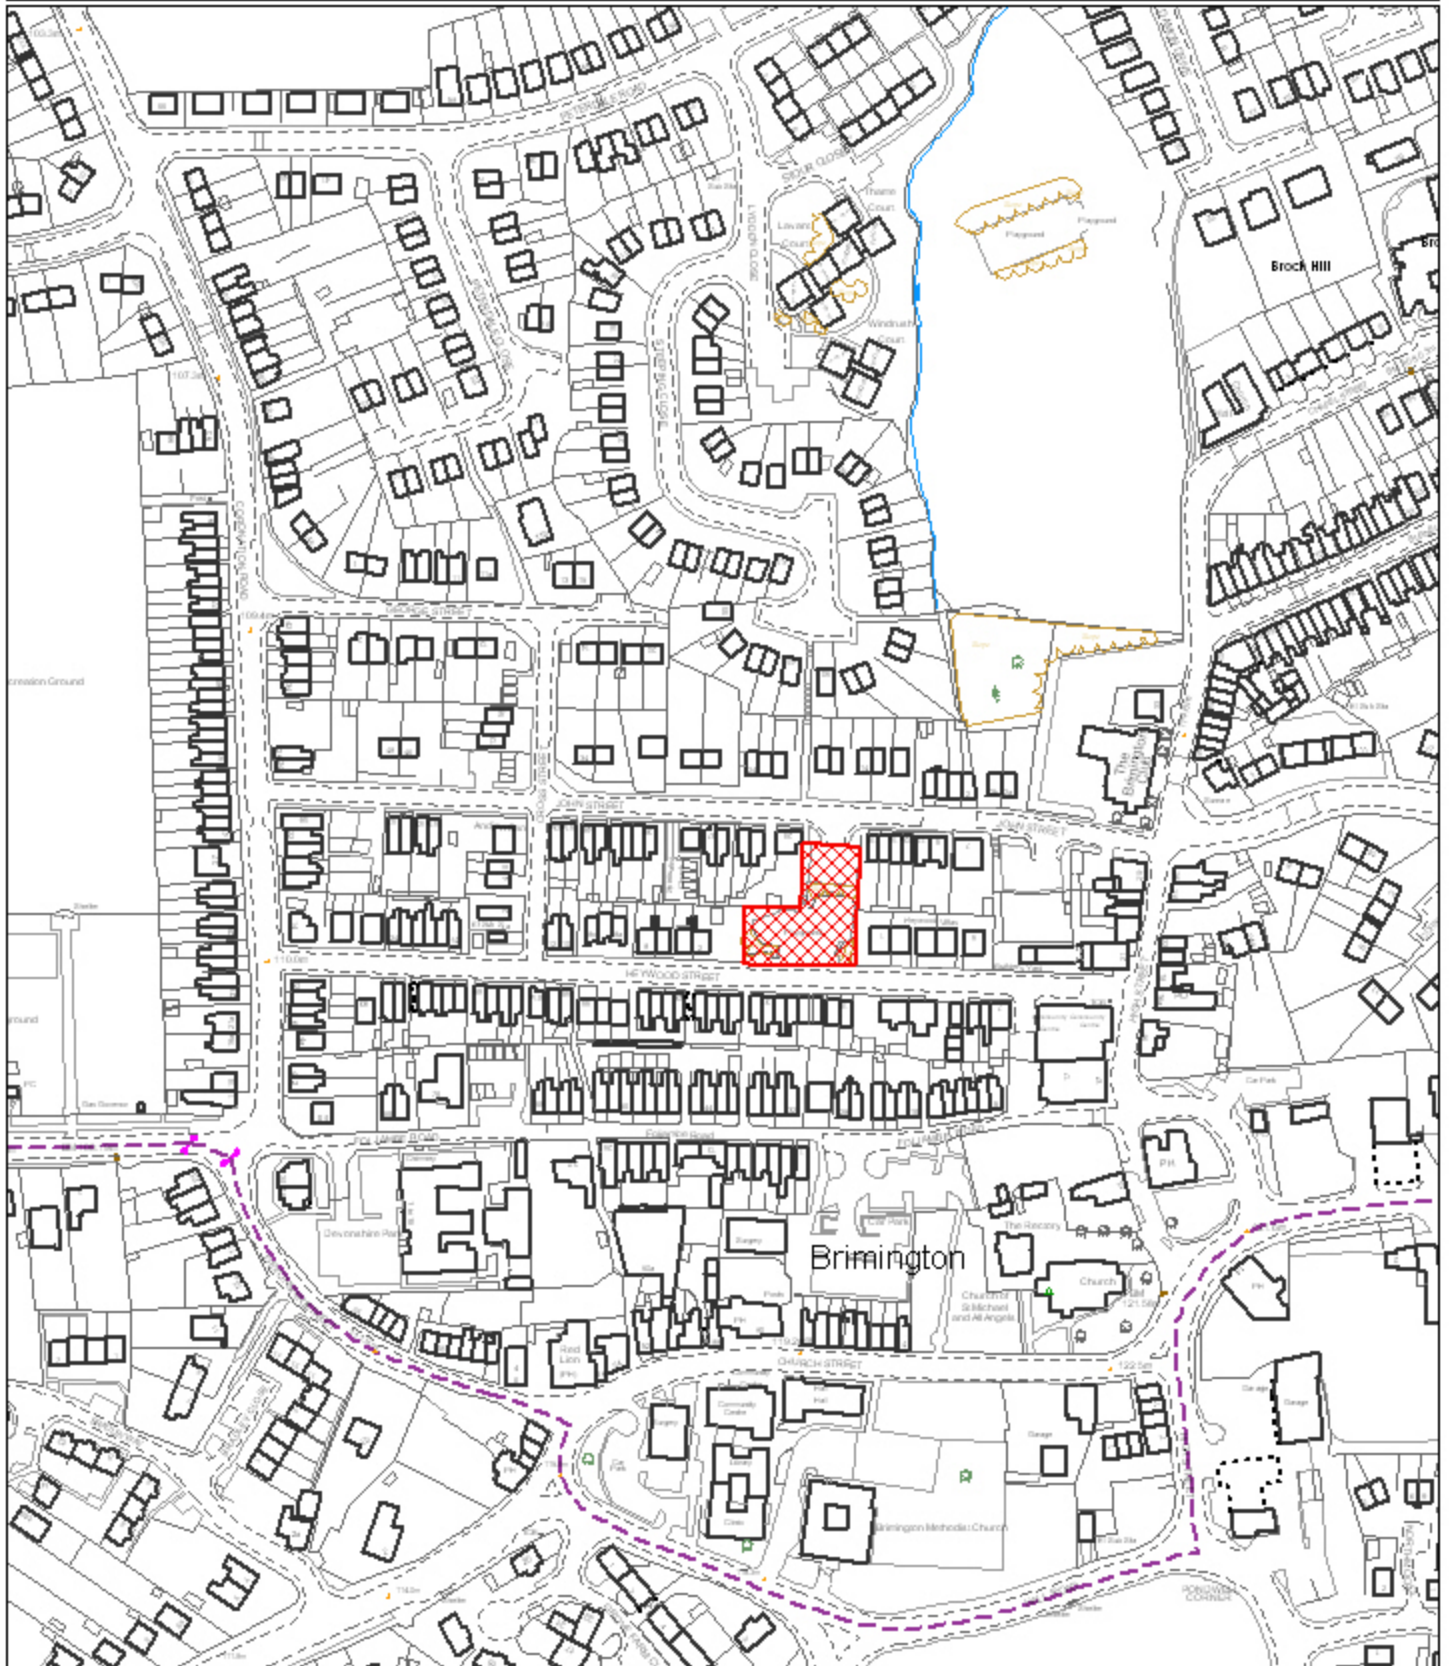

HEYWOOD STREET PLAY AREA

Reproduced from the Ordnance Survey mapping with the permission of the Controller of Her Majesty's Stationery Office; (c) Crown Copyright. Unauthorised reproduction infringes Crown Copyright and may lead to prosecution or civil proceedings. Chesterfield Borough Council Licence No. 100018505 (2006)

Scale 1:2500 Date Plotted 9/1/2008

Plot centred at 440383 373683

ref:p/tp/shlaa/sw/hspa.jpg