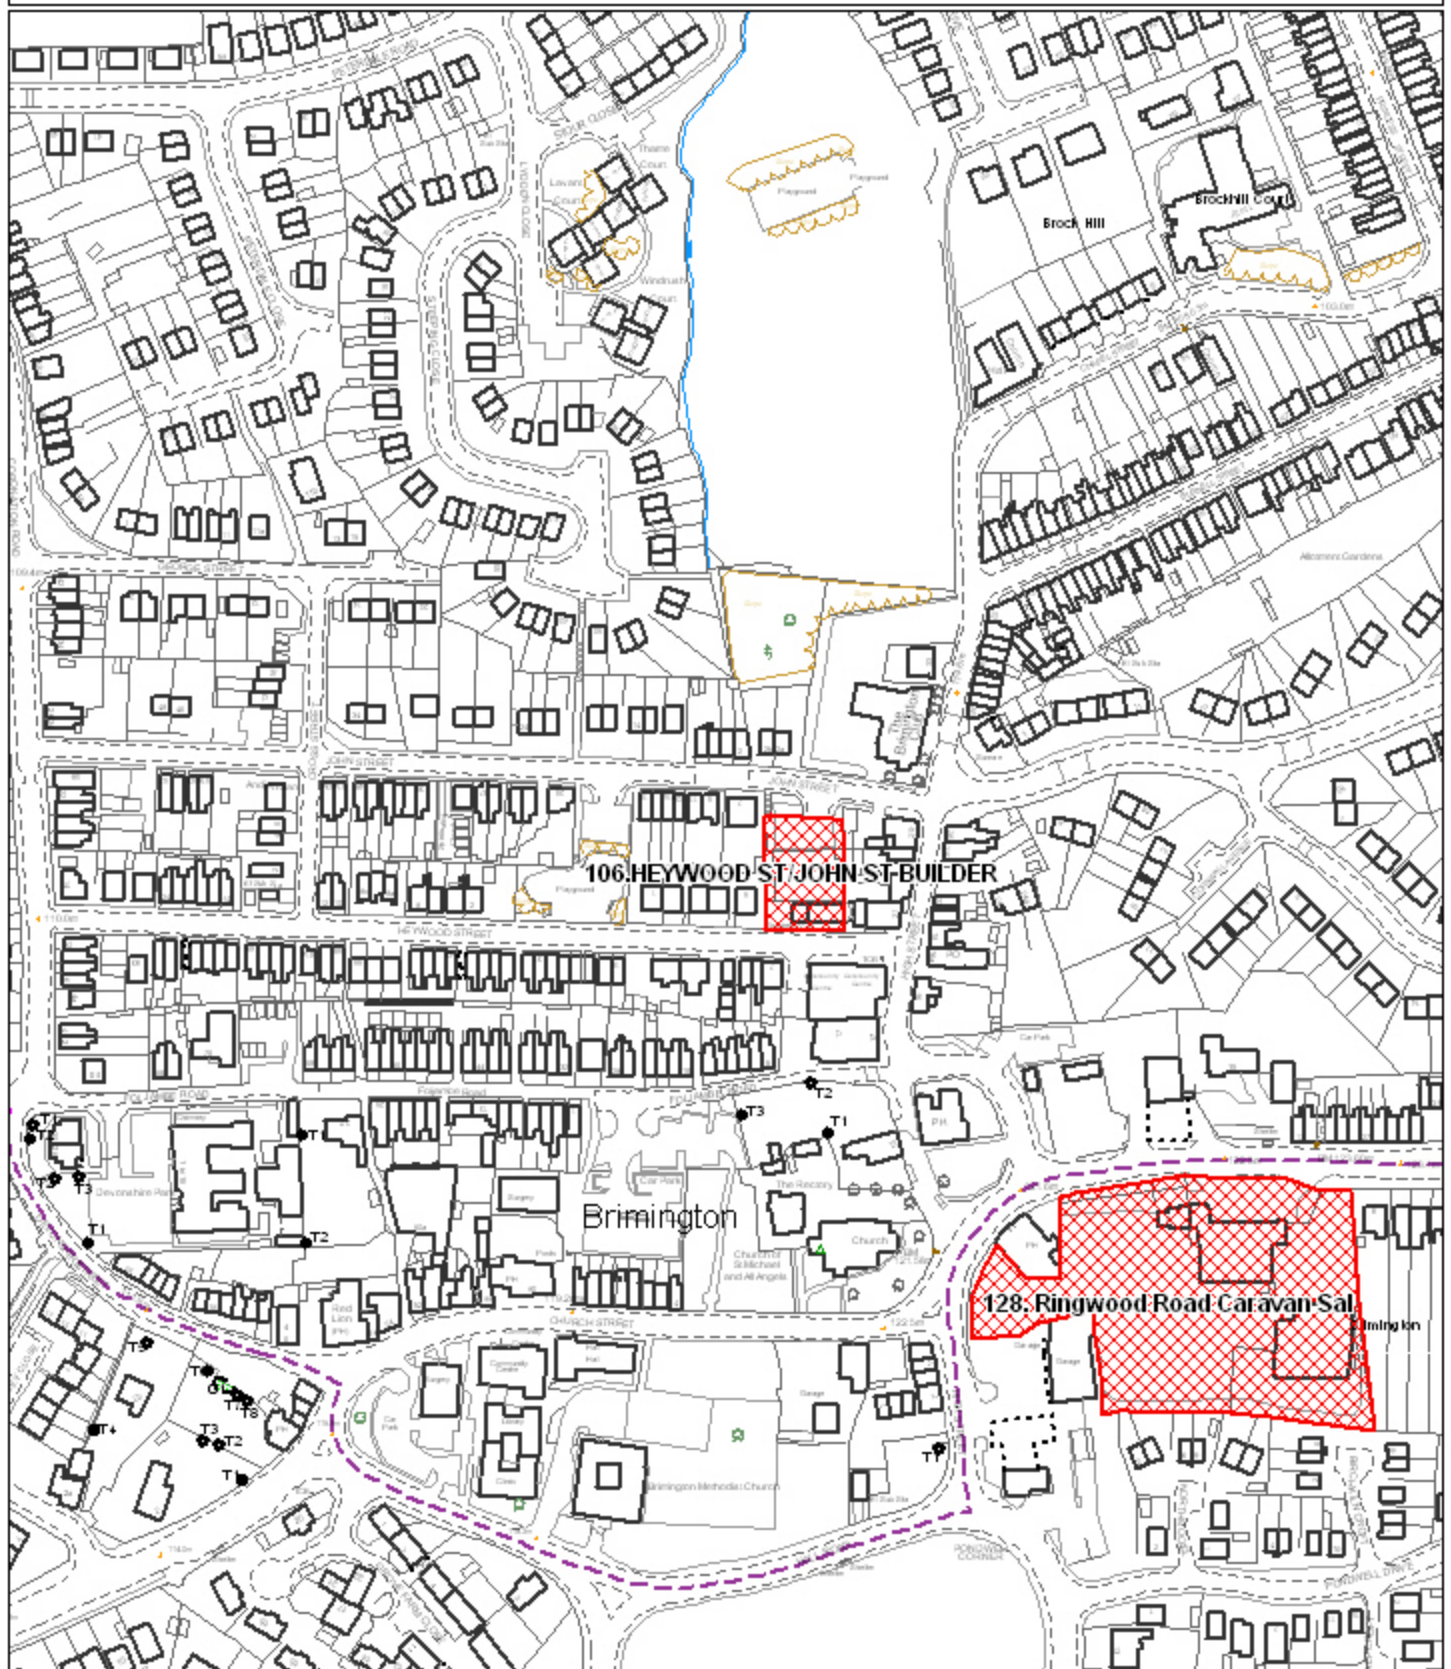

106.HEYWOOD STREET / JOHN STREET BUILDER'S YARD

Reproduced from the Ordnance Survey mapping with the permission of the Controller of Her Majesty's Stationery Office;(c)Crown Copyright. Unauthorised reproduction infringes Crown Copyright and may lead to prosecution or civil proceedings. Chesterfield Borough Council Licence No. 100018505 (2006)

Scale 1:2500 Date Plotted 9/1/2008

Plot centred at 440460 373668

ref:p/fp/shlaa/hsjsby