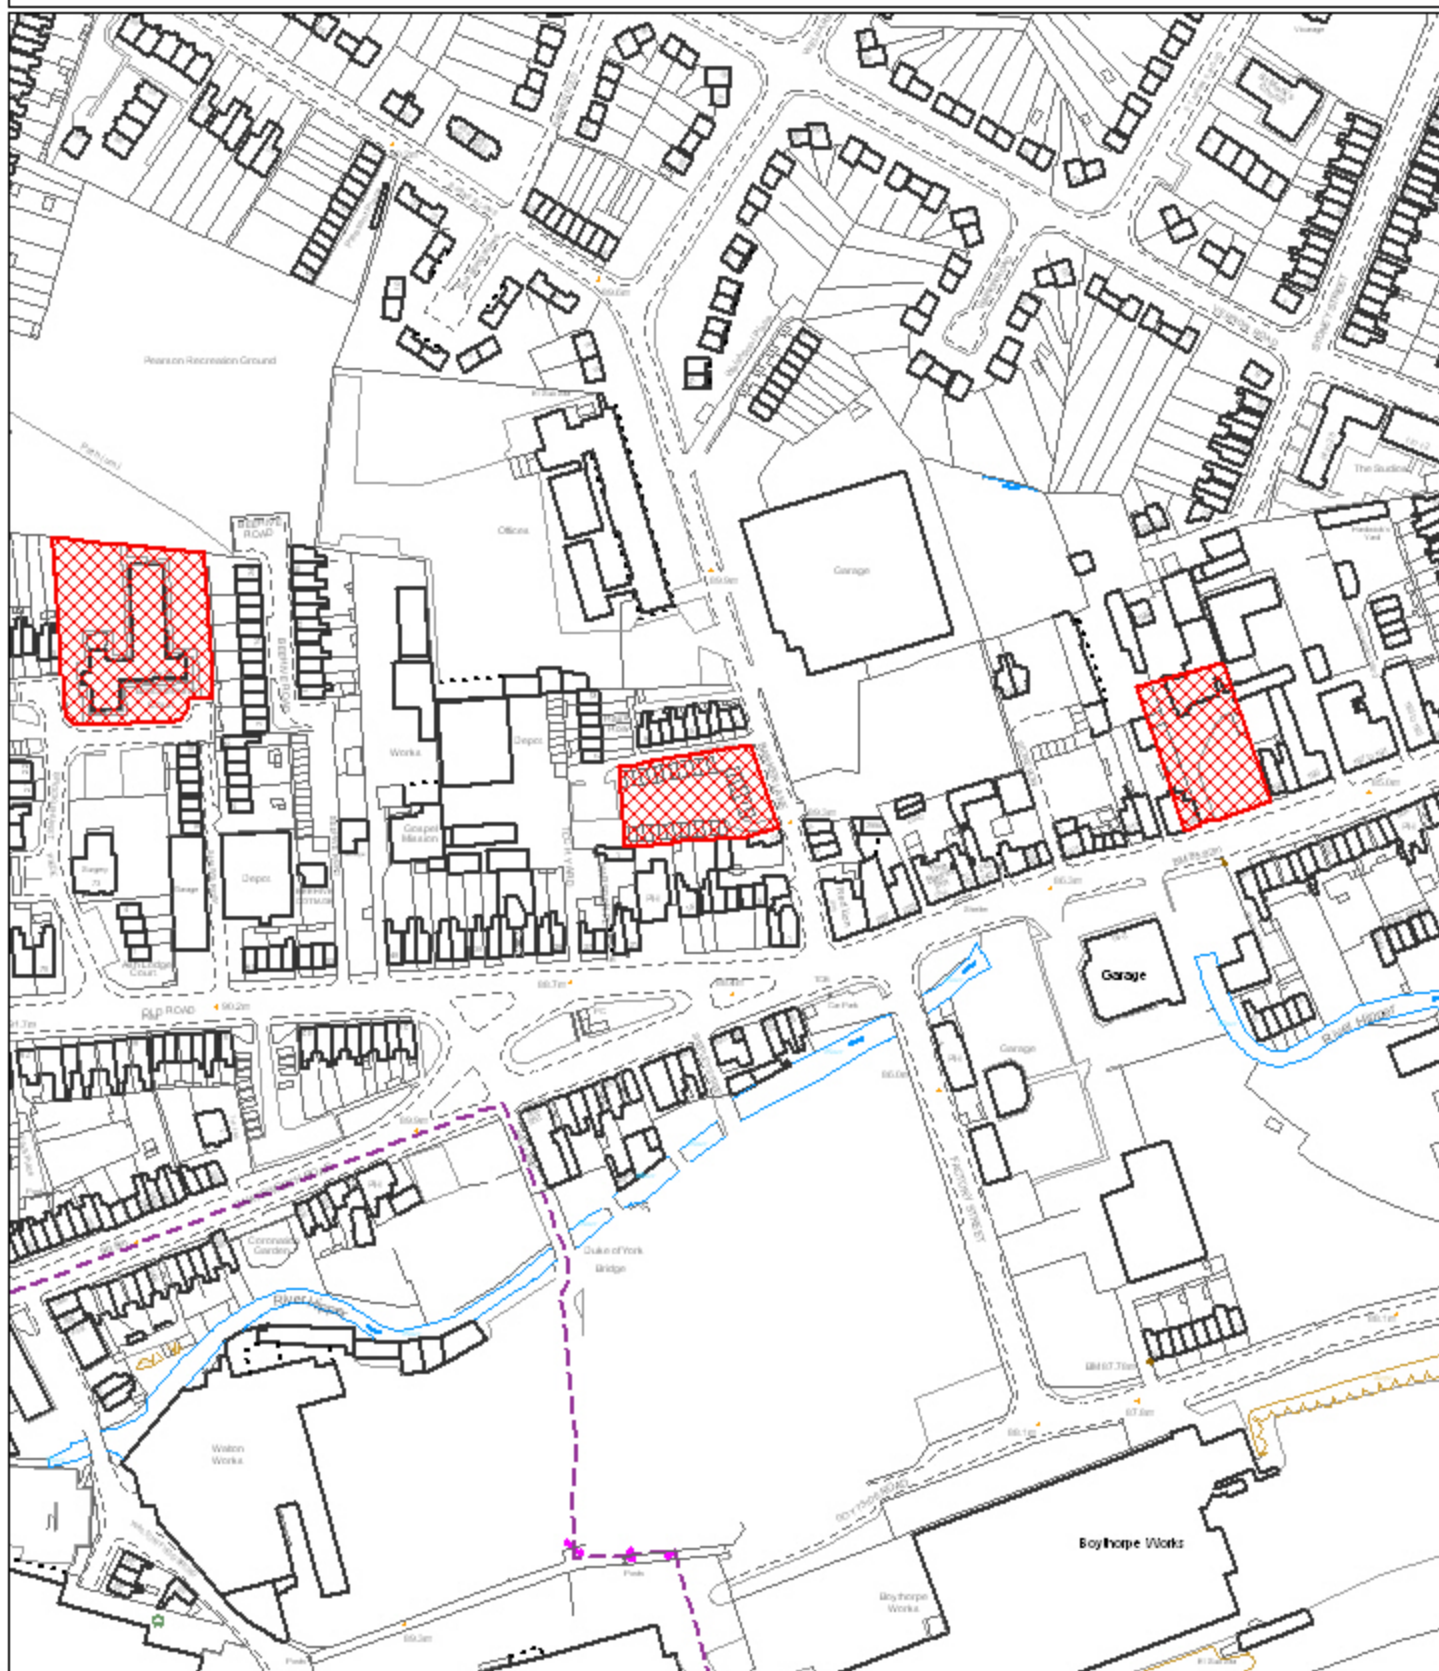

# BARKER LANE GARAGE SITE

Reproduced from the Ordnance Survey mapping with the permission of the Controller of Her Majesty's Stationery Office; (c) Crown Copyright. Unauthorised reproduction infringes Crown Copyright and may lead to prosecution or civil proceedings. Chesterfield Borough Council Licence No. 100018505 (2006)

Scale 1:2500 Date Plotted 9/1/2008

Plot centred at 436893 370901

ref:p/tp/shlaa/sw/blgs