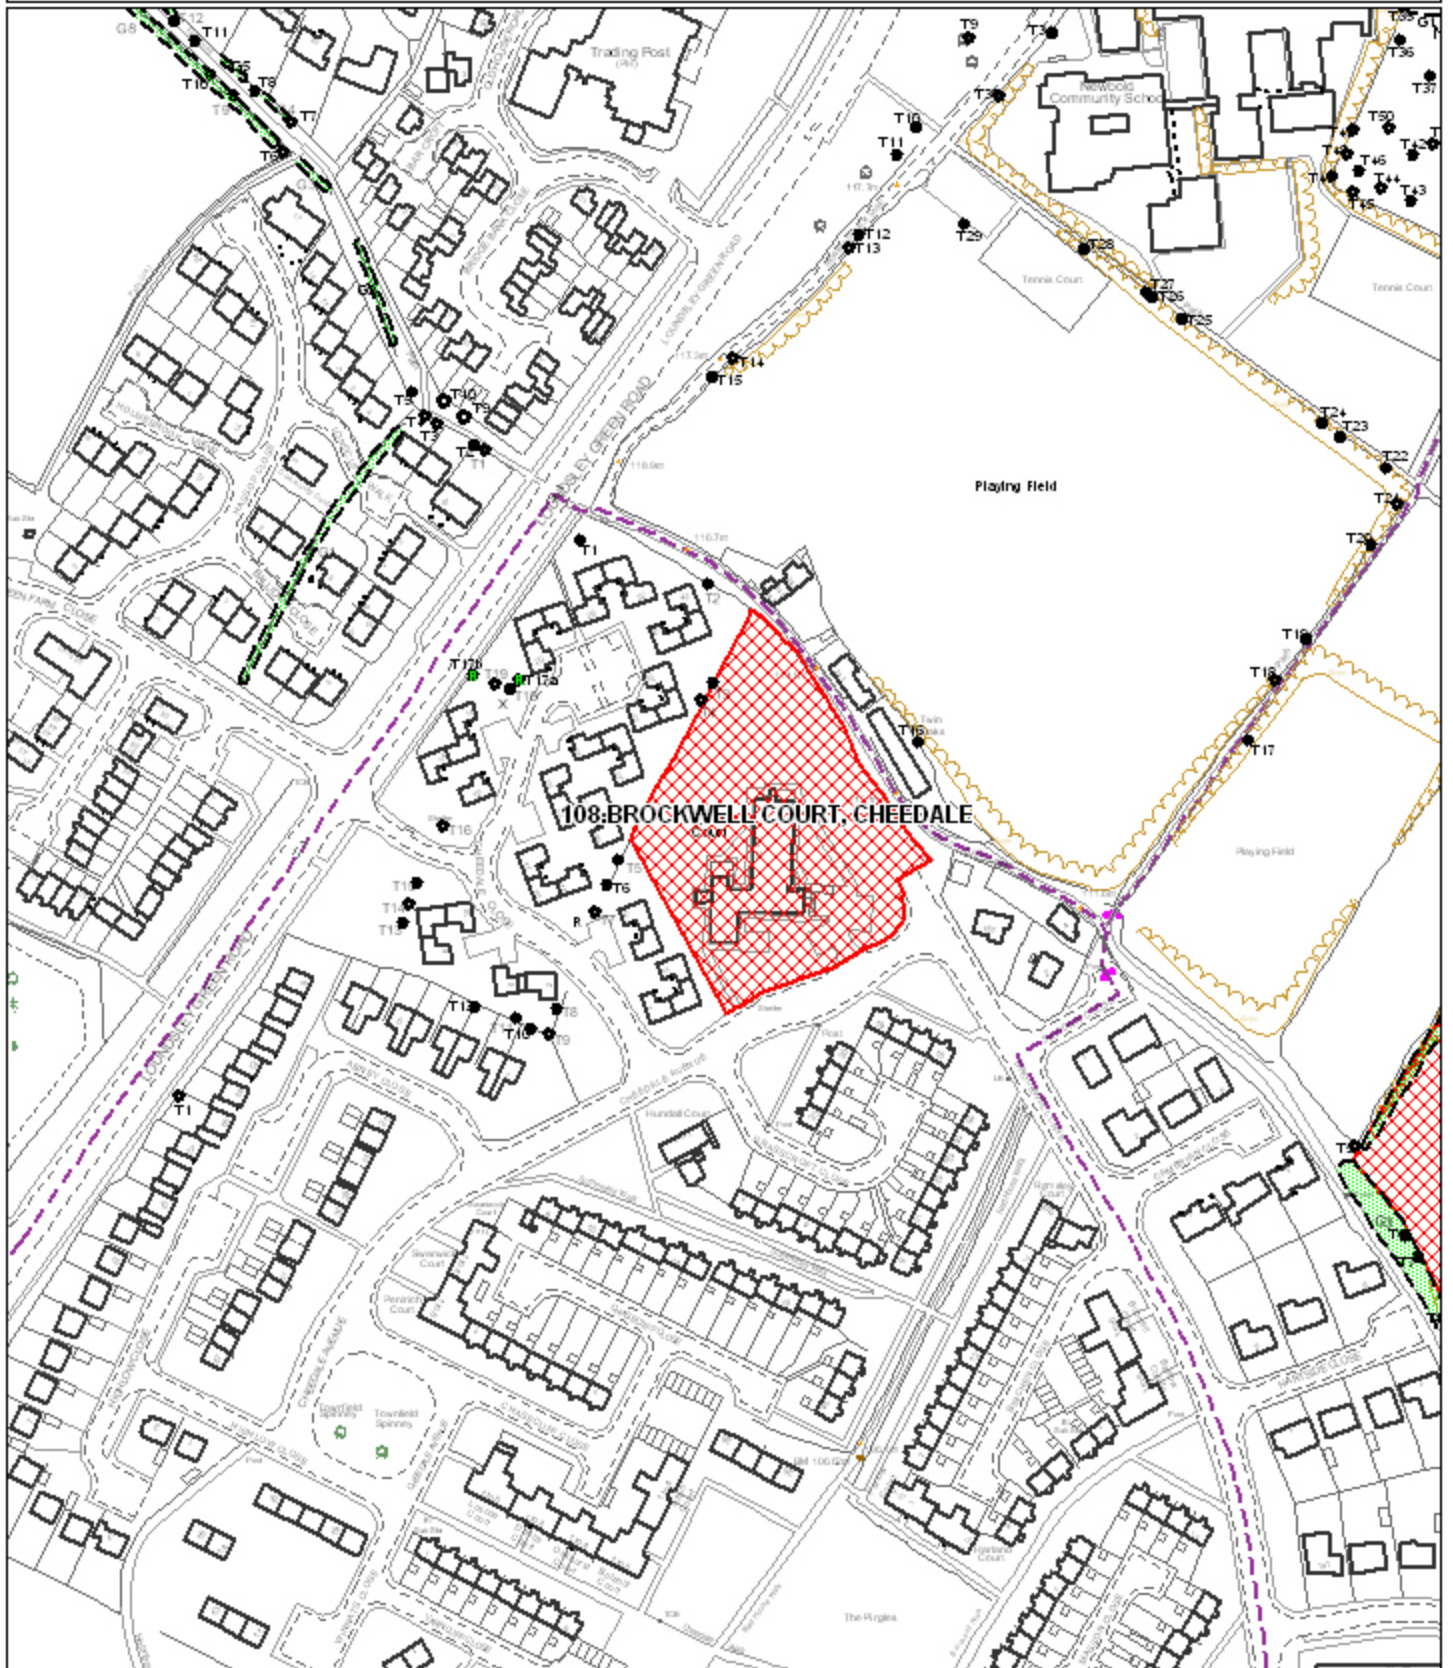

108.BROCKWELL COURT. CHEEDALE AVENUE

Reproduced from the Ordnance Survey mapping with the permission of the Controller of Her Majesty's Stationery Office;(c)Crown Copyright. Unauthorised reproduction infringes Crown Copyright and may lead to prosecution or civil proceedings. Chesterfield Borough Council Licence No. 100018505 (2006)

Scale 1:2500 Date Plotted 18/1/2008

Plot centred at 436620 372633

ref:p/fp/shlaa/bcca