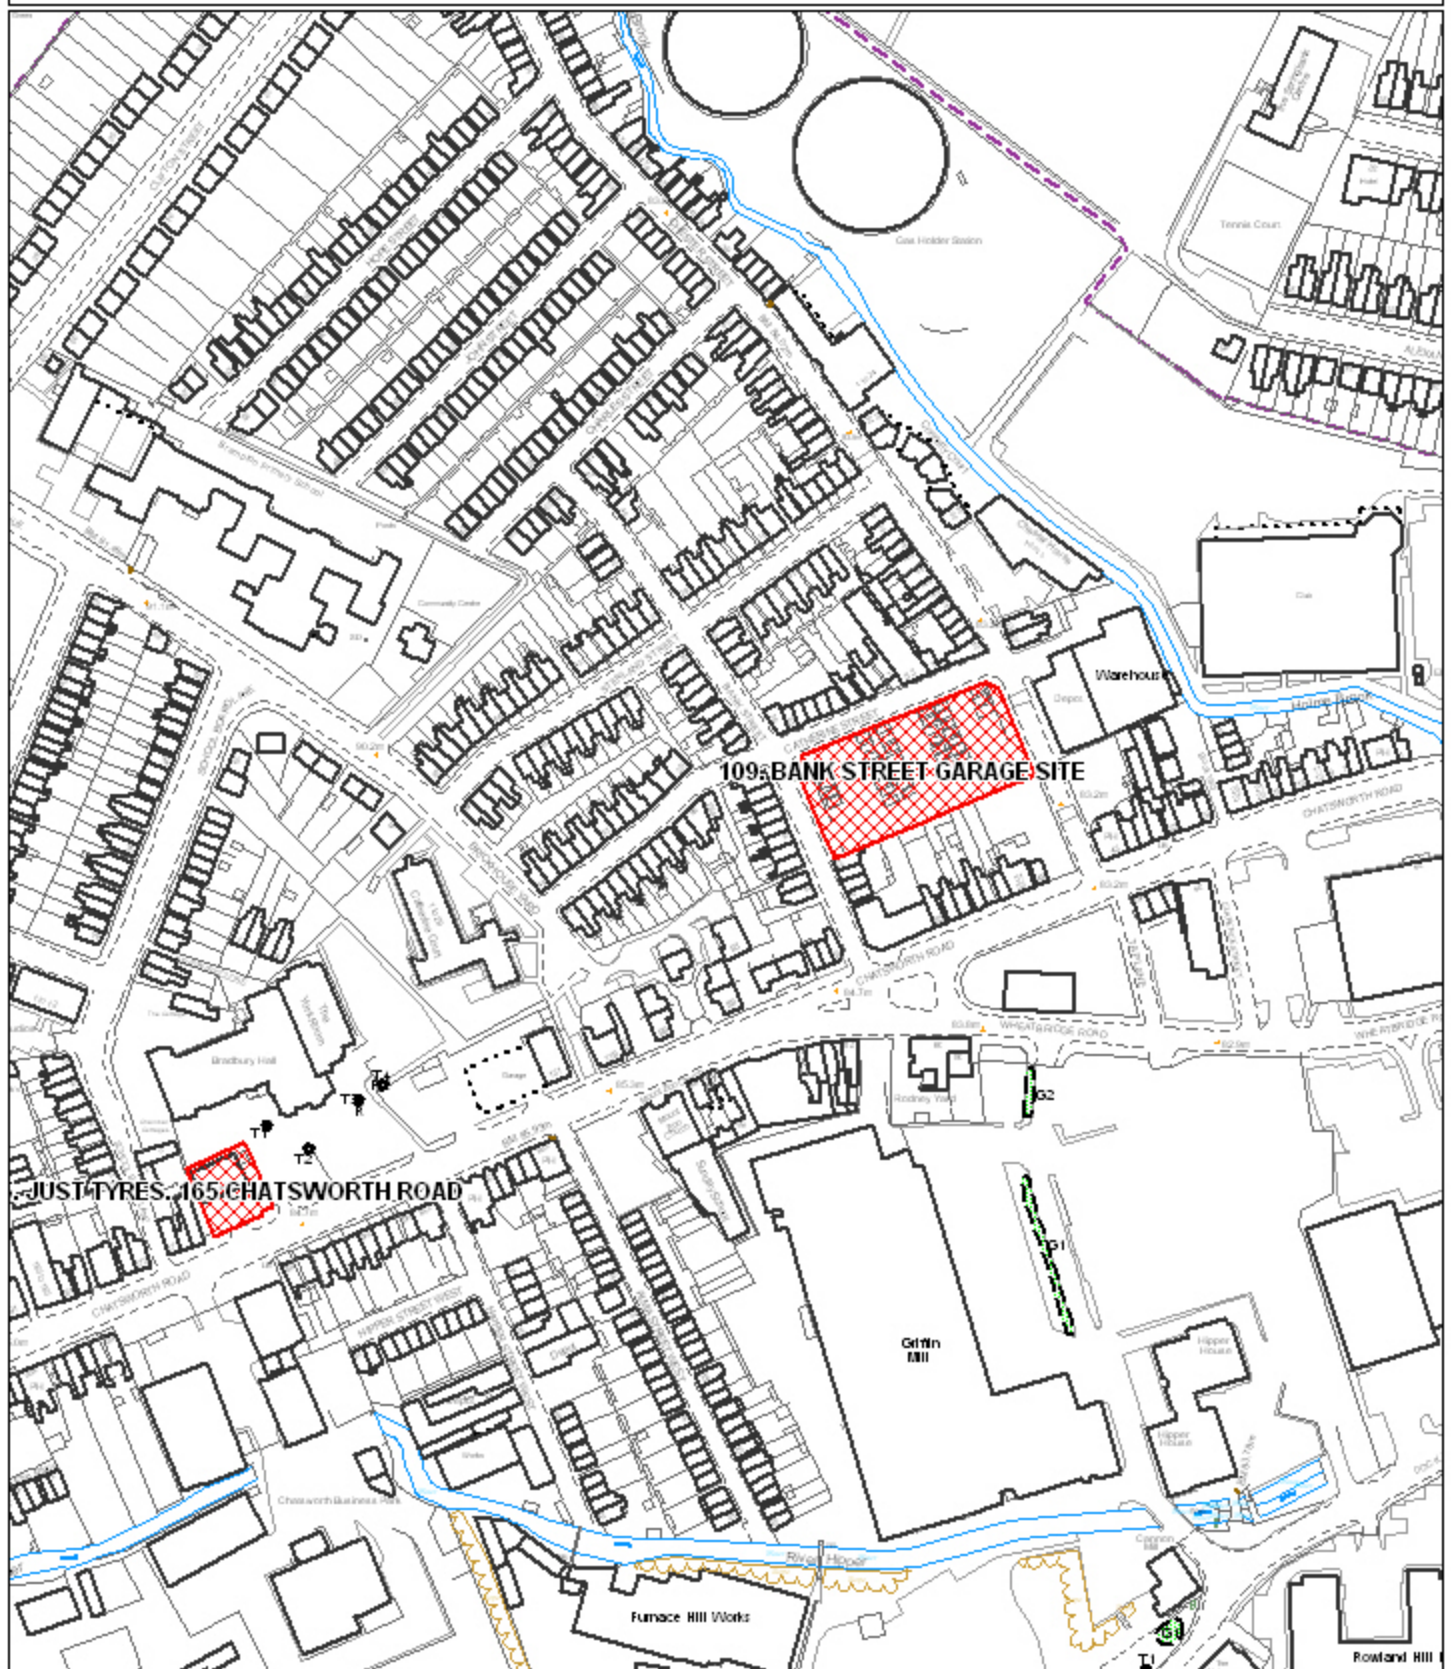

109.BANK STREET GARAGE SITE

Reproduced from the Ordnance Survey mapping with the permission of the Controller of Her Majesty's Stationery Office; (c) Crown Copyright. Unauthorised reproduction infringes Crown Copyright and may lead to prosecution or civil proceedings. Chesterfield Borough Council Licence No. 100018505 (2006)

Scale 1:2500 Date Plotted 9/1/2008

Plot centred at 437347 371087

ref:p/tp/shlaa/bsgs