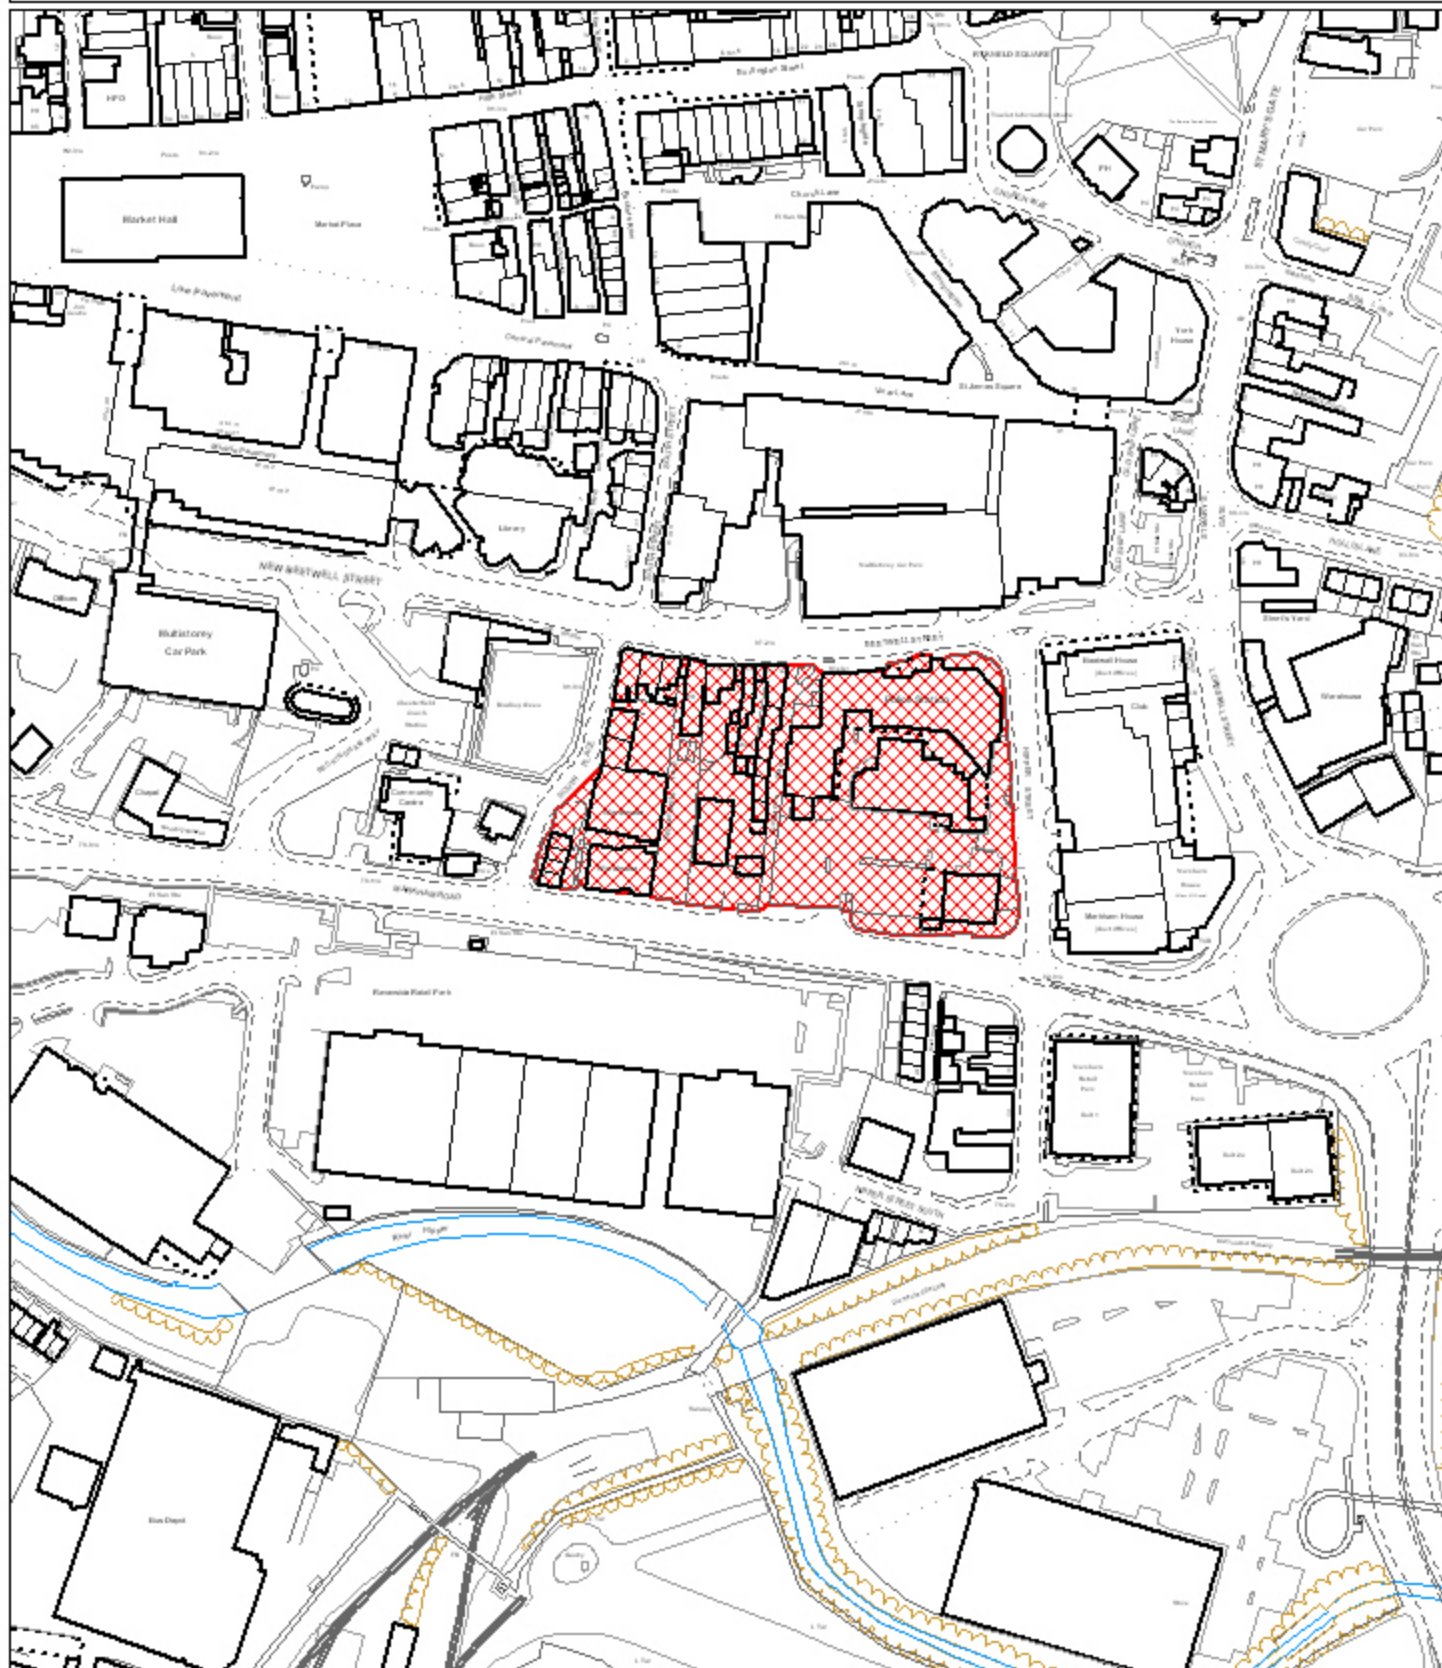

114.SOUTH PLACE / HIPPER STREET

Reproduced from the Ordnance Survey mapping with the permission of the Controller of Her Majesty's Stationery Office;(c)Crown Copyright. Unauthorised reproduction infringes Crown Copyright and may lead to prosecution or civil proceedings. Chesterfield Borough Council Licence No. 100018505 (2006)

Scale 1:2500 Date Plotted 4/11/2008

Plot centred at 438355 370881

ref:p/fp/shlaa/114sps