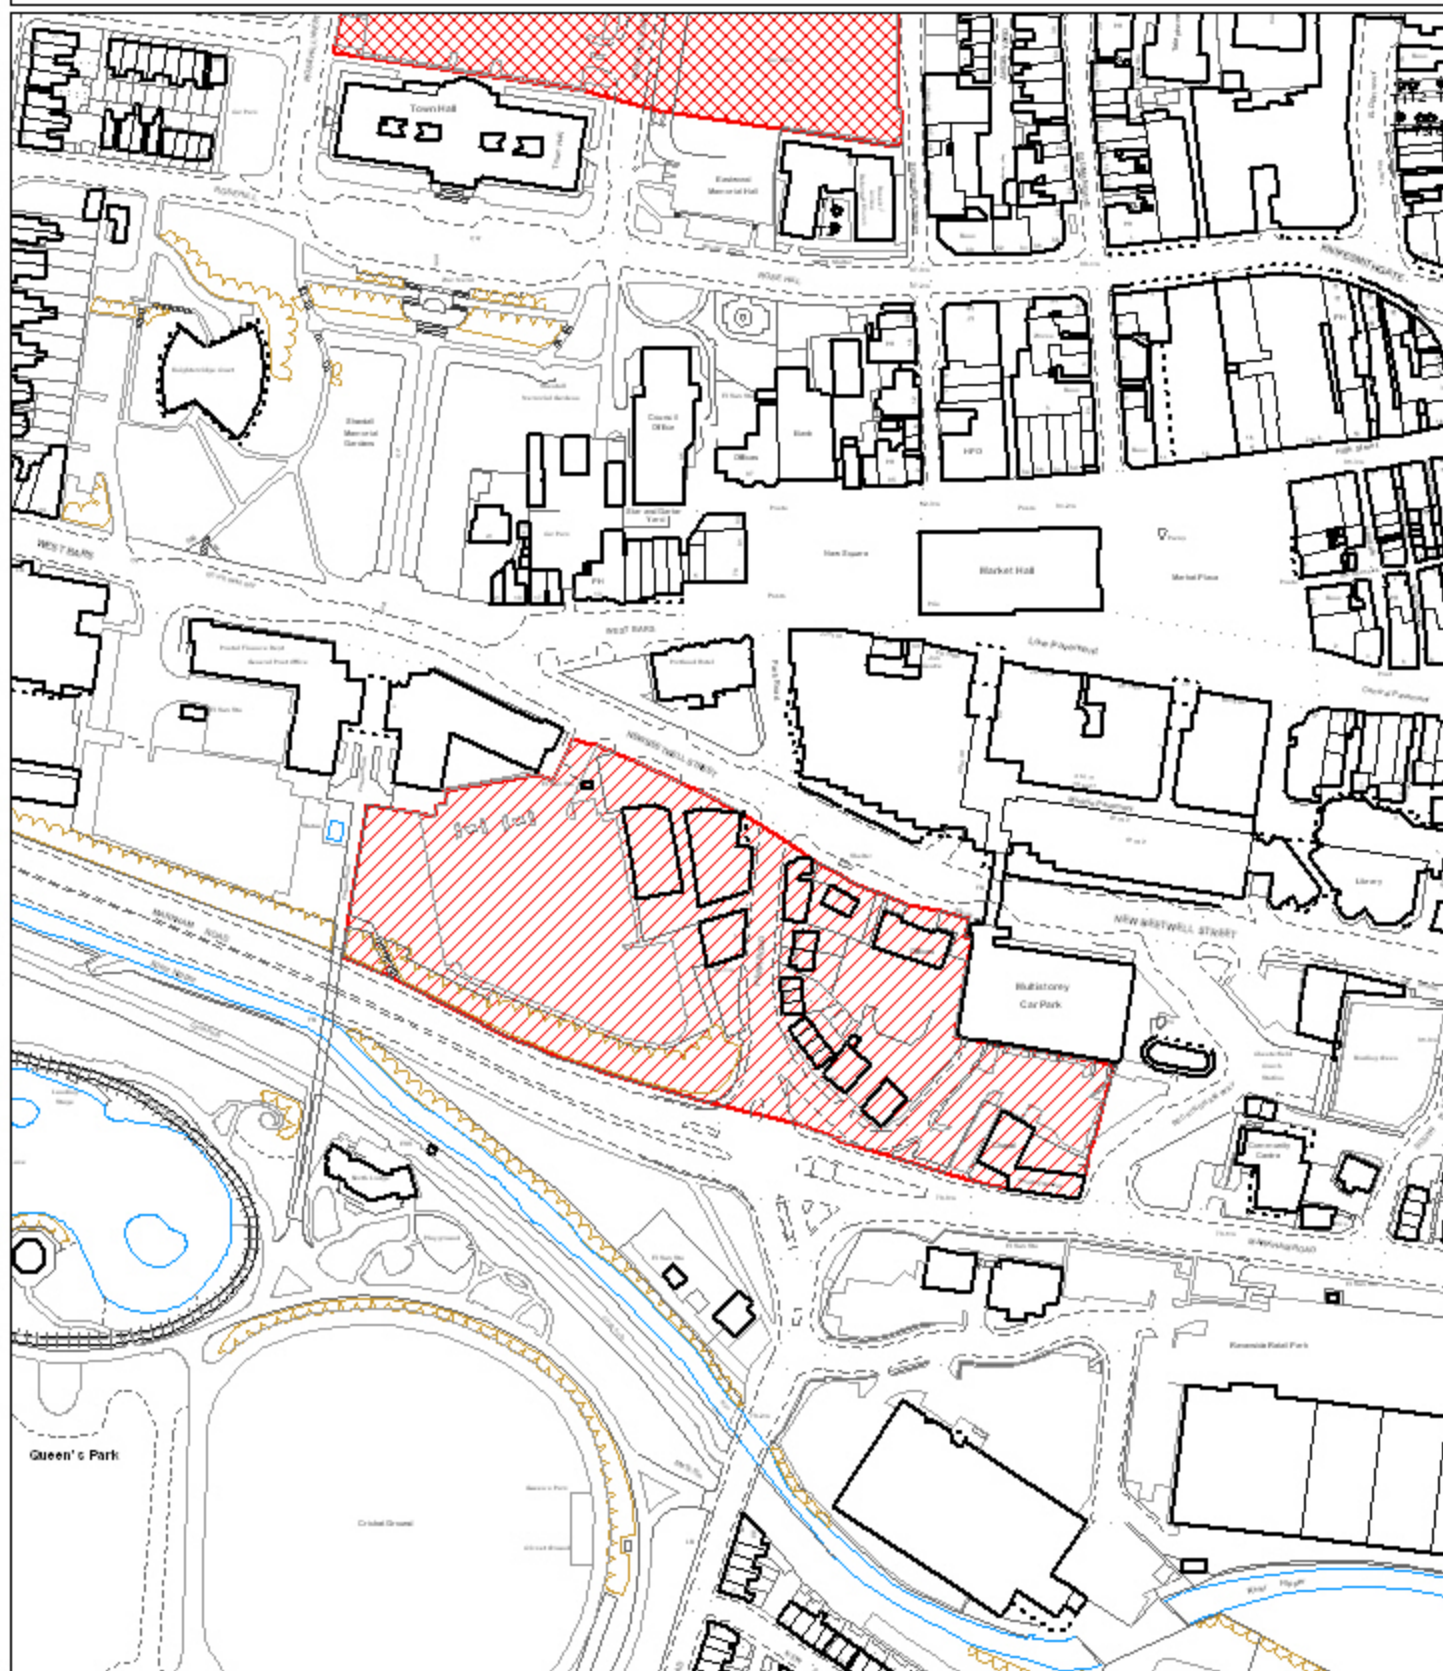

116.PARK ROAD NORTH OF MARKHAM ROAD

Reproduced from the Ordnance Survey mapping with the permission of the Controller of Her Majesty's Stationery Office;(c)Crown Copyright. Unauthorised reproduction infringes Crown Copyright and may lead to prosecution or civil proceedings. Chesterfield Borough Council Licence No. 100018505 (2006)

Scale 1:2500 Date Plotted 4/11/2008

Plot centred at 438073 370996

ref:p/fp/shlaa/116prnomr