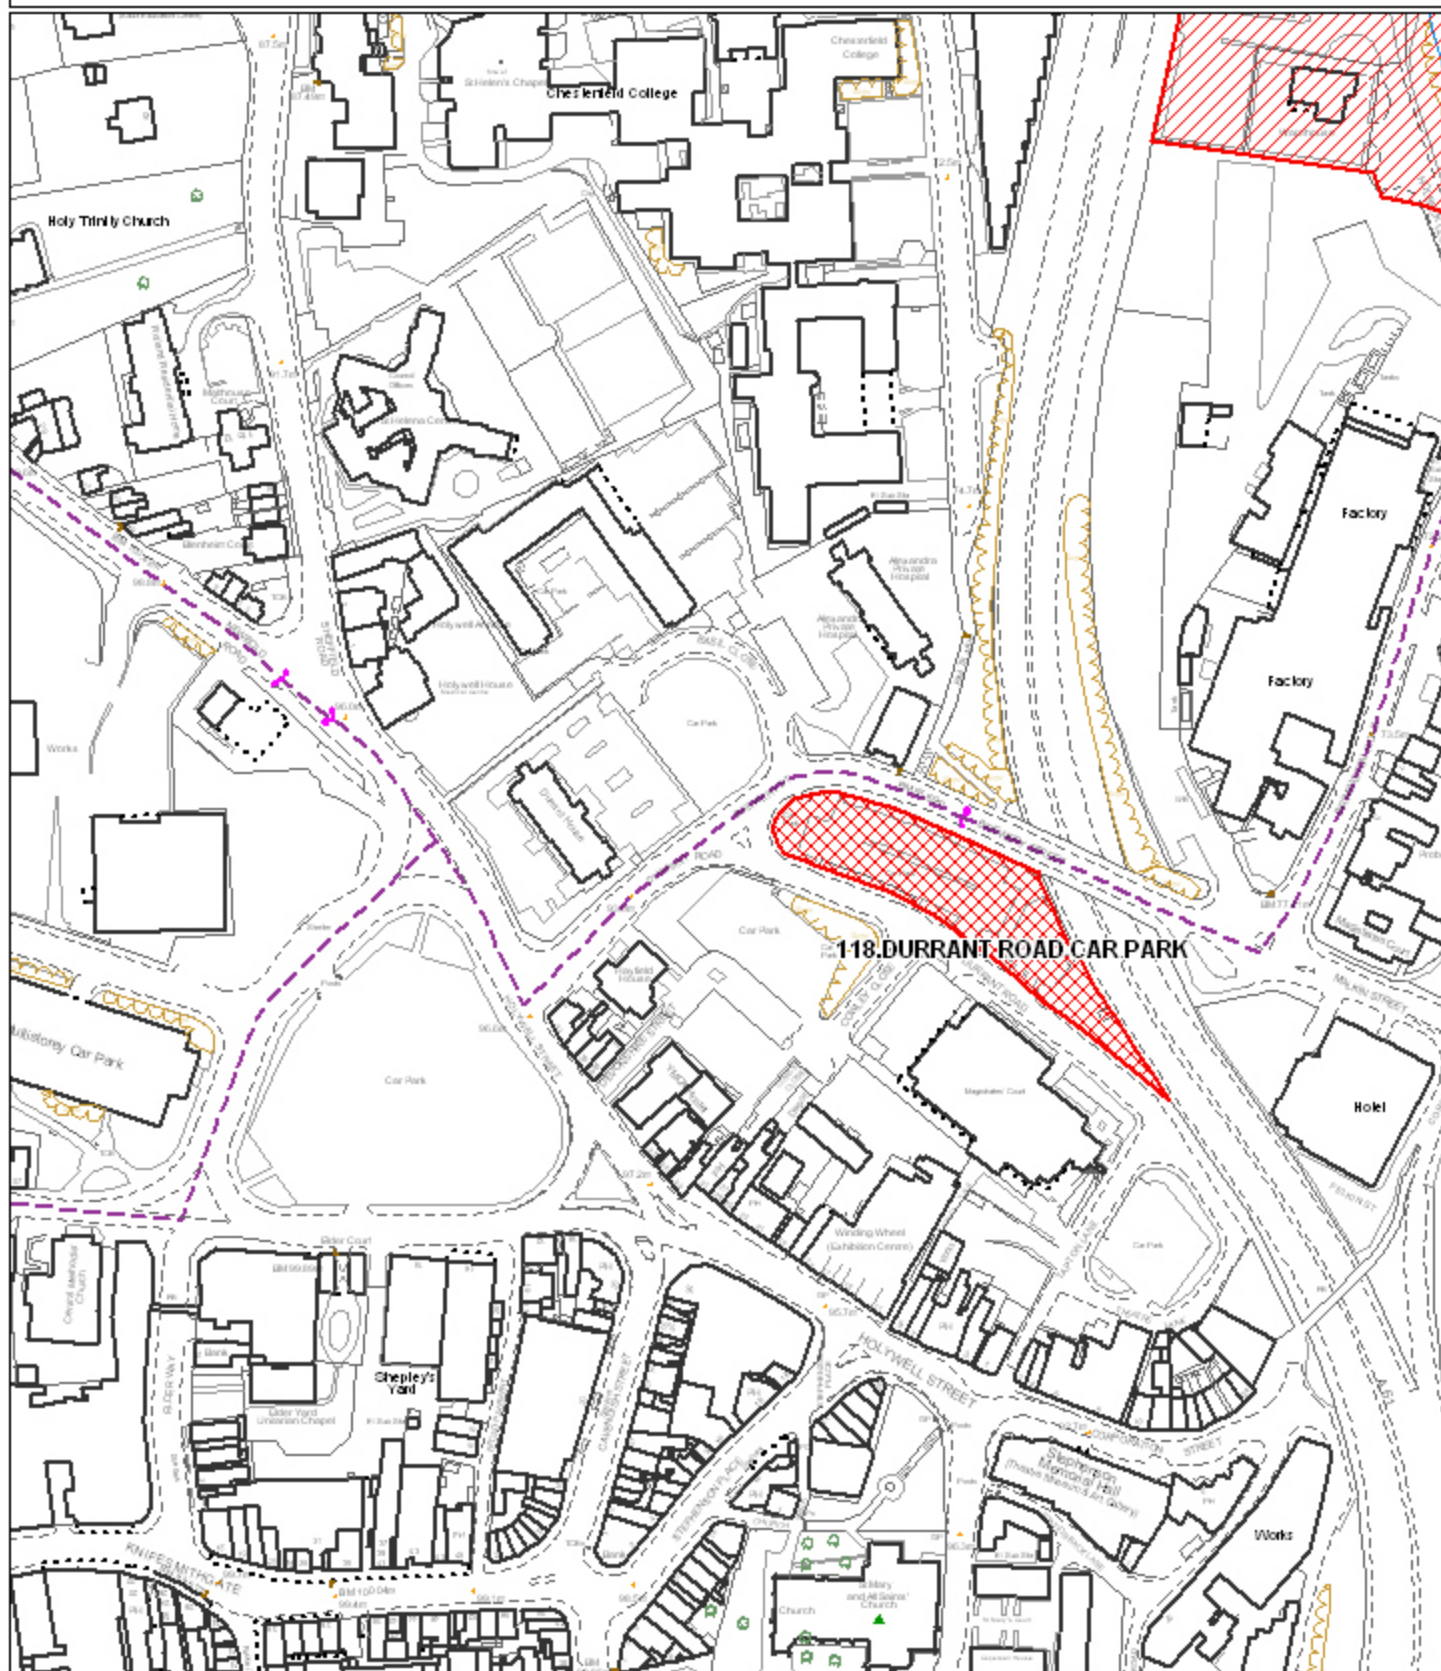

118.DURRANT ROAD CAR PARK

Reproduced from the Ordnance Survey mapping with the permission of the Controller of Her Majesty's Stationery Office; (c) Crown Copyright. Unauthorised reproduction infringes Crown Copyright and may lead to prosecution or civil proceedings. Chesterfield Borough Council Licence No. 100018505 (2006)

Scale 1:2500 Date Plotted 7/2/2008

Plot centred at 438470 371424

ref:p/fp/shlaa/118drpc