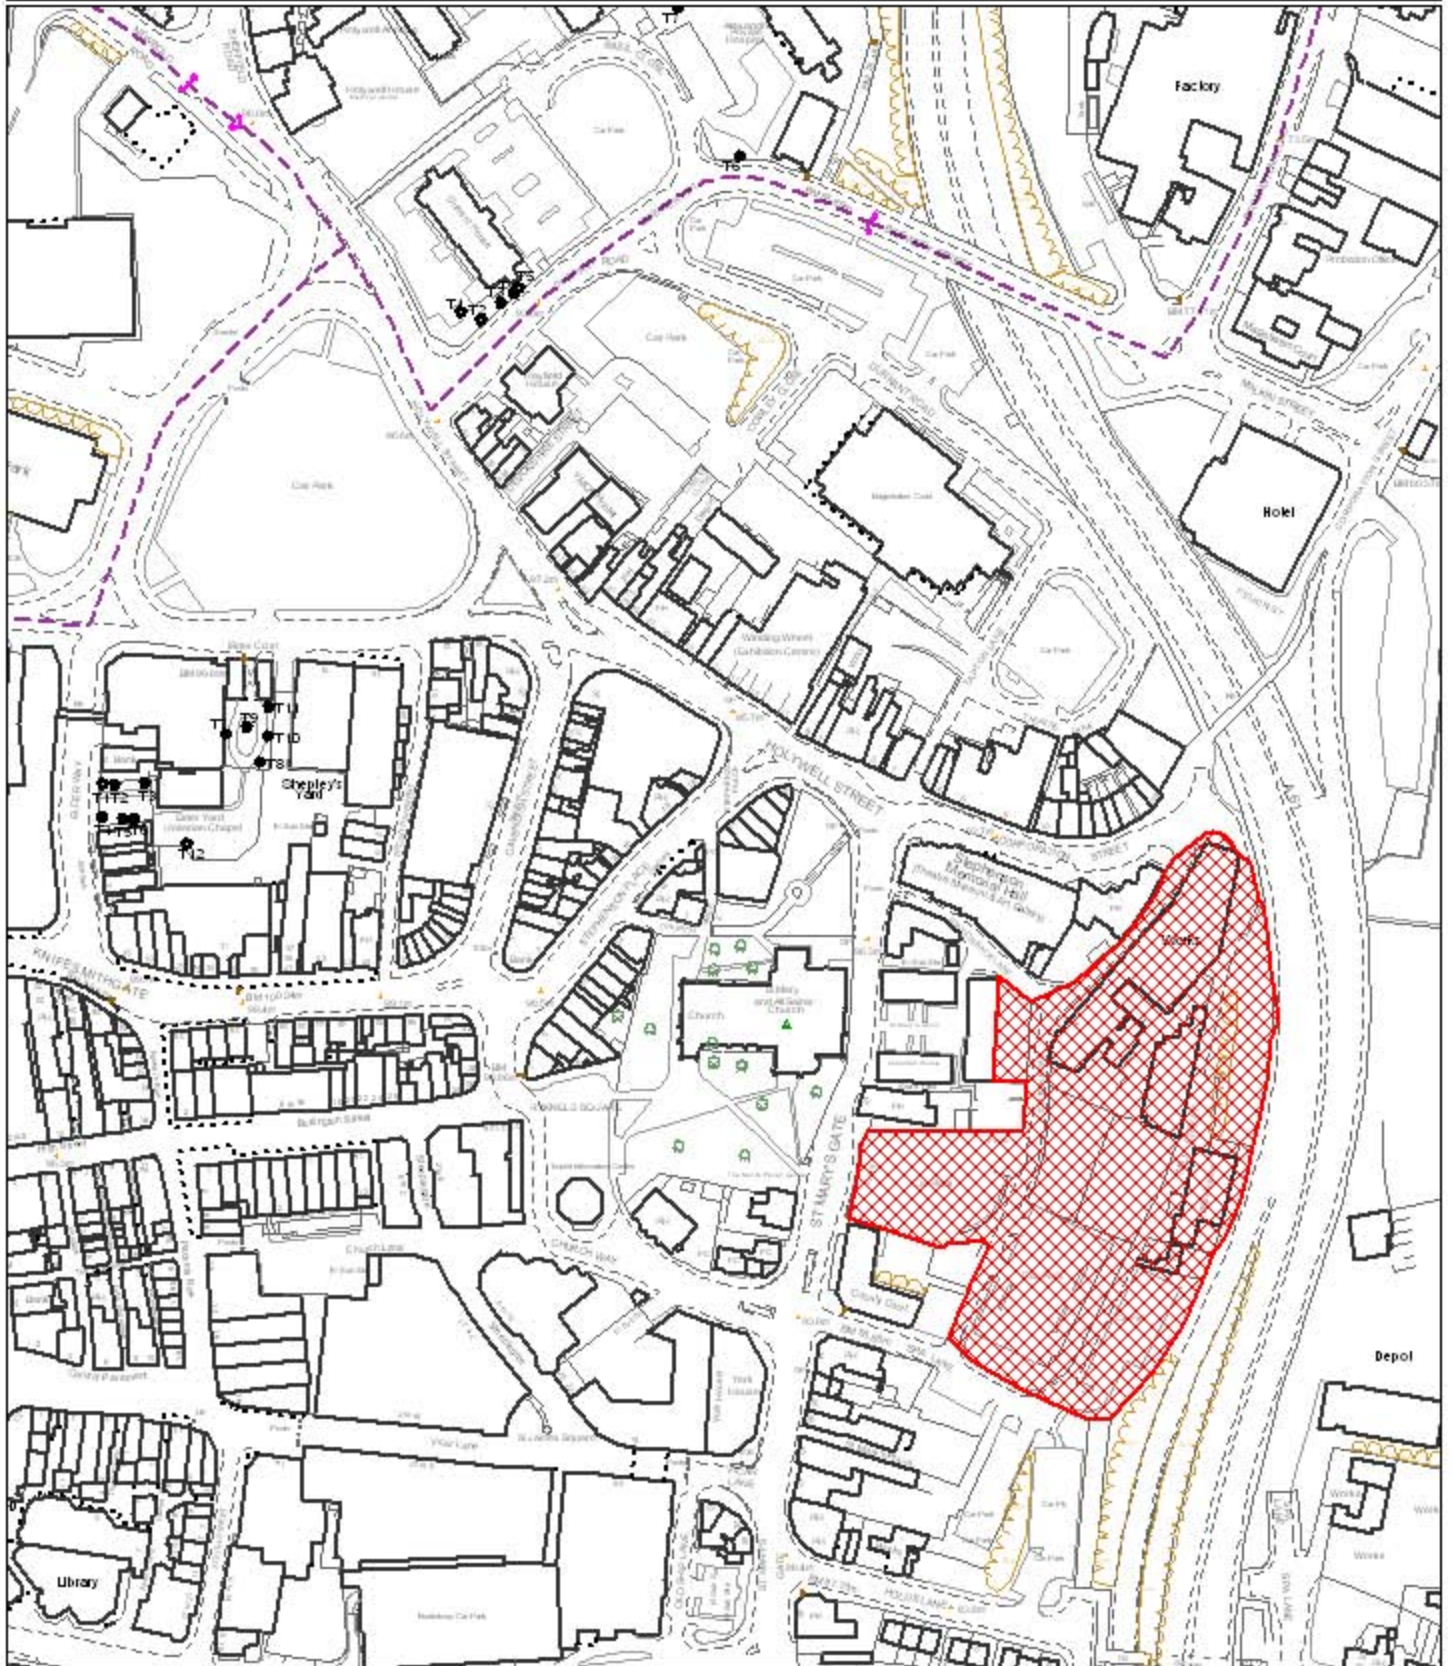

120. STATION ROAD NEWSPAPER OFFICE

Reproduced from the Ordnance Survey mapping with the permission of the Controller of Her Majesty's Stationery Office; (c) Crown Copyright. Unauthorised reproduction infringes Crown Copyright and may lead to prosecution or civil proceedings. Chesterfield Borough Council Licence No. 100018505 (2006)

Scale 1:2500 Date Plotted 7/2/2008

Plot centred at 438500 371229

ref:p/fp/shlaa/120srno