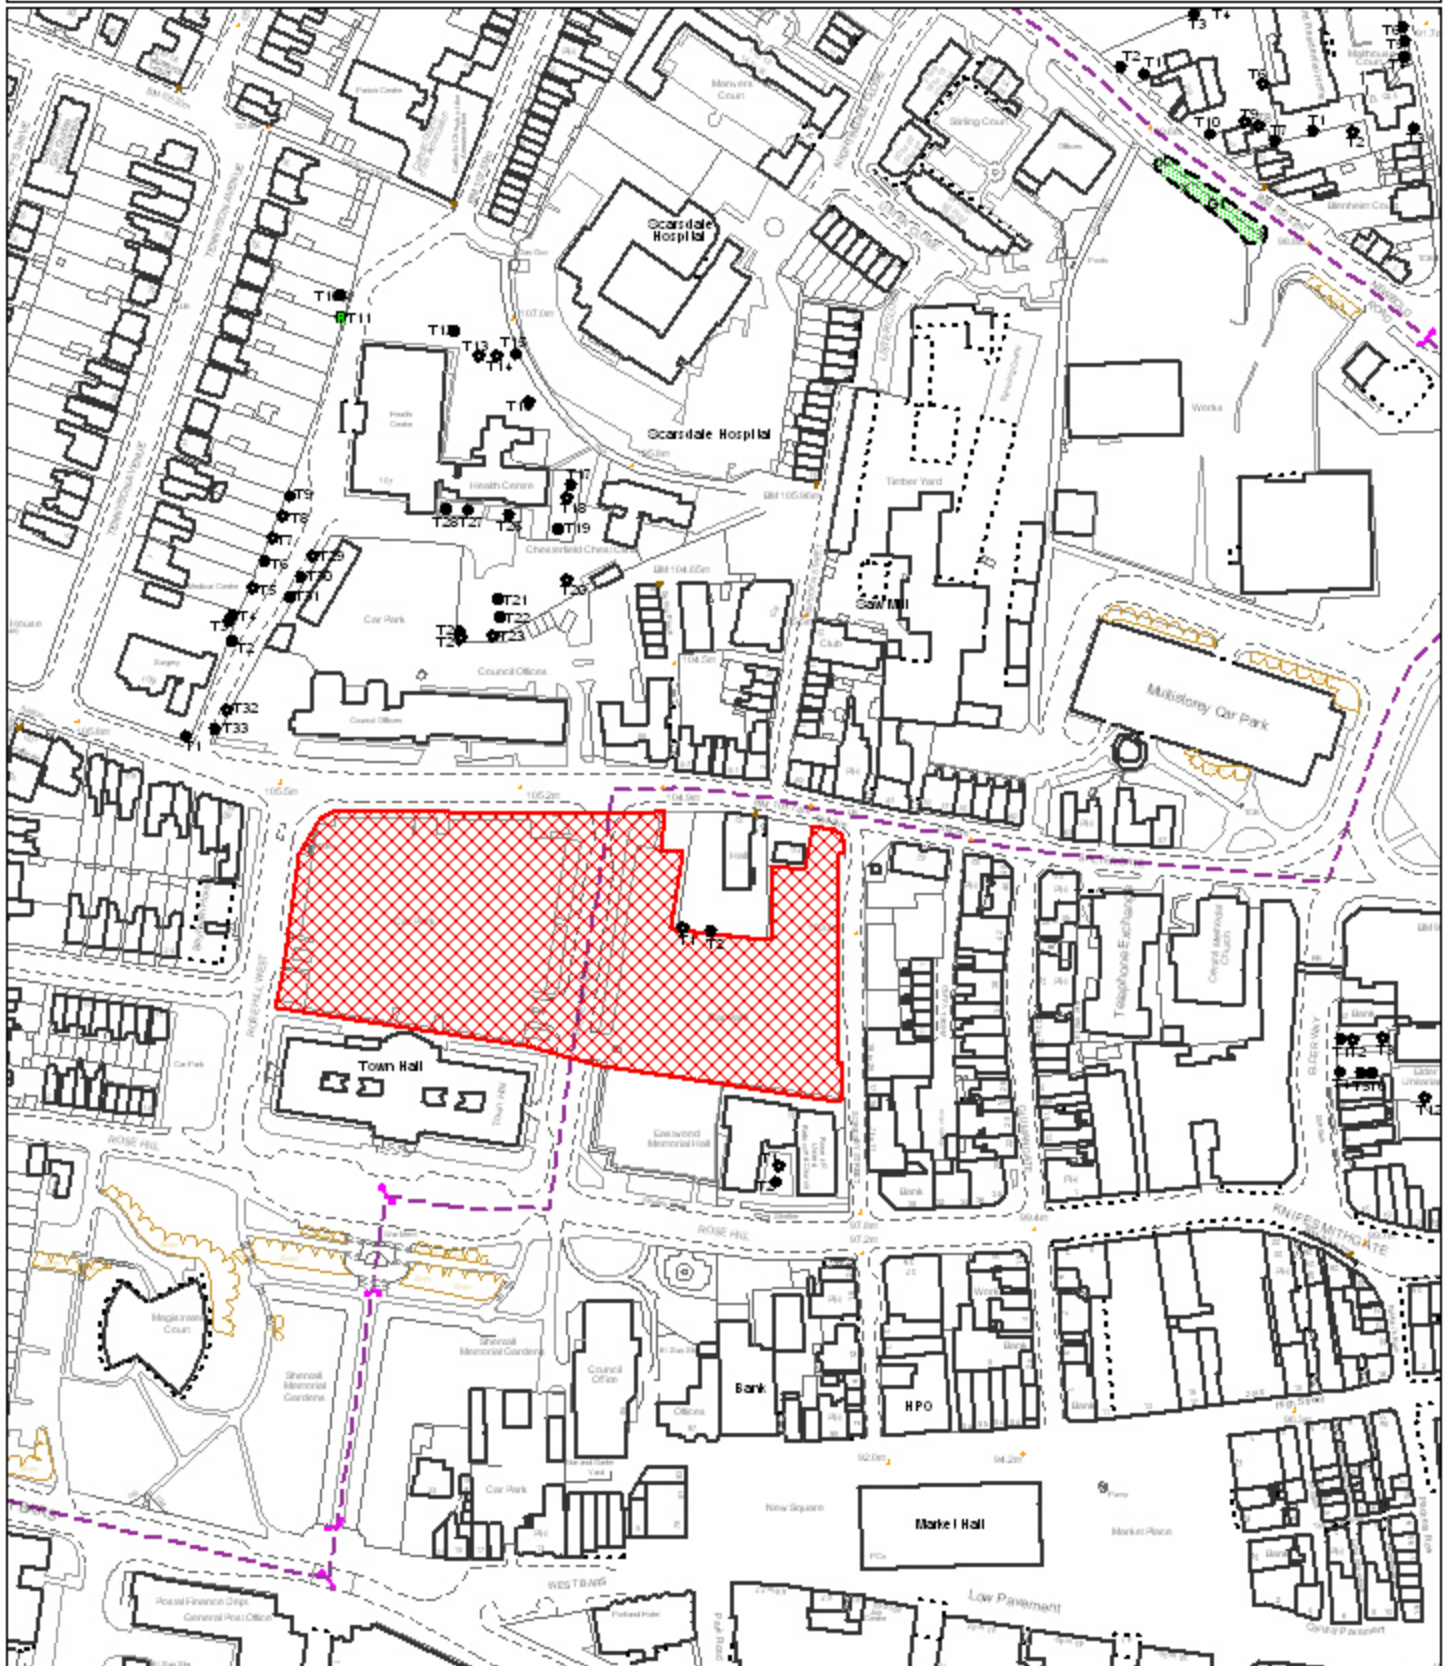

# 121. ROSE HILL EAST & WEST CAR PARKS

Reproduced from the Ordnance Survey mapping with the permission of the Controller of Her Majesty's Stationery Office; (c) Crown Copyright. Unauthorised reproduction infringes Crown Copyright and may lead to prosecution or civil proceedings. Chesterfield Borough Council Licence No. 100018505 (2006)

Scale 1:2500 Date Plotted 7/2/2008

Plot centred at 438091 371313

ref:p/fp/shlaa/121rhe&wcp