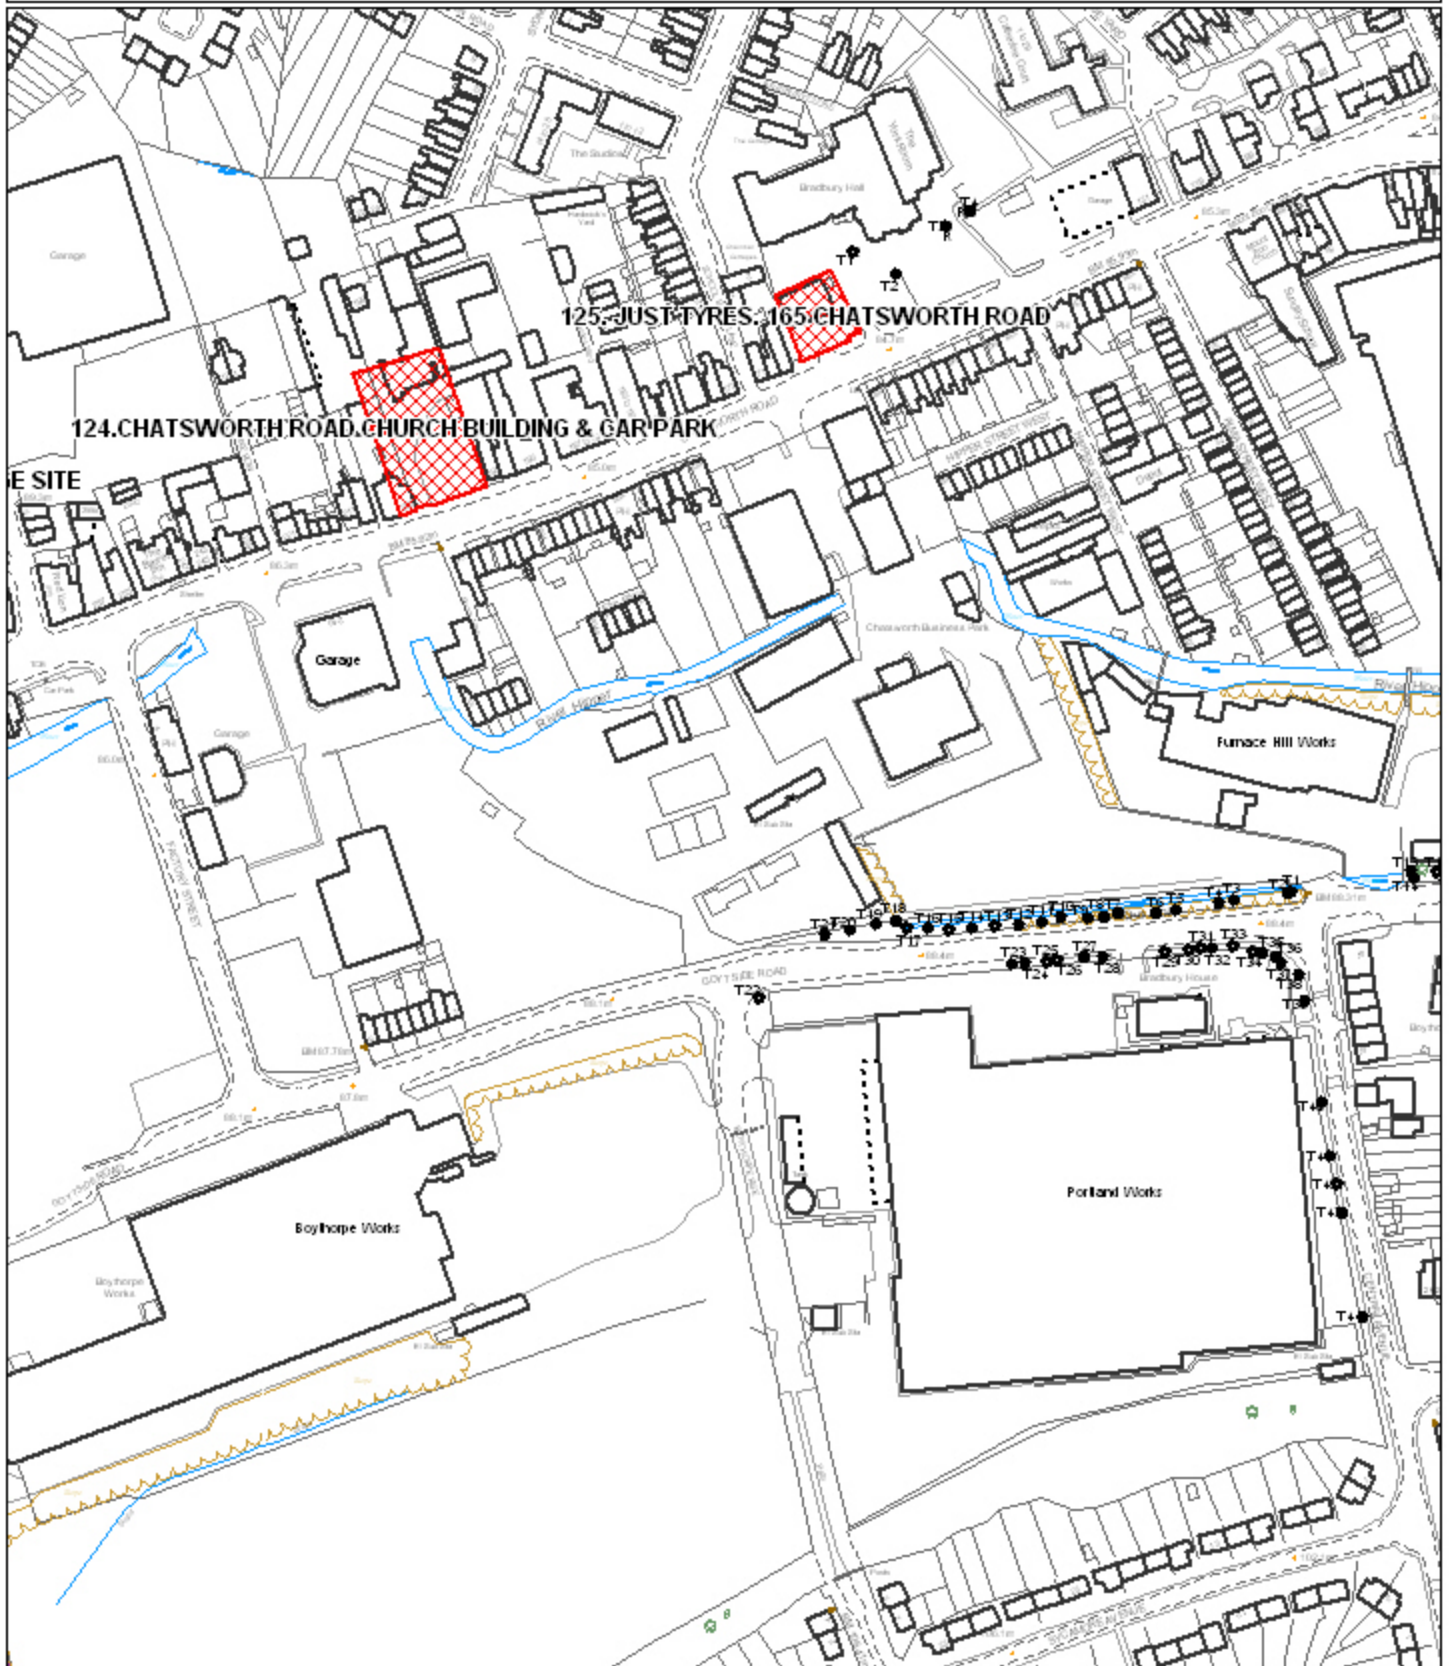

124.CHATSWORTH ROAD. CHURCH BUILDING AND CAR PARK

Reproduced from the Ordnance Survey mapping with the permission of the Controller of Her Majesty's Stationery Office;(c)Crown Copyright. Unauthorised reproduction infringes Crown Copyright and may lead to prosecution or civil proceedings. Chesterfield Borough Council Licence No. 100018505 (2006)

Scale 1:2500 Date Plotted 8/2/2008

Plot centred at 437162 370799

ref:p/fp/shlaa/124crbcsp