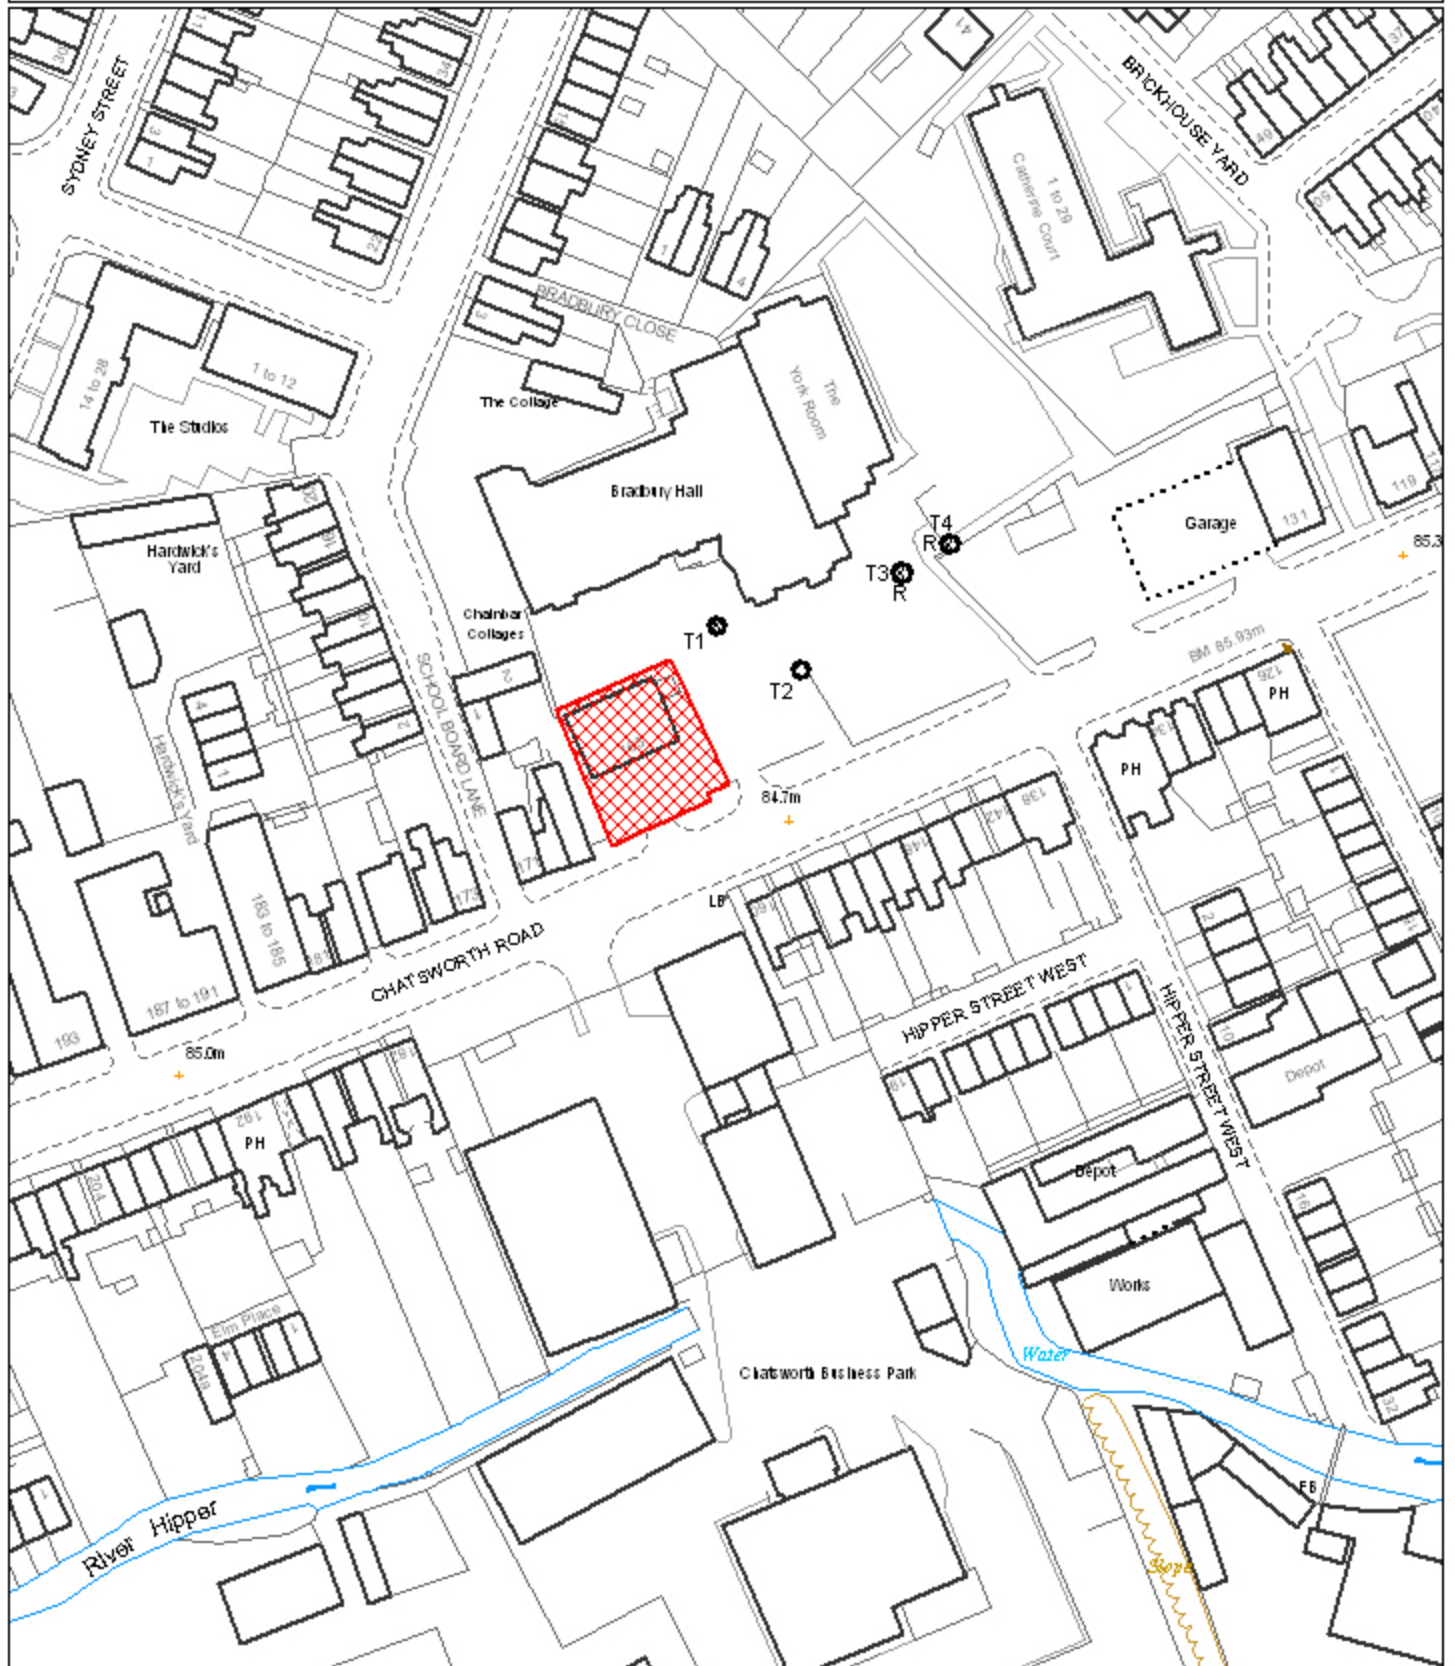

125.JUST TYRES. 165 CHATSWORTH ROAD

Reproduced from the Ordnance Survey mapping with the permission of the Controller of Her Majesty's Stationery Office;(c)Crown Copyright. Unauthorised reproduction infringes Crown Copyright and may lead to prosecution or civil proceedings. Chesterfield Borough Council Licence No. 100018505 (2006)

Scale 1:1250 Date Plotted 8/2/2008

Plot centred at 437196 370957

ref:p/tp/shlaa/125jcr