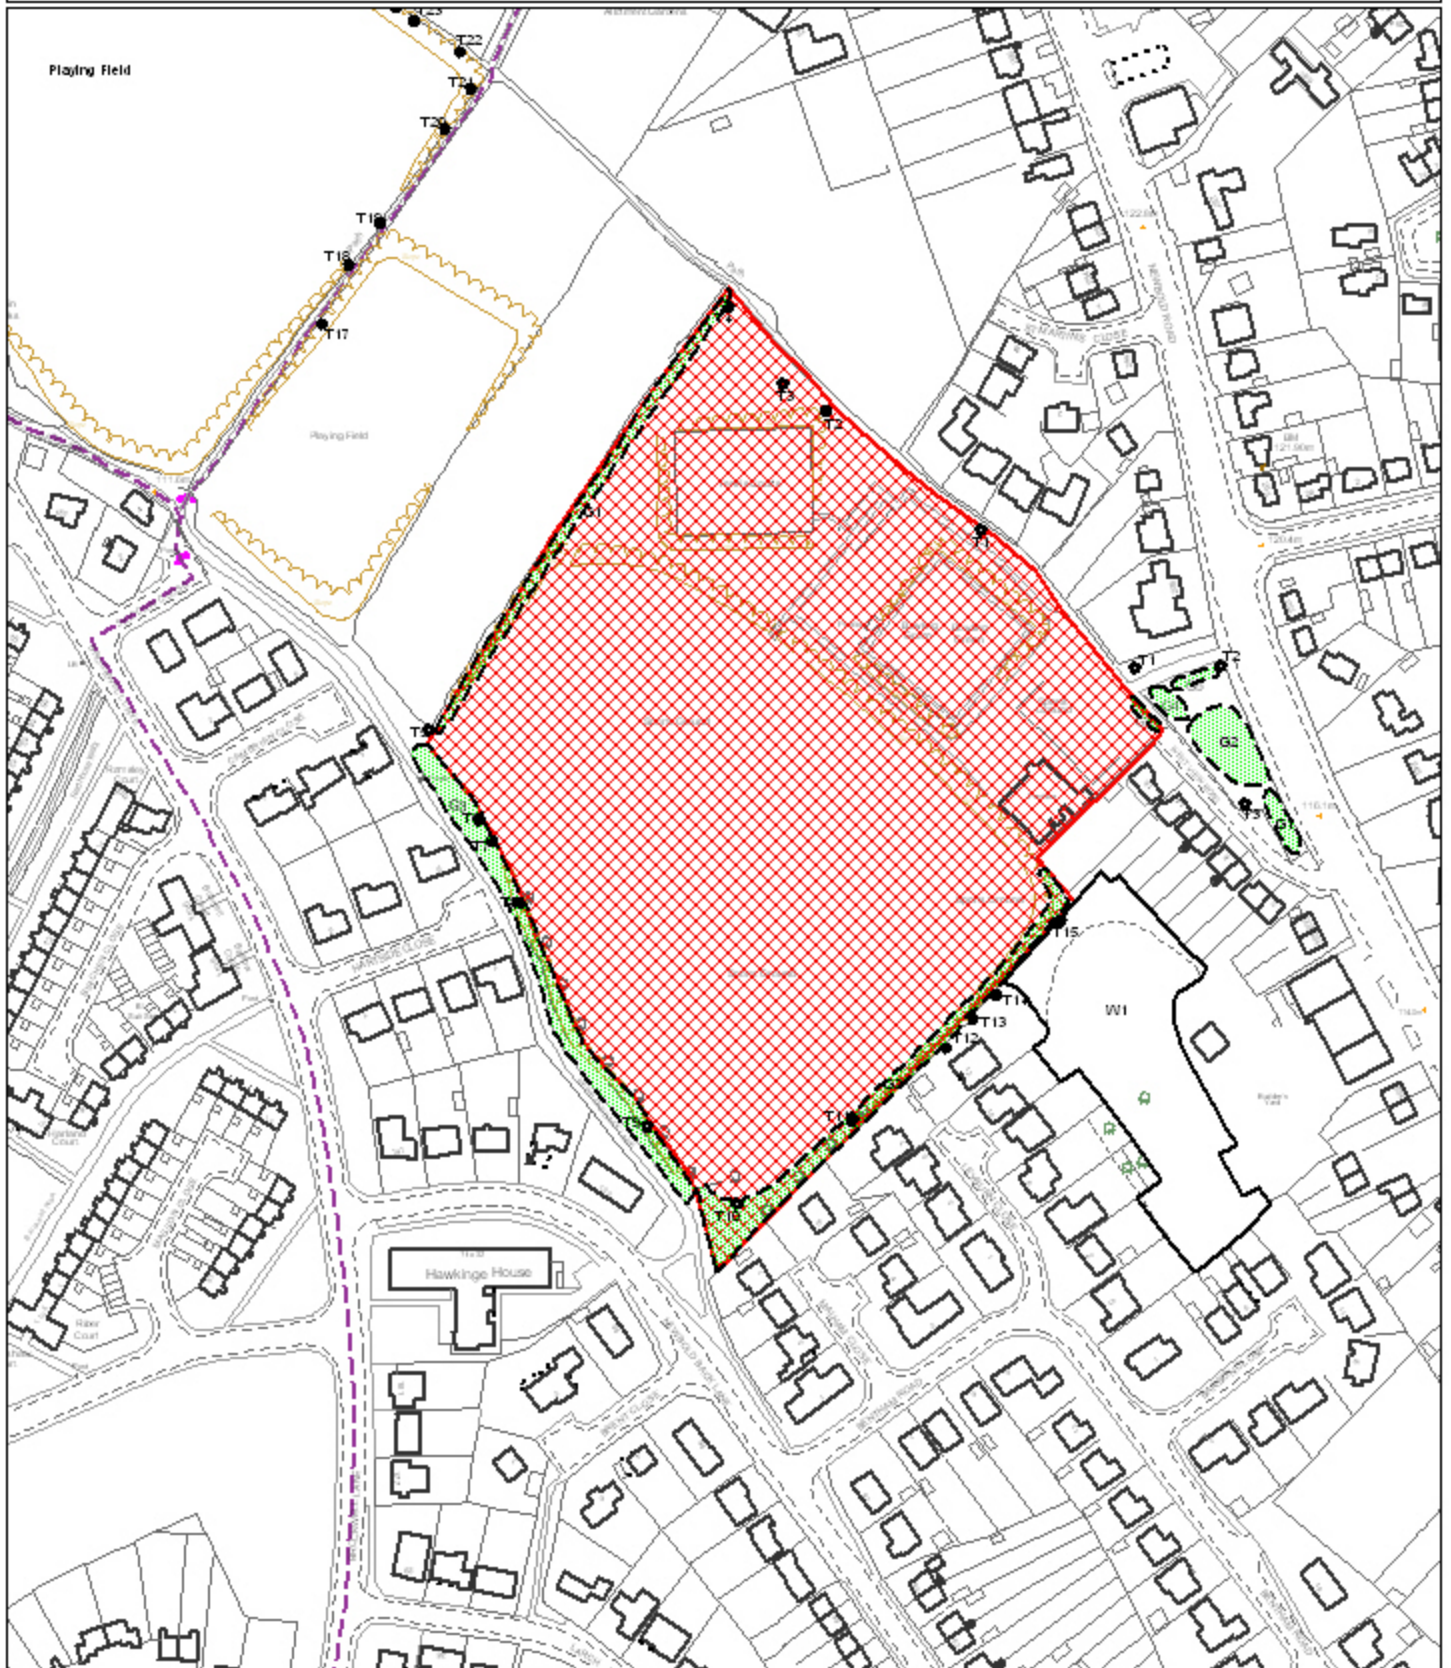

127. NEWBOLD ROAD. GKN SPORTS CLUB

Reproduced from the Ordnance Survey mapping with the permission of the Controller of Her Majesty's Stationery Office;(c)Crown Copyright. Unauthorised reproduction infringes Crown Copyright and may lead to prosecution or civil proceedings. Chesterfield Borough Council Licence No. 100018505 (2006)

Scale 1:2500 Date Plotted 8/2/2008

Plot centred at 436927 372495

ref:p/fp/shlaa/127nrgkncs