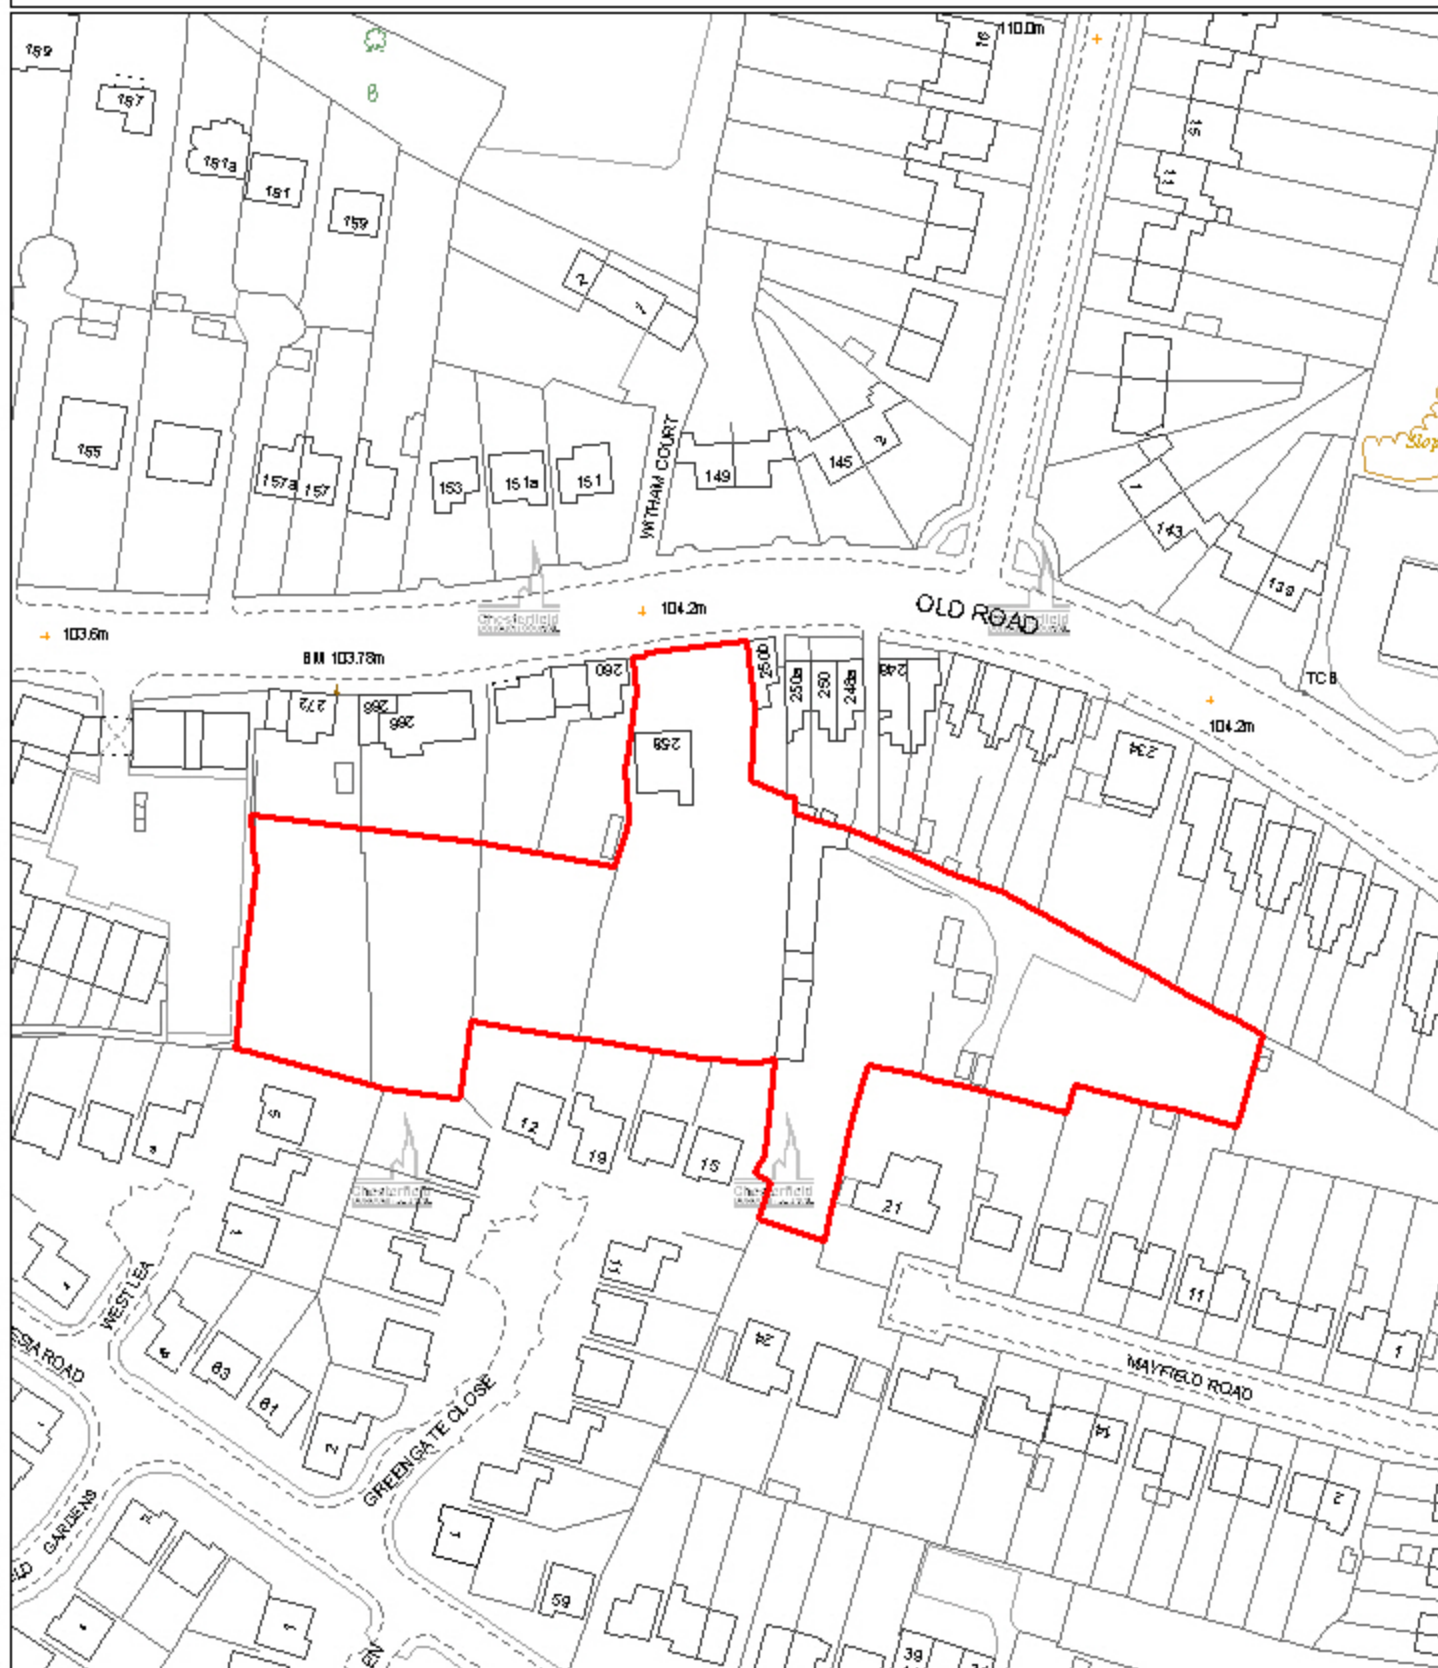

134 REAR OF 258 OLD ROAD

Reproduced from the Ordnance Survey mapping with the permission of the Controller of Her Majesty's Stationery Office; (c) Crown Copyright. Unauthorised reproduction infringes Crown Copyright and may lead to prosecution or civil proceedings. Chesterfield Borough Council Licence No. 100018505 (2006)

Scale 1:1250 Date Plotted 24/2/2009

Plot centred at 436090 371027