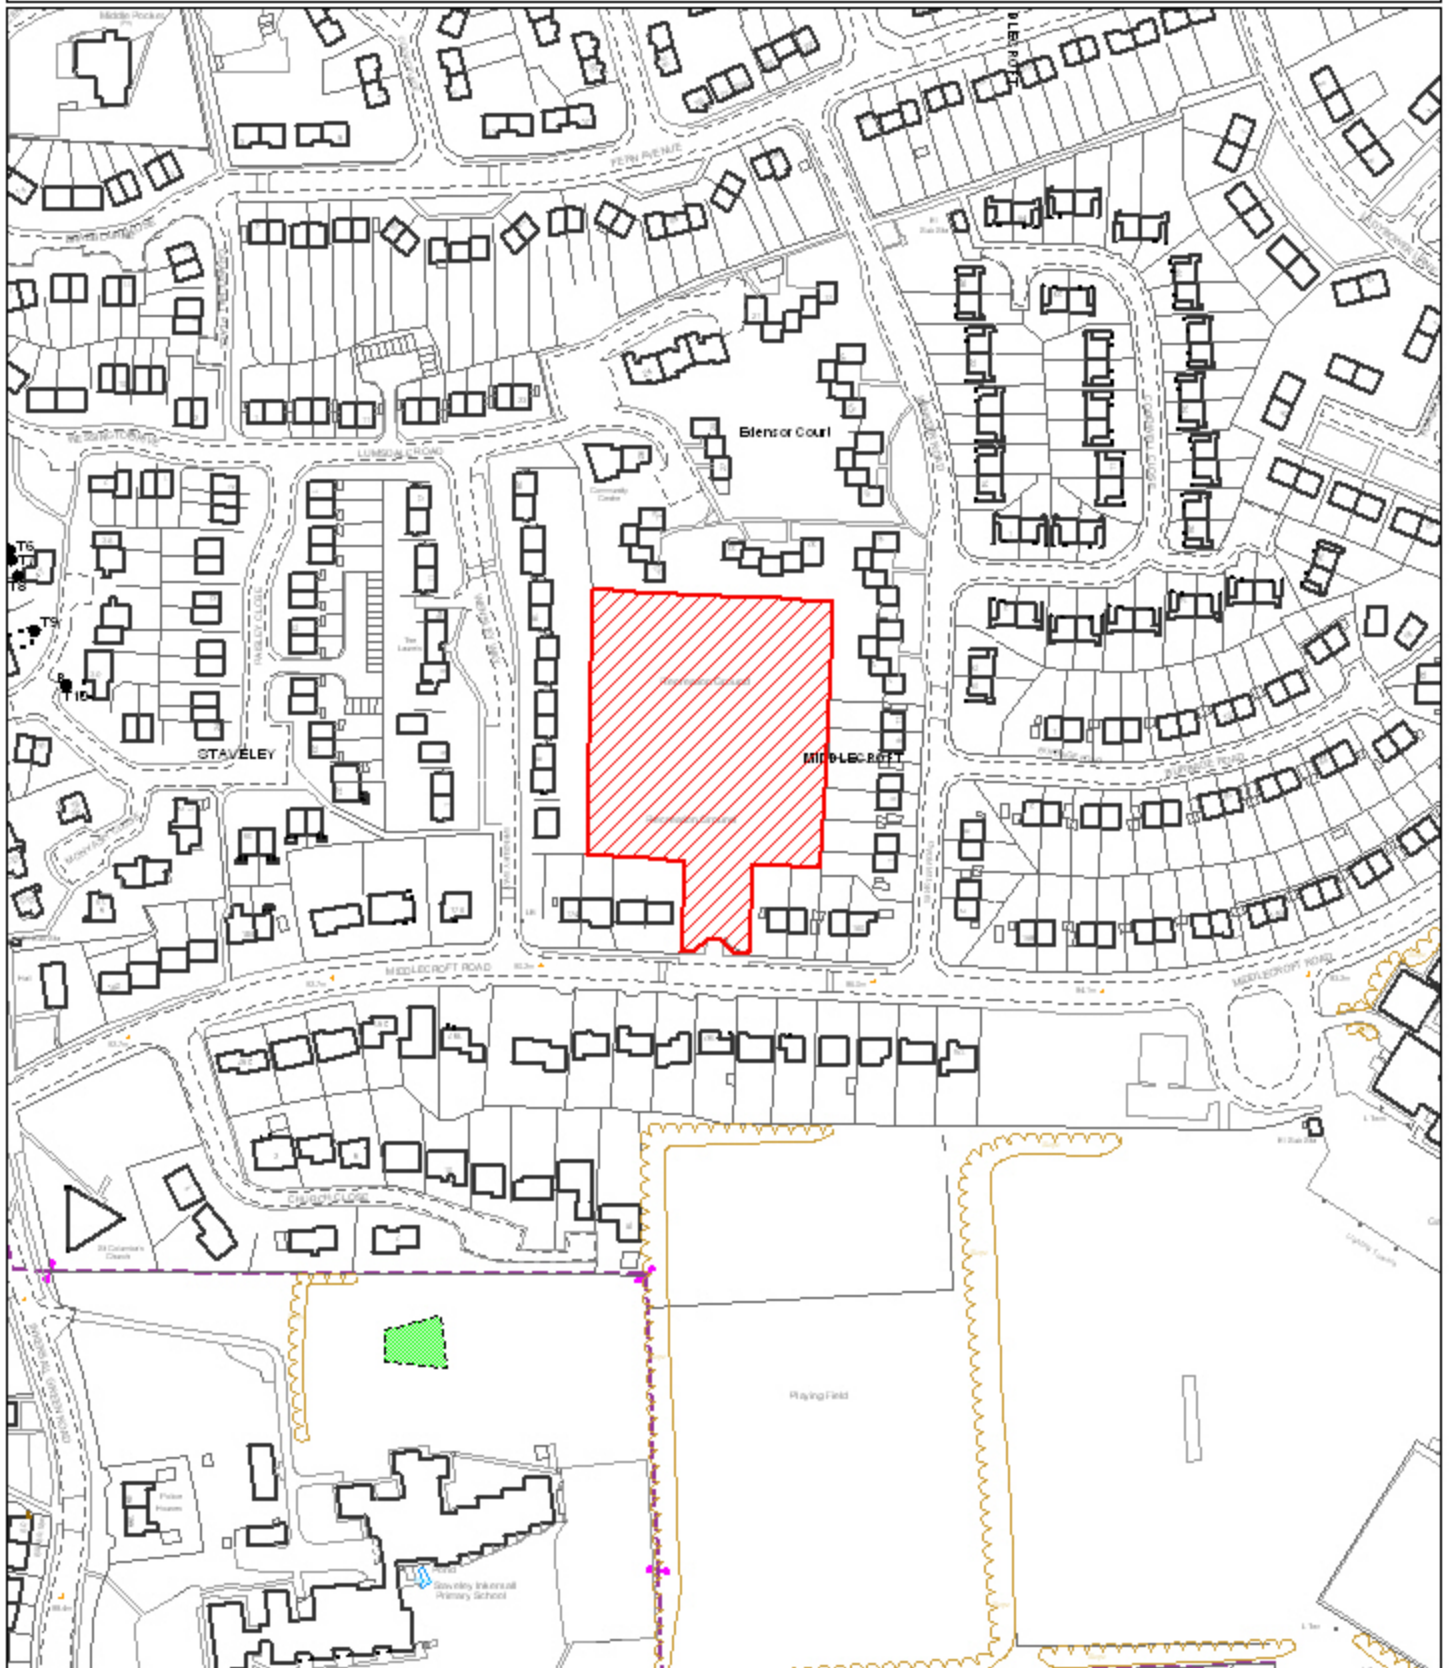

152.MIDDLECROFT ROAD RECREATION GROUND

Reproduced from the Ordnance Survey mapping with the permission of the Controller of Her Majesty's Stationery Office;(c)Crown Copyright. Unauthorised reproduction infringes Crown Copyright and may lead to prosecution or civil proceedings. Chesterfield Borough Council Licence No. 100018505 (2006)

Scale 1:2500 Date Plotted 10/6/2008

Plot centred at 442410 373480

ref:p/fp/shlaa/152mrrg