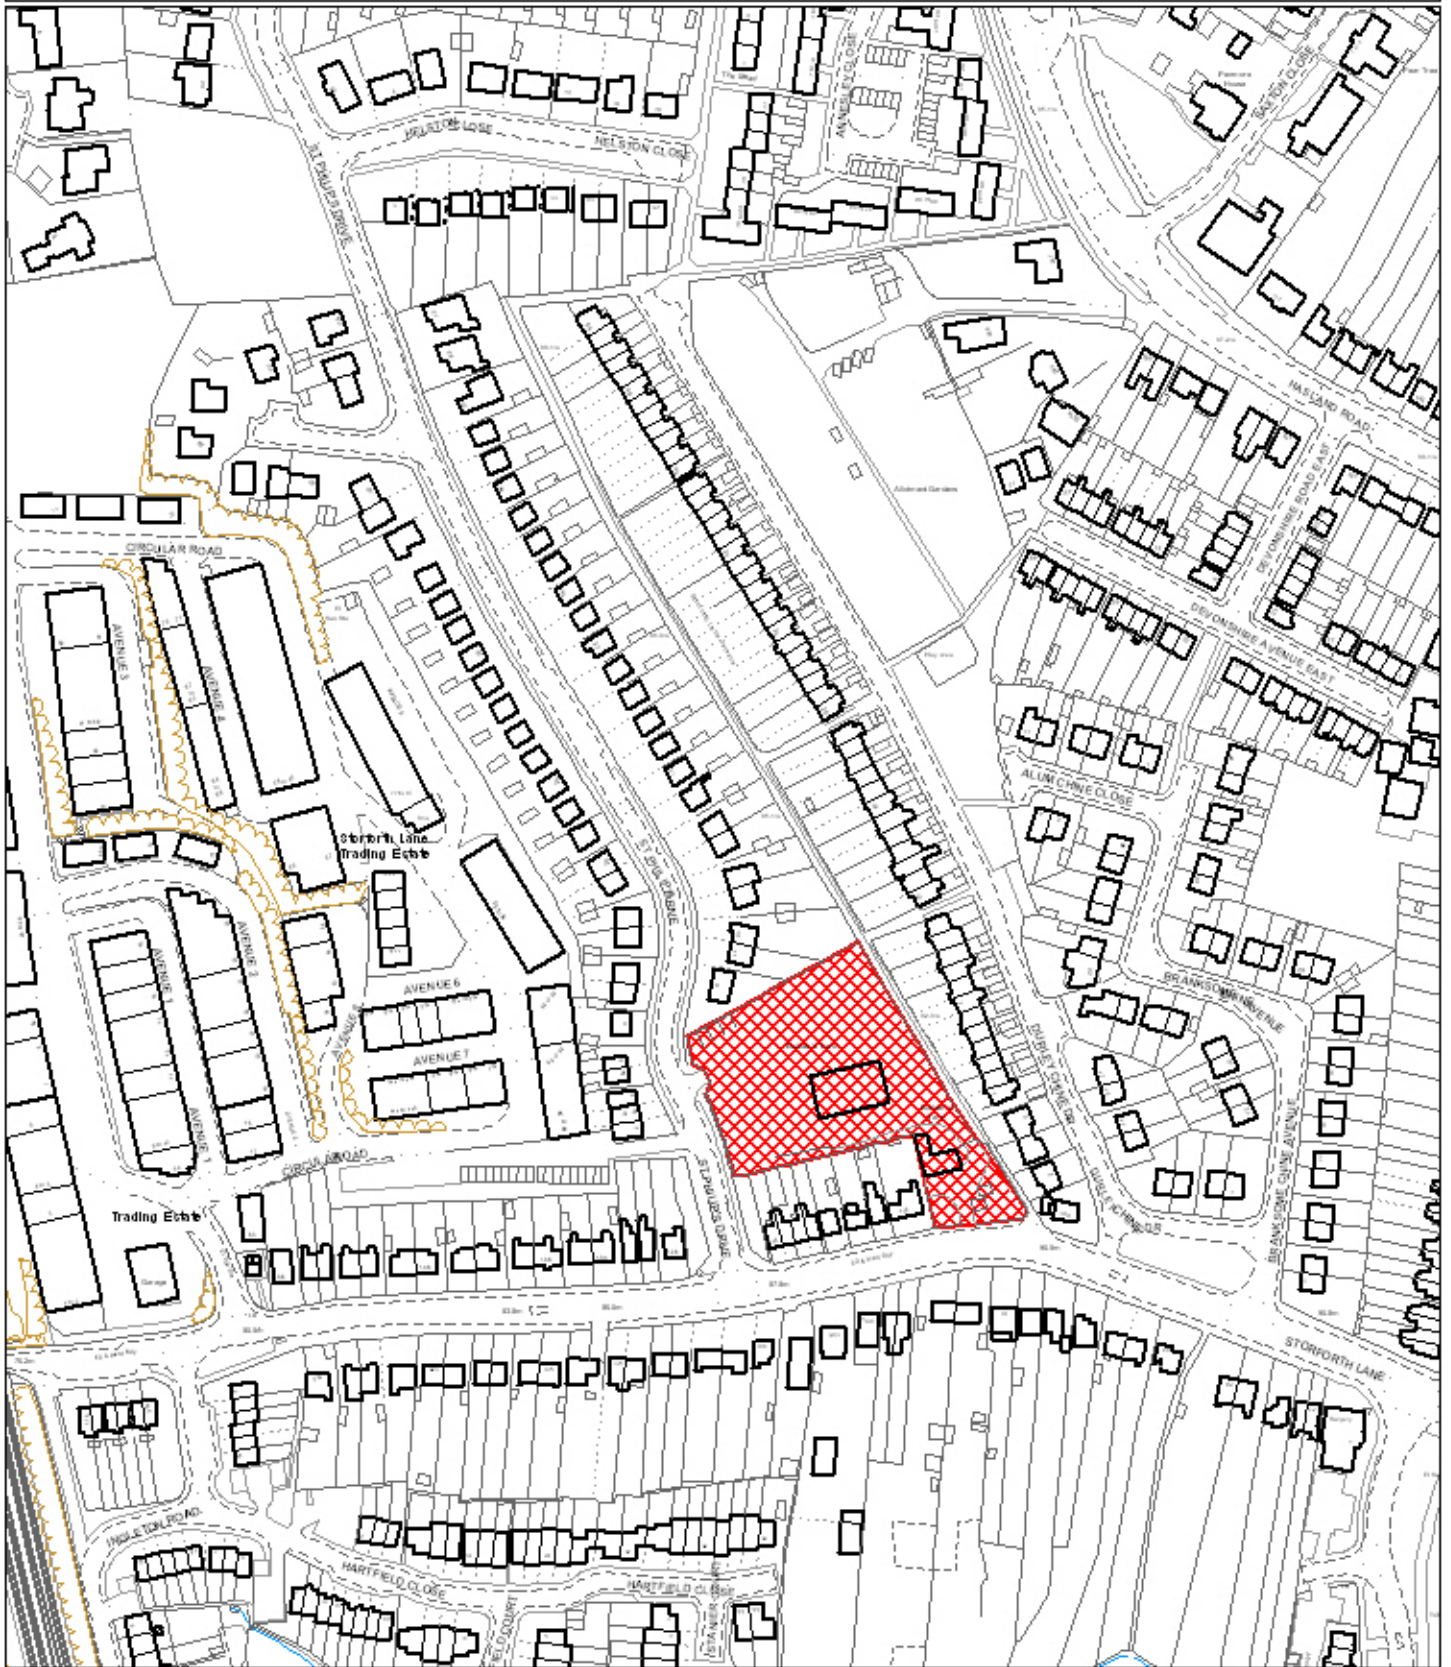

166. ST. PHILIP'S DRIVE BUILDERS YARD, HASLAND

Reproduced from the Ordnance Survey mapping with the permission of the Controller of Her Majesty's Stationery Office; (c) Crown Copyright. Unauthorised reproduction infringes Crown Copyright and may lead to prosecution or civil proceedings. Chesterfield Borough Council Licence No. 100018505 (2006)

Scale 1:2500 Date Plotted 4/11/2008

Plot centred at 439047 369587

ref.p/tp/shlaa/166spdbyh