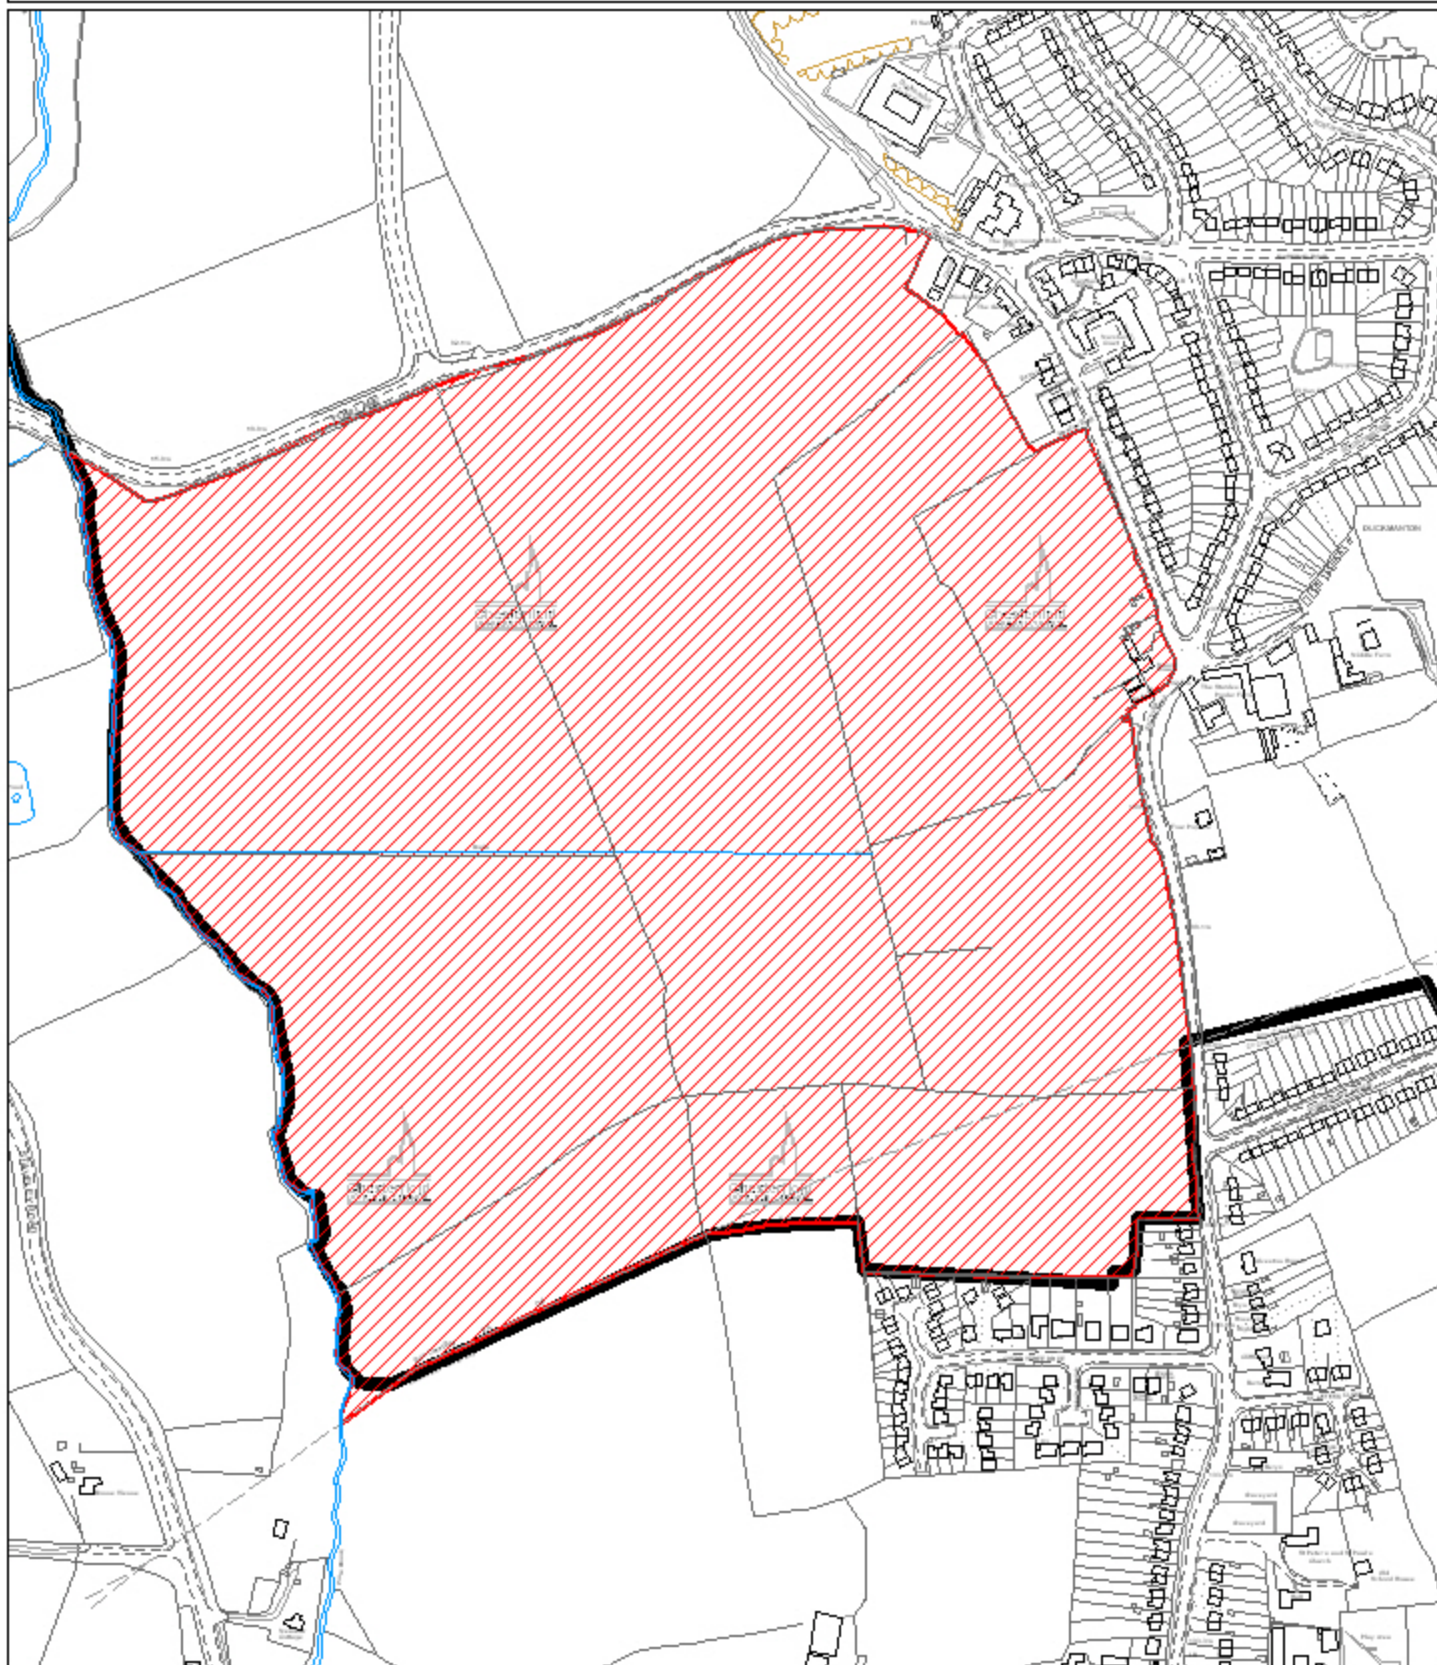

223. SOUTH OF TOM LANE. DUCKMANTON

Reproduced from the Ordnance Survey mapping with the permission of the Controller of Her Majesty's Stationery Office; (c) Crown Copyright. Unauthorised reproduction infringes Crown Copyright and may lead to prosecution or civil proceedings. Chesterfield Borough Council Licence No. 100018505 (2006)

Scale 1:5000 Date Plotted 6/2/2009

Plot centred at 443917 371944

ref.p/fp/shlaa/223t/so/sotl