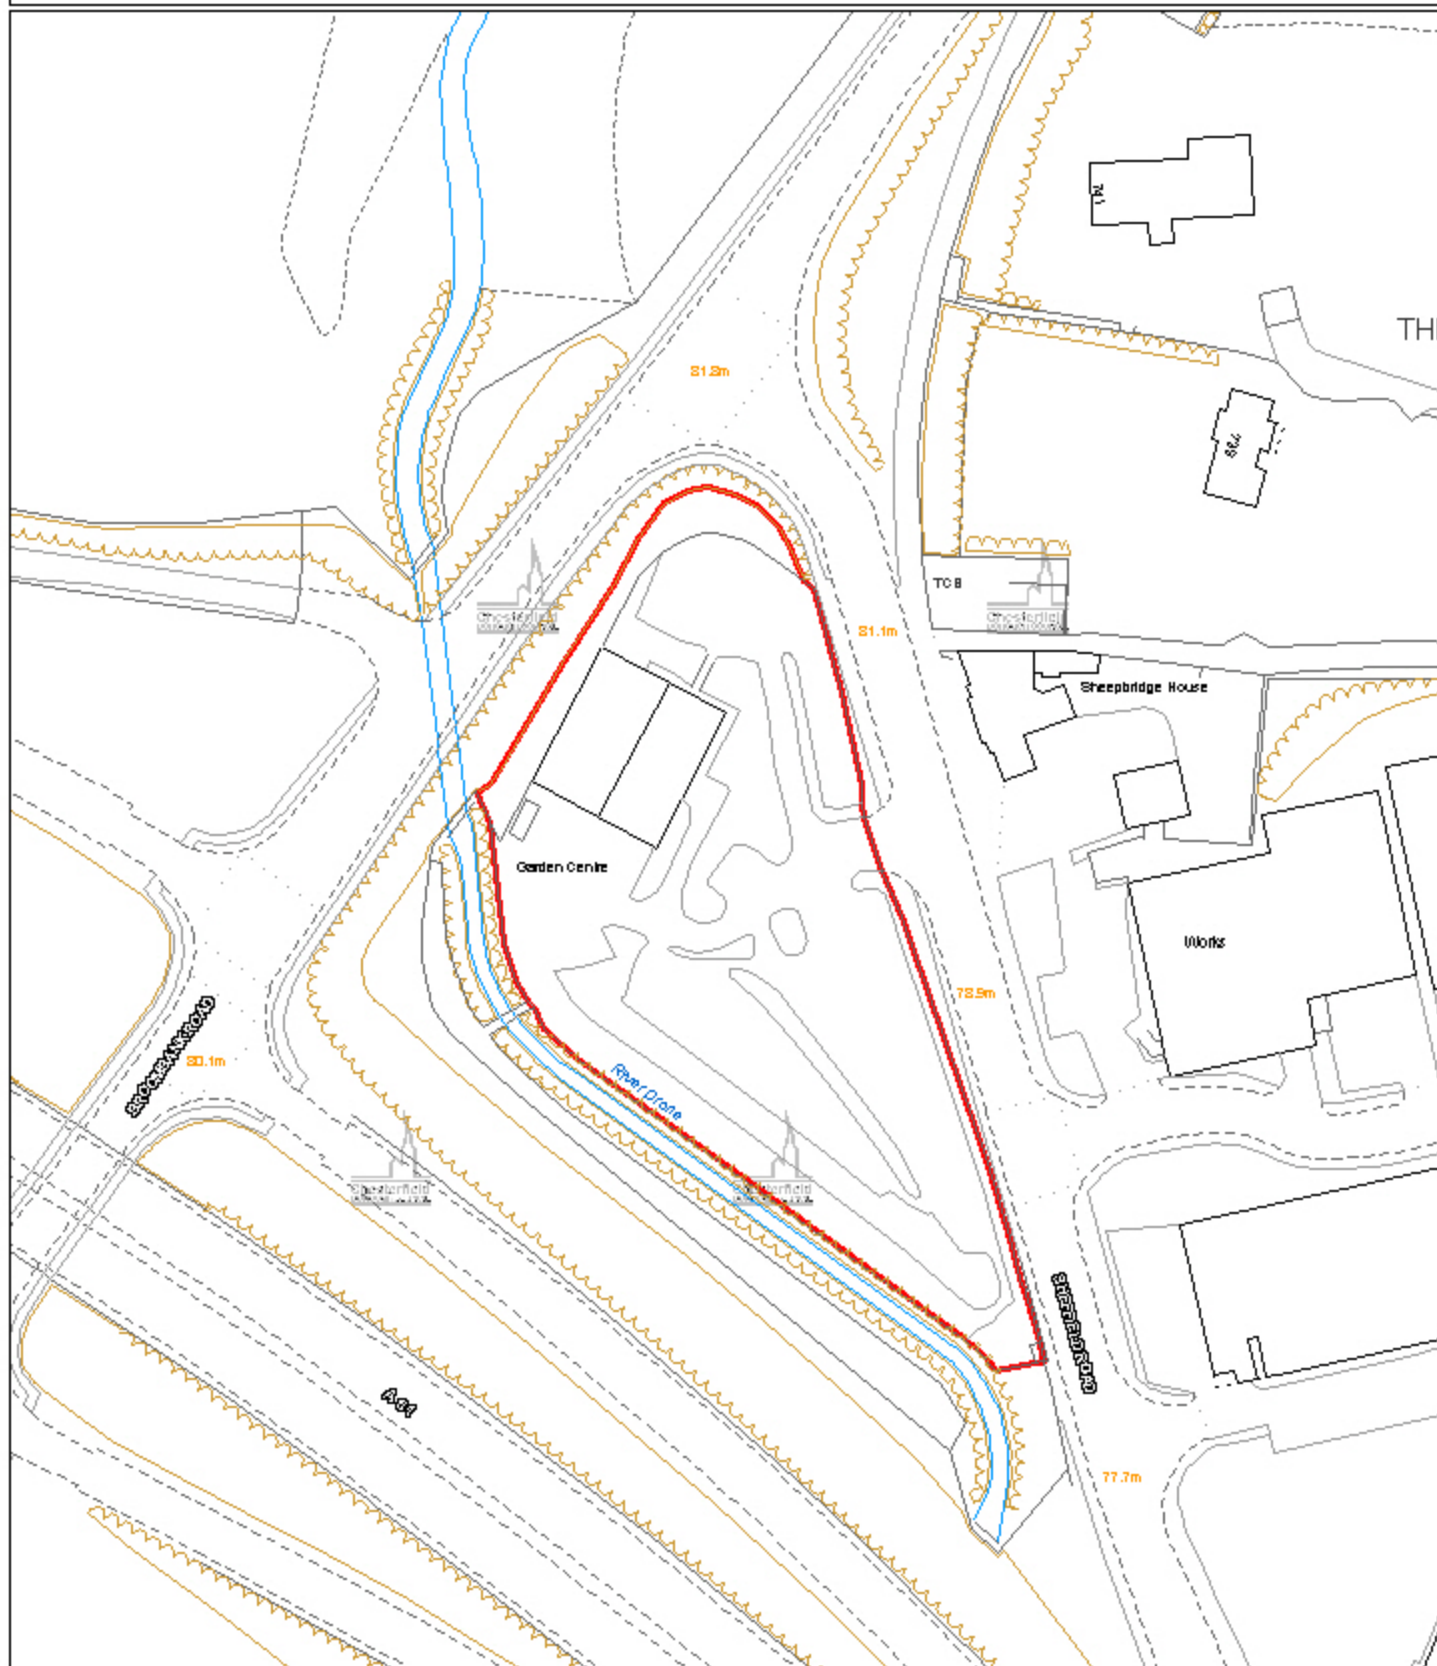

RIVERSIDE GARDEN CENTRE

Reproduced from the Ordnance Survey mapping with the permission of the Controller of Her Majesty's Stationery Office; (c) Crown Copyright. Unauthorised reproduction infringes Crown Copyright and may lead to prosecution or civil proceedings. Chesterfield Borough Council Licence No. 100018505 (2006)

Scale 1:1250 Date Plotted 27/2/2009

Plot centred at 437278 375263