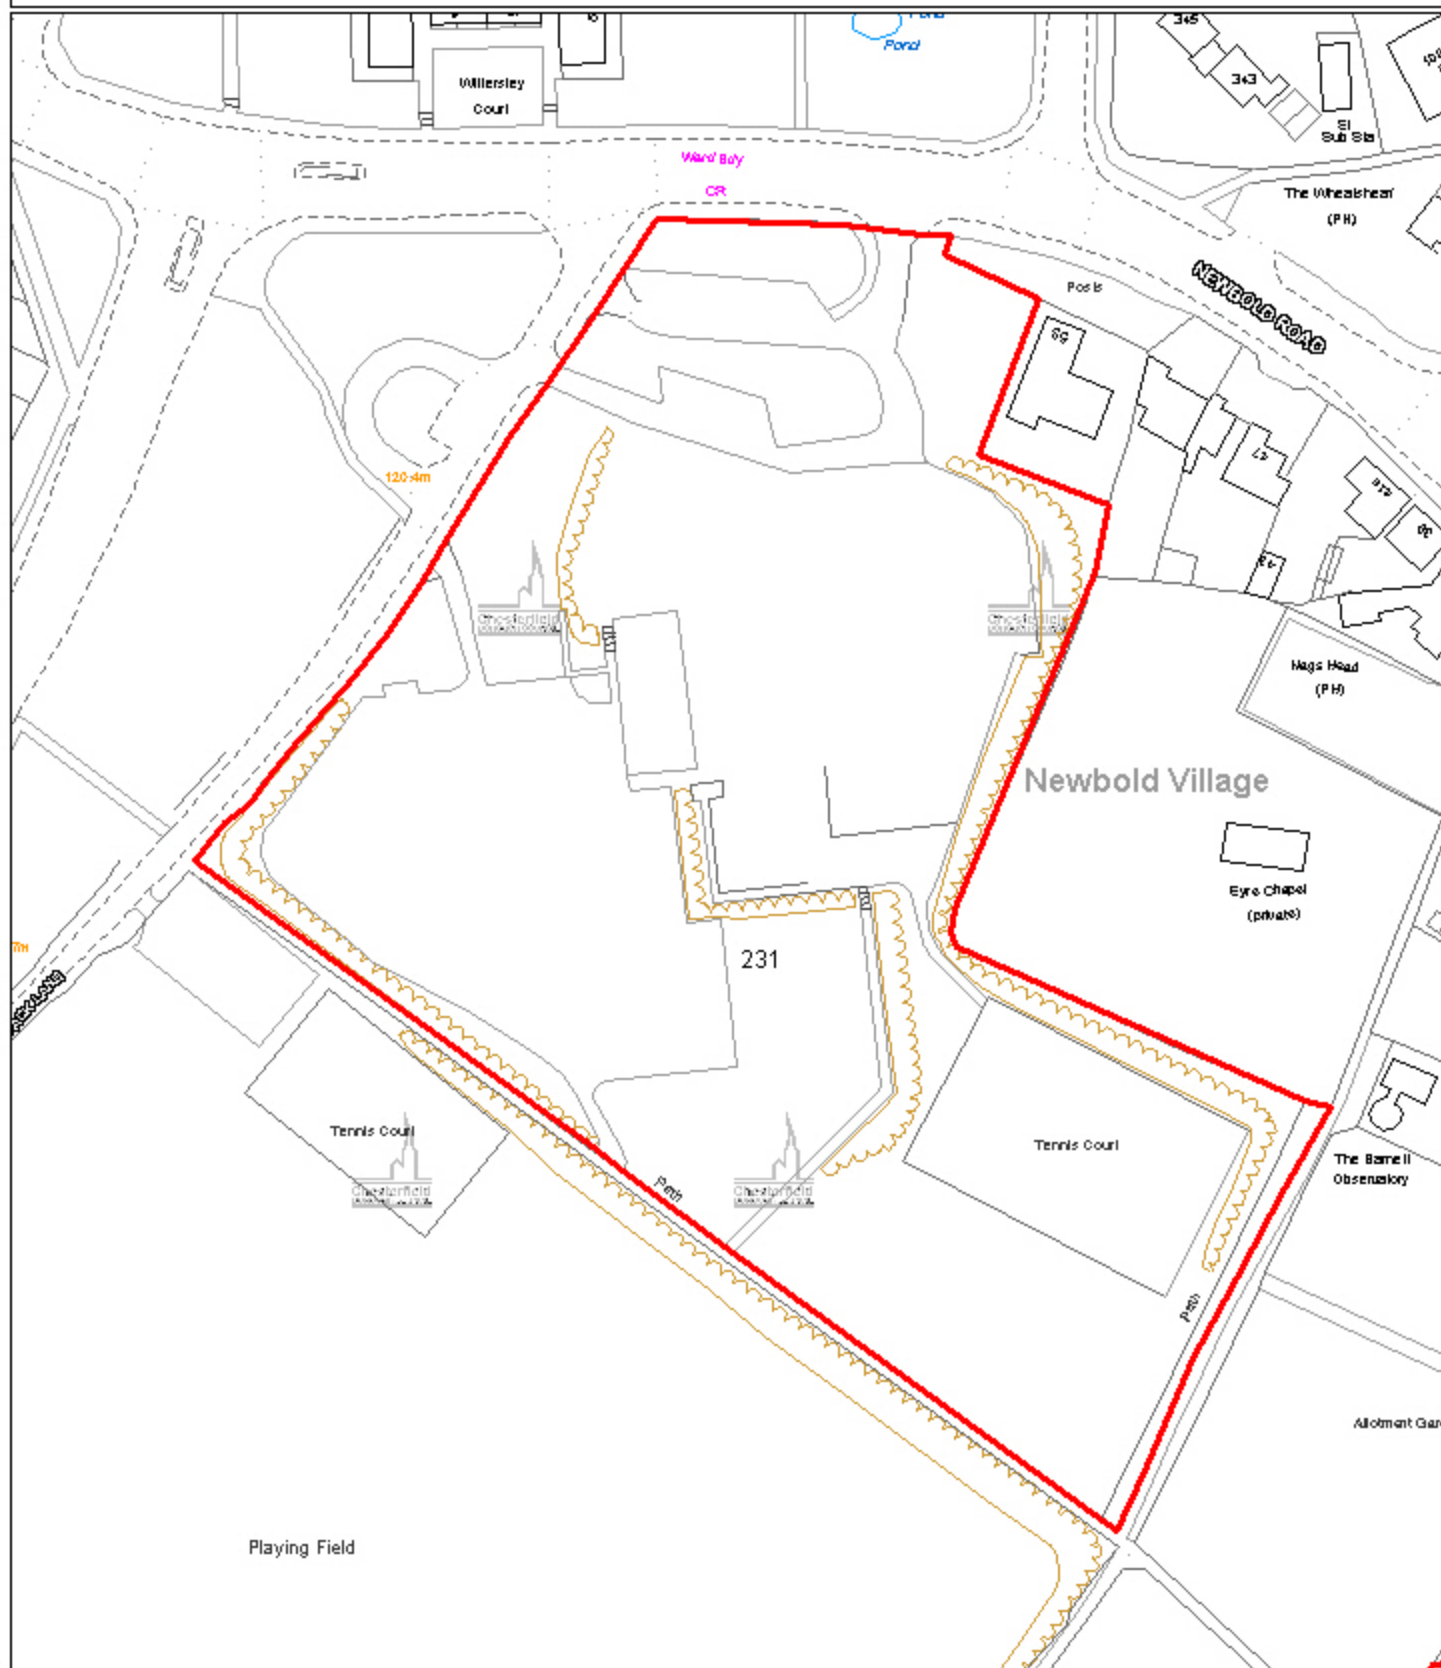

# 231 NEWBOLD SCHOOL

Reproduced from the Ordnance Survey mapping with the permission of the Controller of Her Majesty's Stationery Office;(c)Crown Copyright. Unauthorised reproduction infringes Crown Copyright and may lead to prosecution or civil proceedings. Chesterfield Borough Council Licence No. 100018505 (2006)

Scale 1:1250 Date Plotted 14/4/2009

Plot centred at 436785 372865