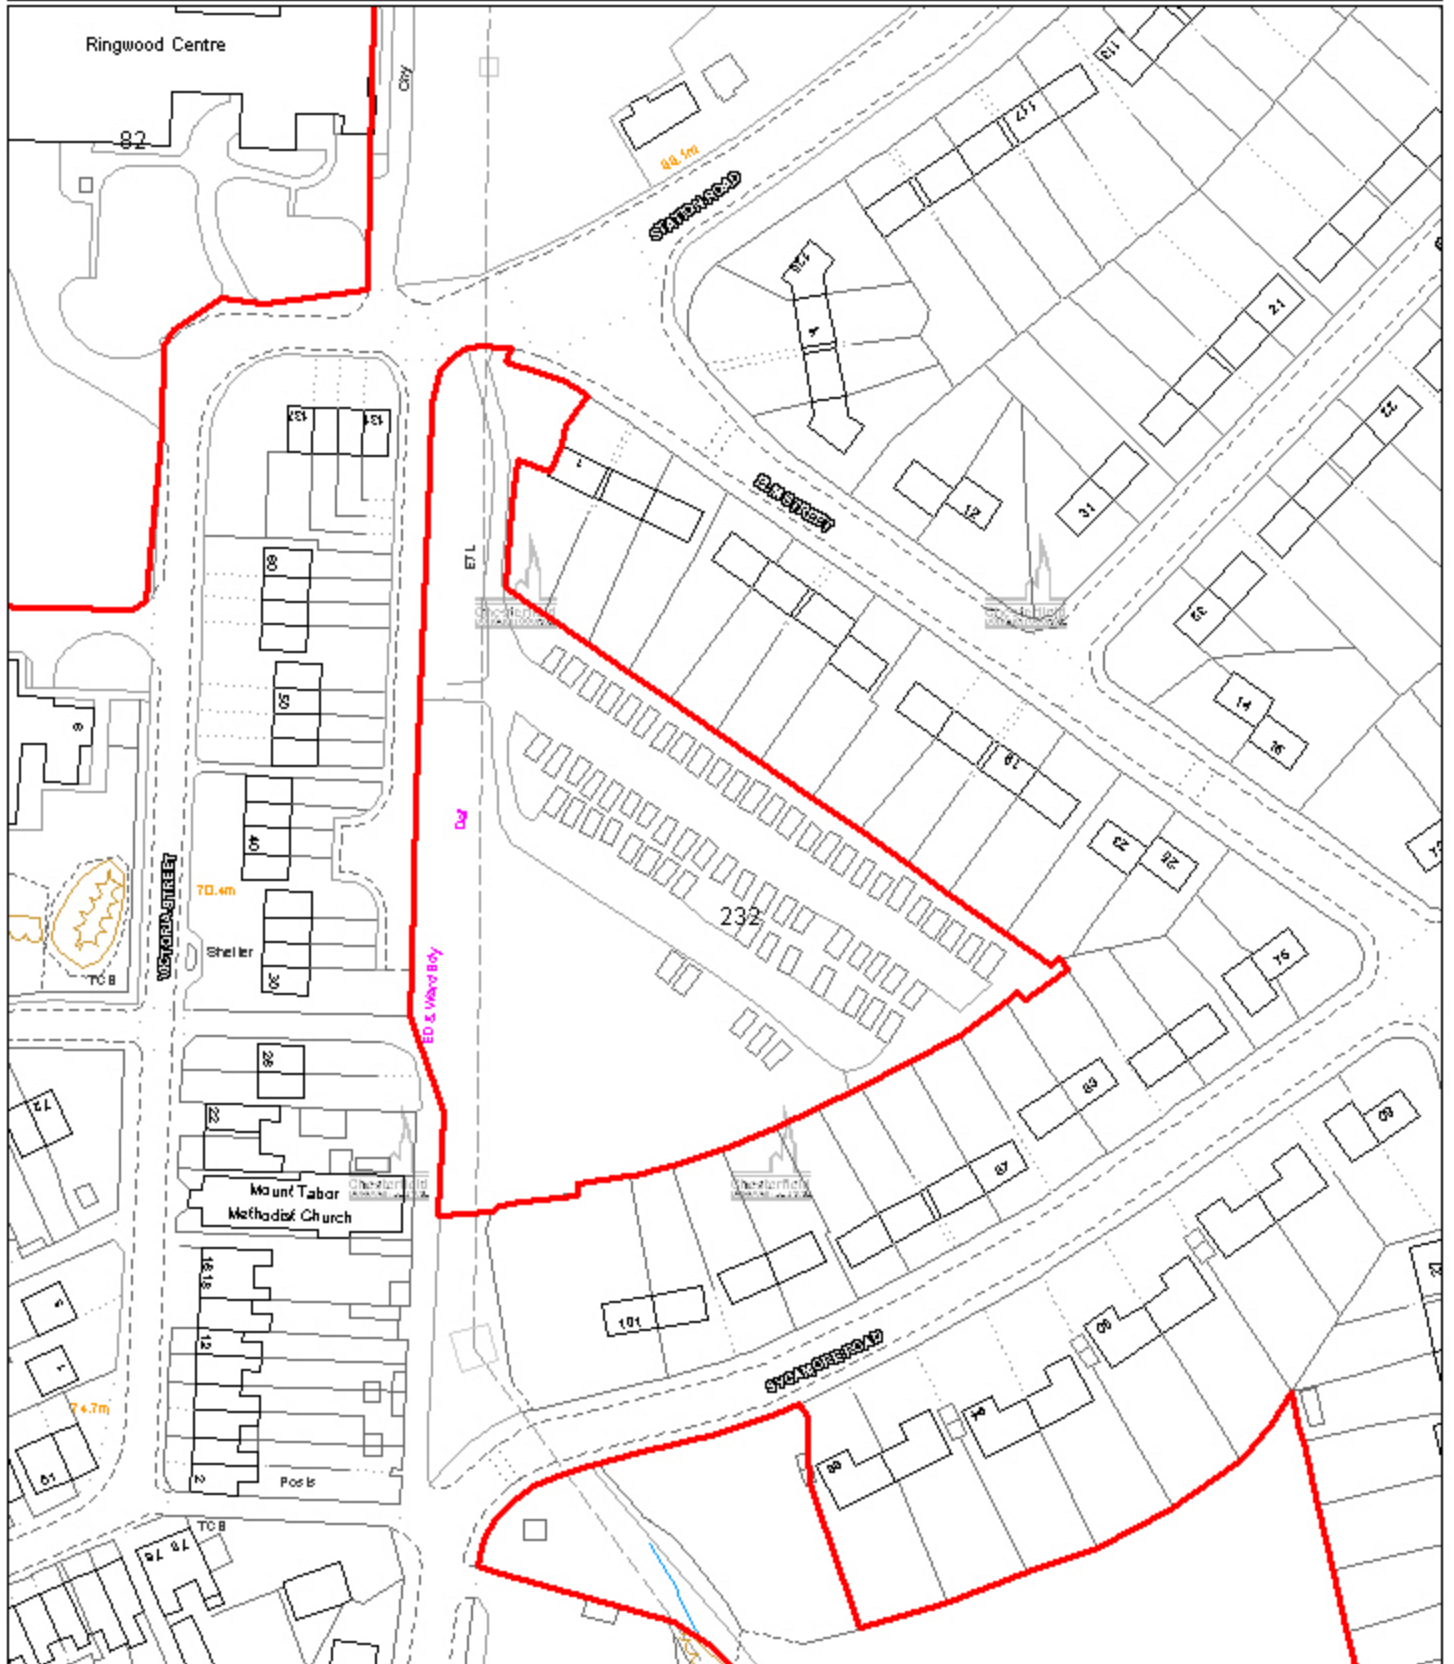

232 ELM STREET HOLLINGWOOD

Reproduced from the Ordnance Survey mapping with the permission of the Controller of Her Majesty's Stationery Office; (c) Crown Copyright. Unauthorised reproduction infringes Crown Copyright and may lead to prosecution or civil proceedings. Chesterfield Borough Council Licence No. 100018505 (2006)

Scale 1:1250 Date Plotted 14/4/2009

Plot centred at 440945 374211