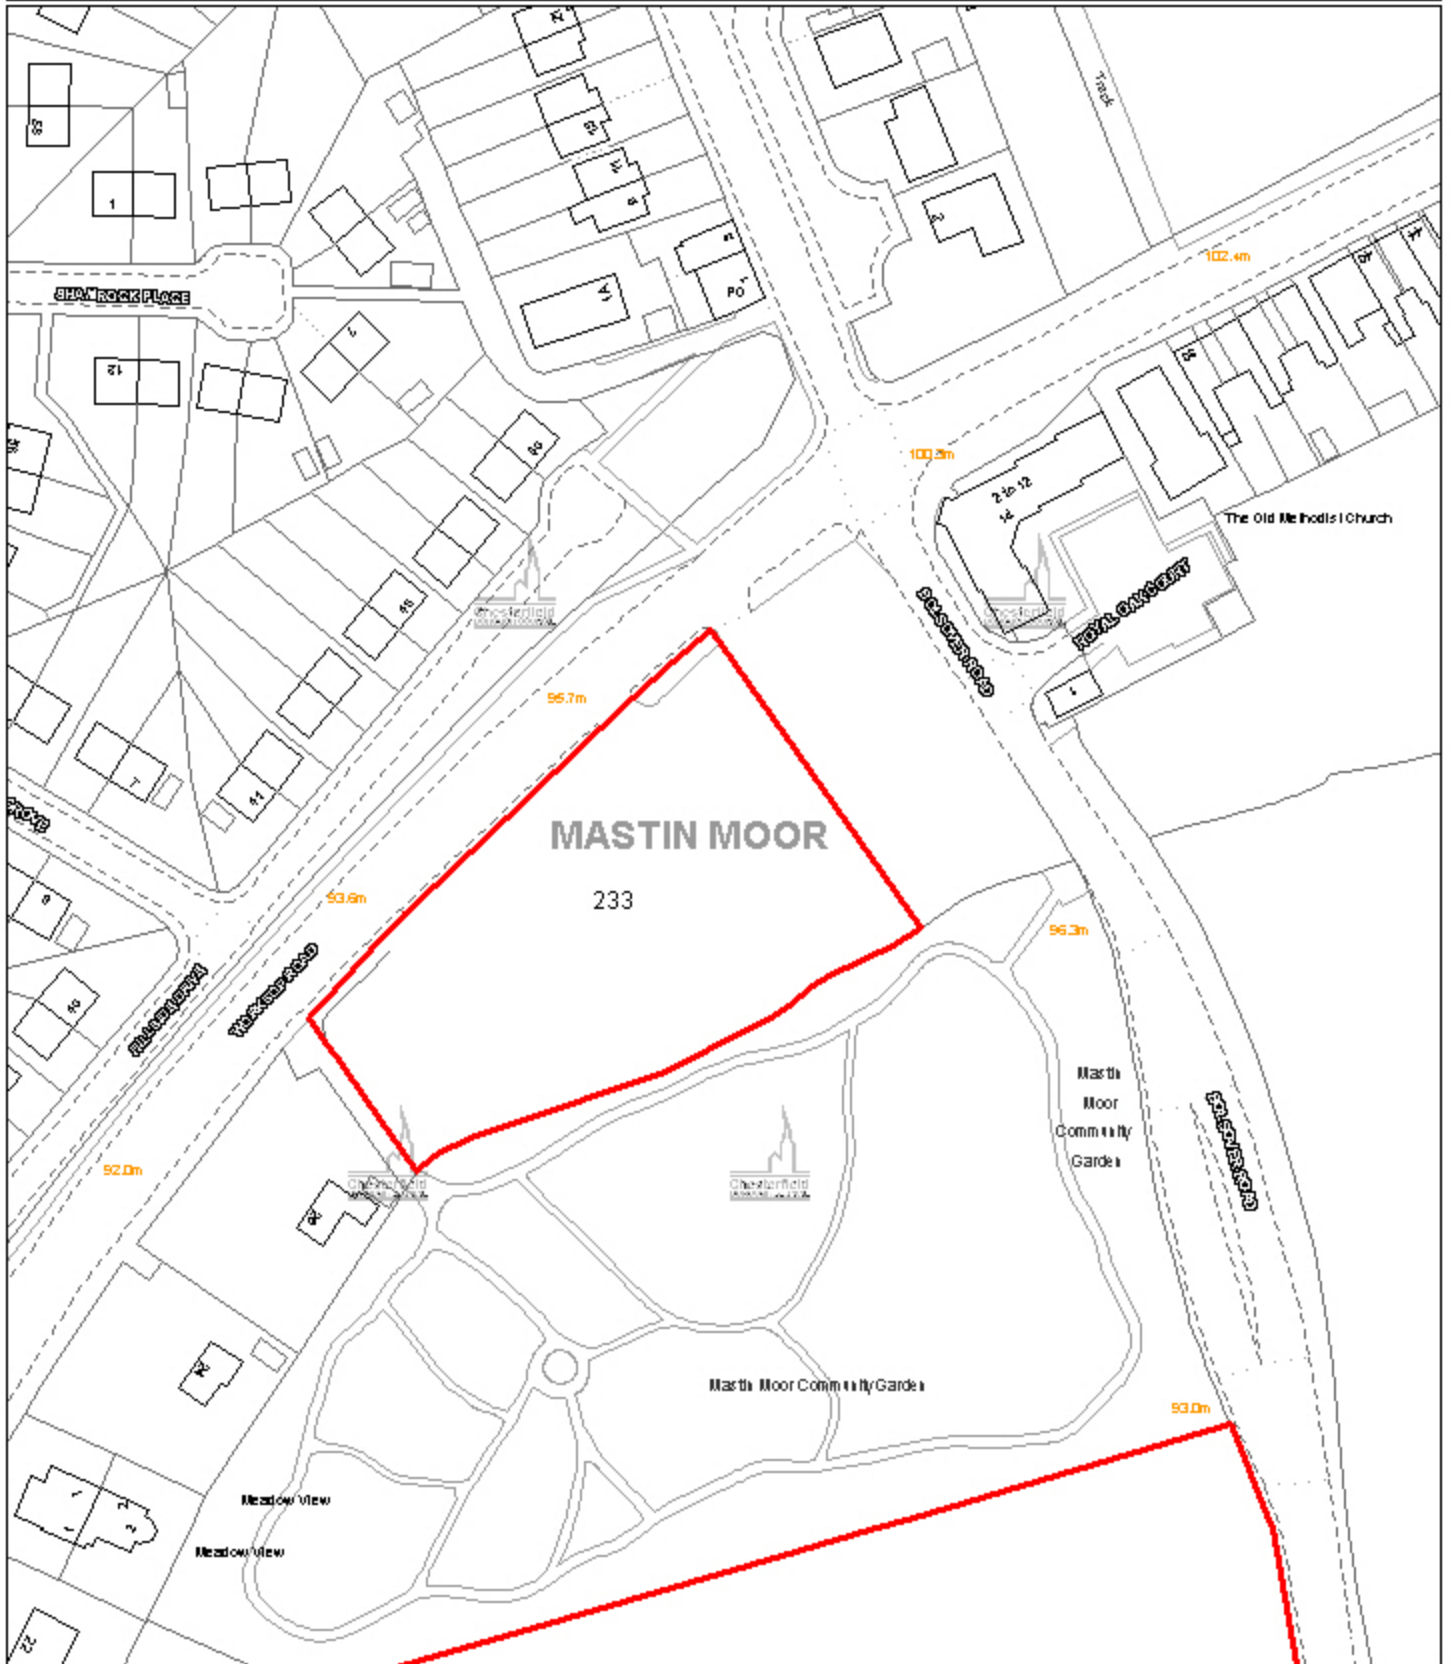

233 LAND AT GATE INN MASTIN MOOR

Reproduced from the Ordnance Survey mapping with the permission of the Controller of Her Majesty's Stationery Office; (c) Crown Copyright. Unauthorised reproduction infringes Crown Copyright and may lead to prosecution or civil proceedings. Chesterfield Borough Council Licence No. 100018505 (2006)

Scale 1:1250 Date Plotted 14/4/2009

Plot centred at 445447 375612