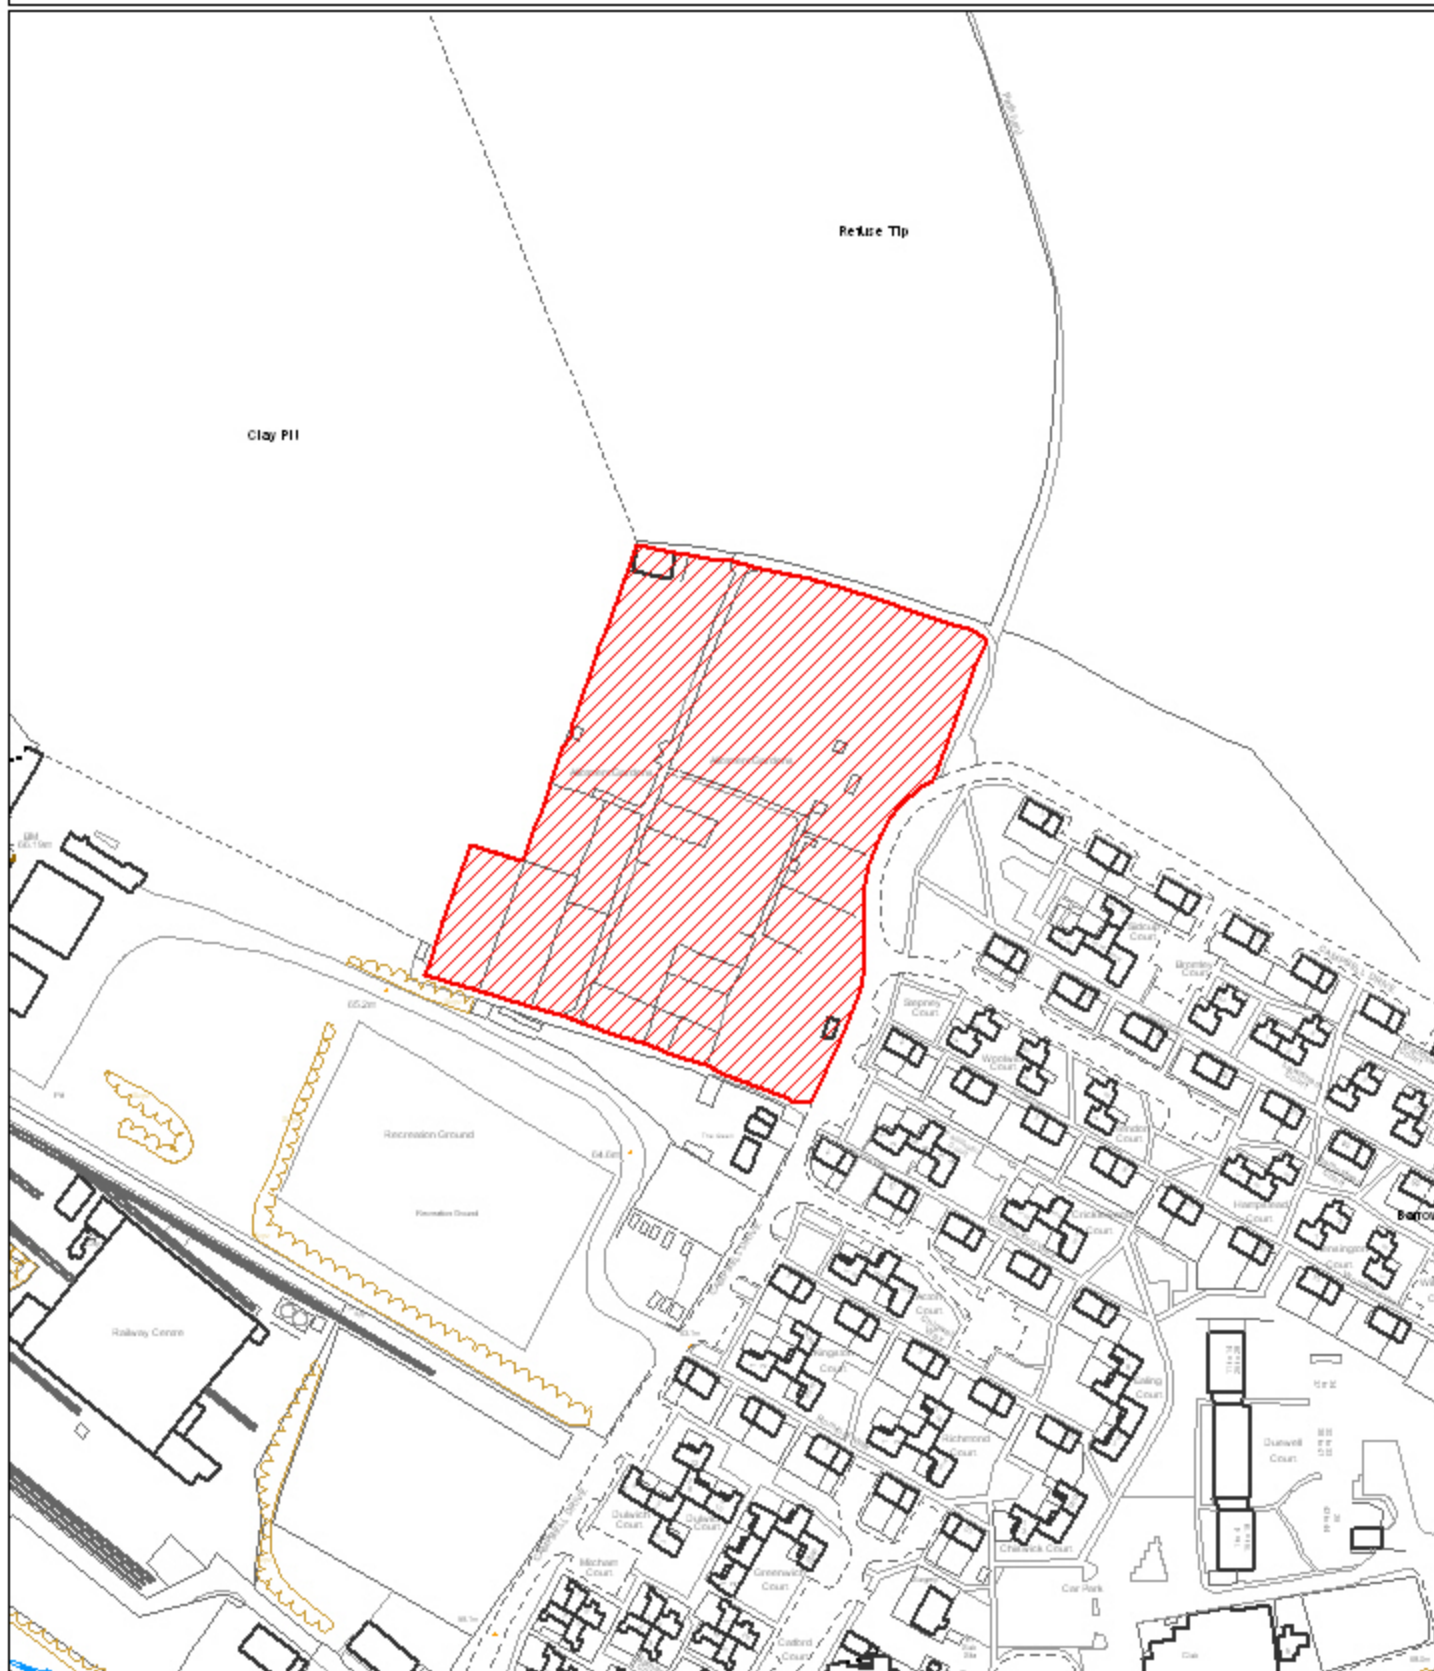

11.LAND OFF CAMPBELL DRIVE. BARROW HILL

Reproduced from the Ordnance Survey mapping with the permission of the Controller of Her Majesty's Stationery Office;(c)Crown Copyright. Unauthorised reproduction infringes Crown Copyright and may lead to prosecution or civil proceedings. Chesterfield Borough Council Licence No. 100018505 (2006)

Scale 1:2500 Date Plotted 7/11/2007

Plot centred at 441515 375615

ref:p/tp/shlaa/sw/cd