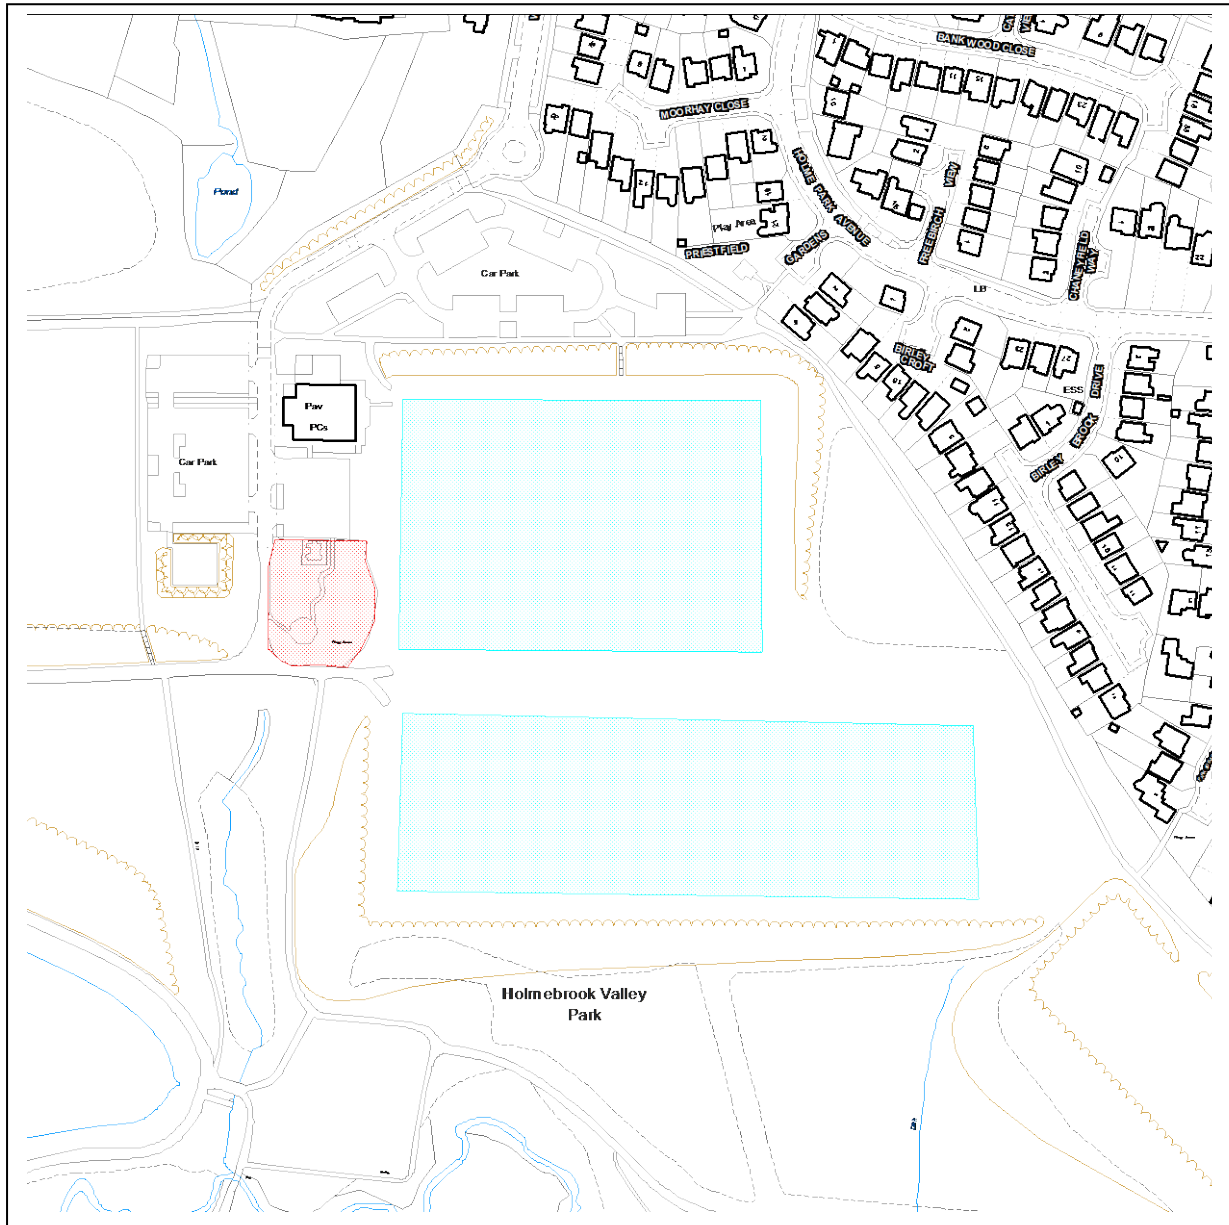

**Chesterfield Borough Council Public Spaces Protection Order 2021**

**Schedule 3 – Map 23 - Holmebrook Valley Park (play area and playing fields)**

**Key**

Dogs are excluded all year within the highlighted area

Dogs are excluded during the months of September to May (inclusive)   
(pitch orientation is subject to change)

Reproduced from the Ordnance Survey mapping with the permission of the Controller of Her Majesty's Stationery Office © Crown copyright. Unauthorised reproduction infringes Crown copyright and may lead to prosecution or civil proceedings. Chesterfield Borough Council Licence No. 100018505, 2017.