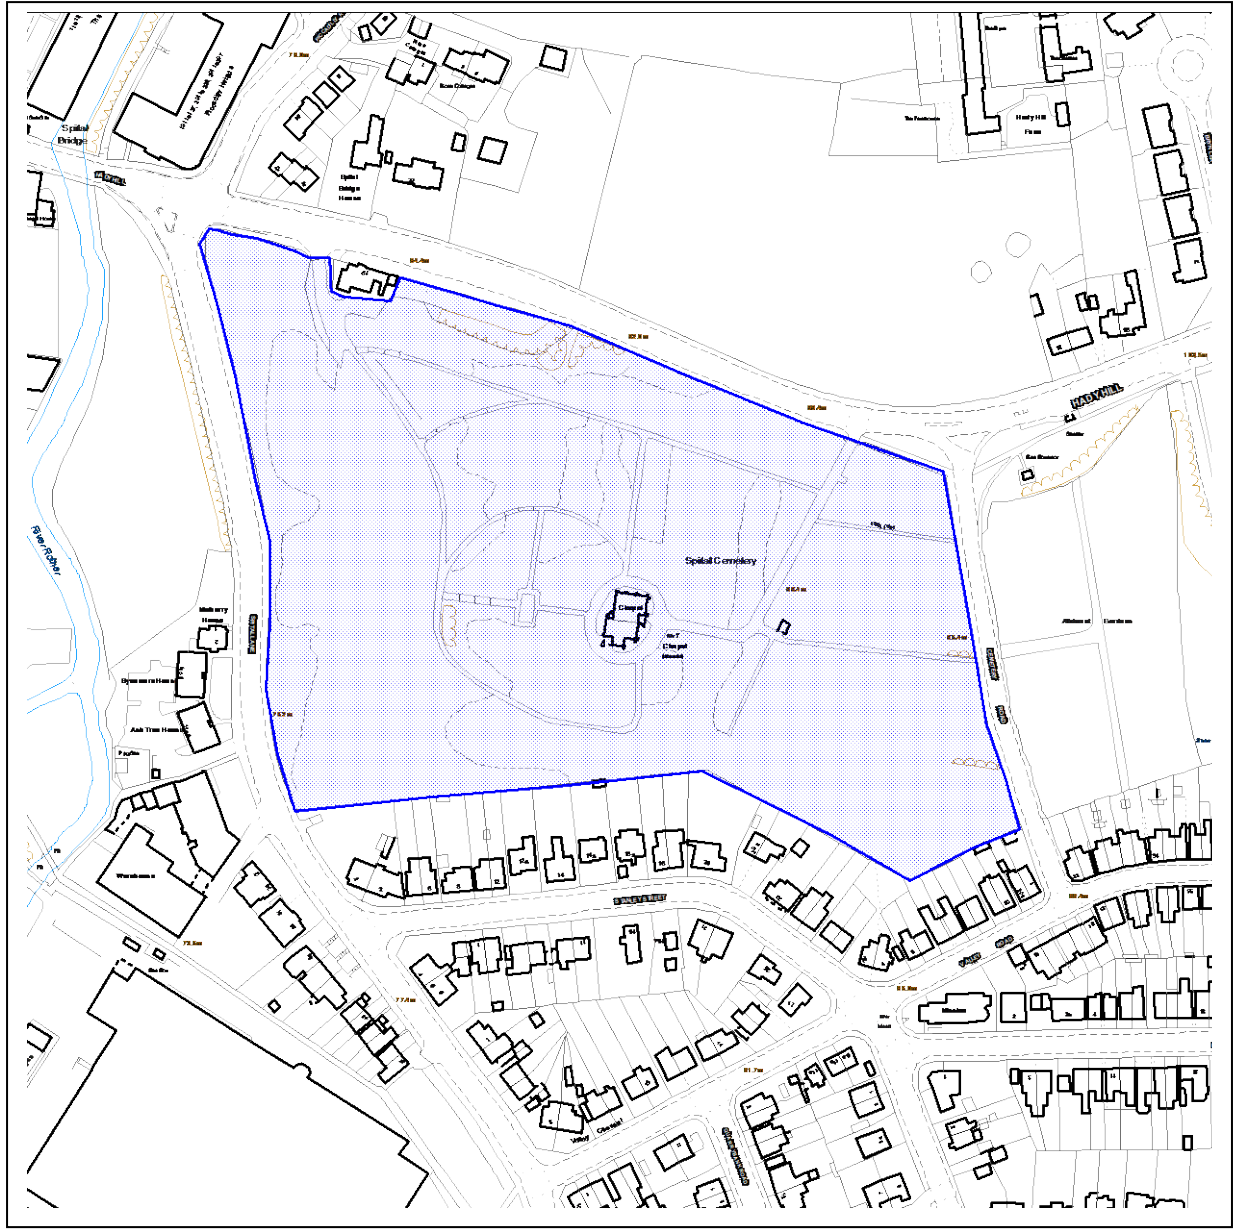

Chesterfield Borough Council Public Spaces Protection Order 2021

Schedule 2 – Map 14 - Spital Cemetery

Key

Dogs must be on leads at all times within the highlighted area

Reproduced from the Ordnance Survey mapping with the permission of the Controller of Her Majesty's Stationery Office © Crown copyright. Unauthorised reproduction infringes Crown copyright and may lead to prosecution or civil proceedings. Chesterfield Borough Council Licence No. 100018505, 2017.