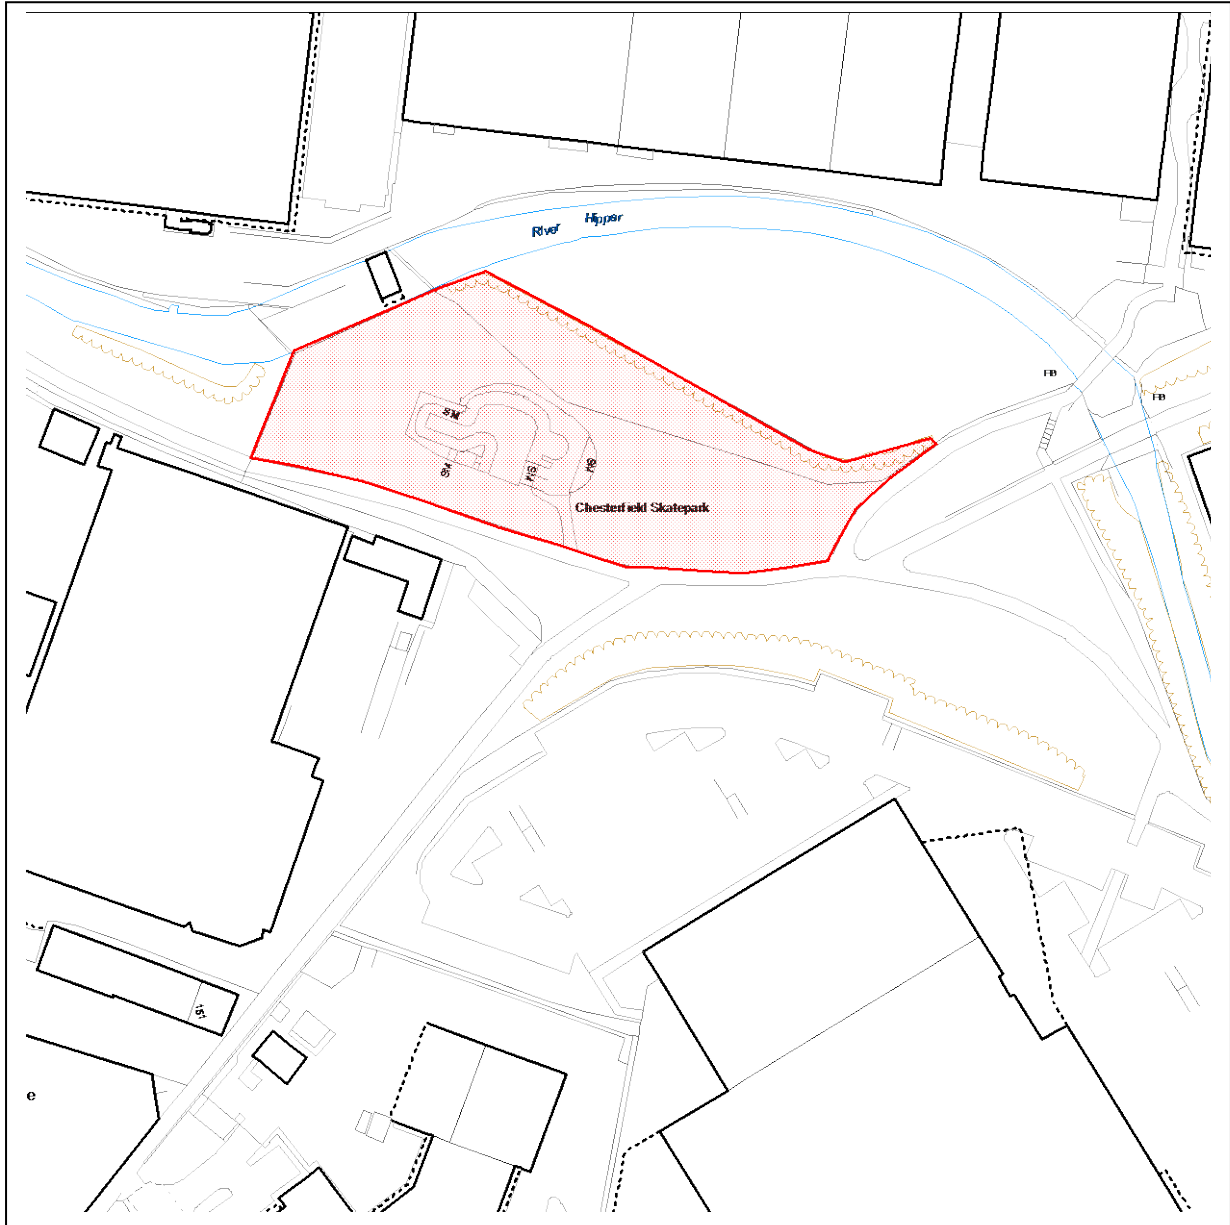

Chesterfield Borough Council Public Spaces Protection Order 2021

Schedule 3 – Map 31 - Markham Way (skate park)

Key

Dogs are excluded all year within the highlighted area 

Reproduced from the Ordnance Survey mapping with the permission of the Controller of Her Majesty's Stationery Office © Crown copyright. Unauthorised reproduction infringes Crown copyright and may lead to prosecution or civil proceedings. Chesterfield Borough Council Licence No. 100018505, 2017.