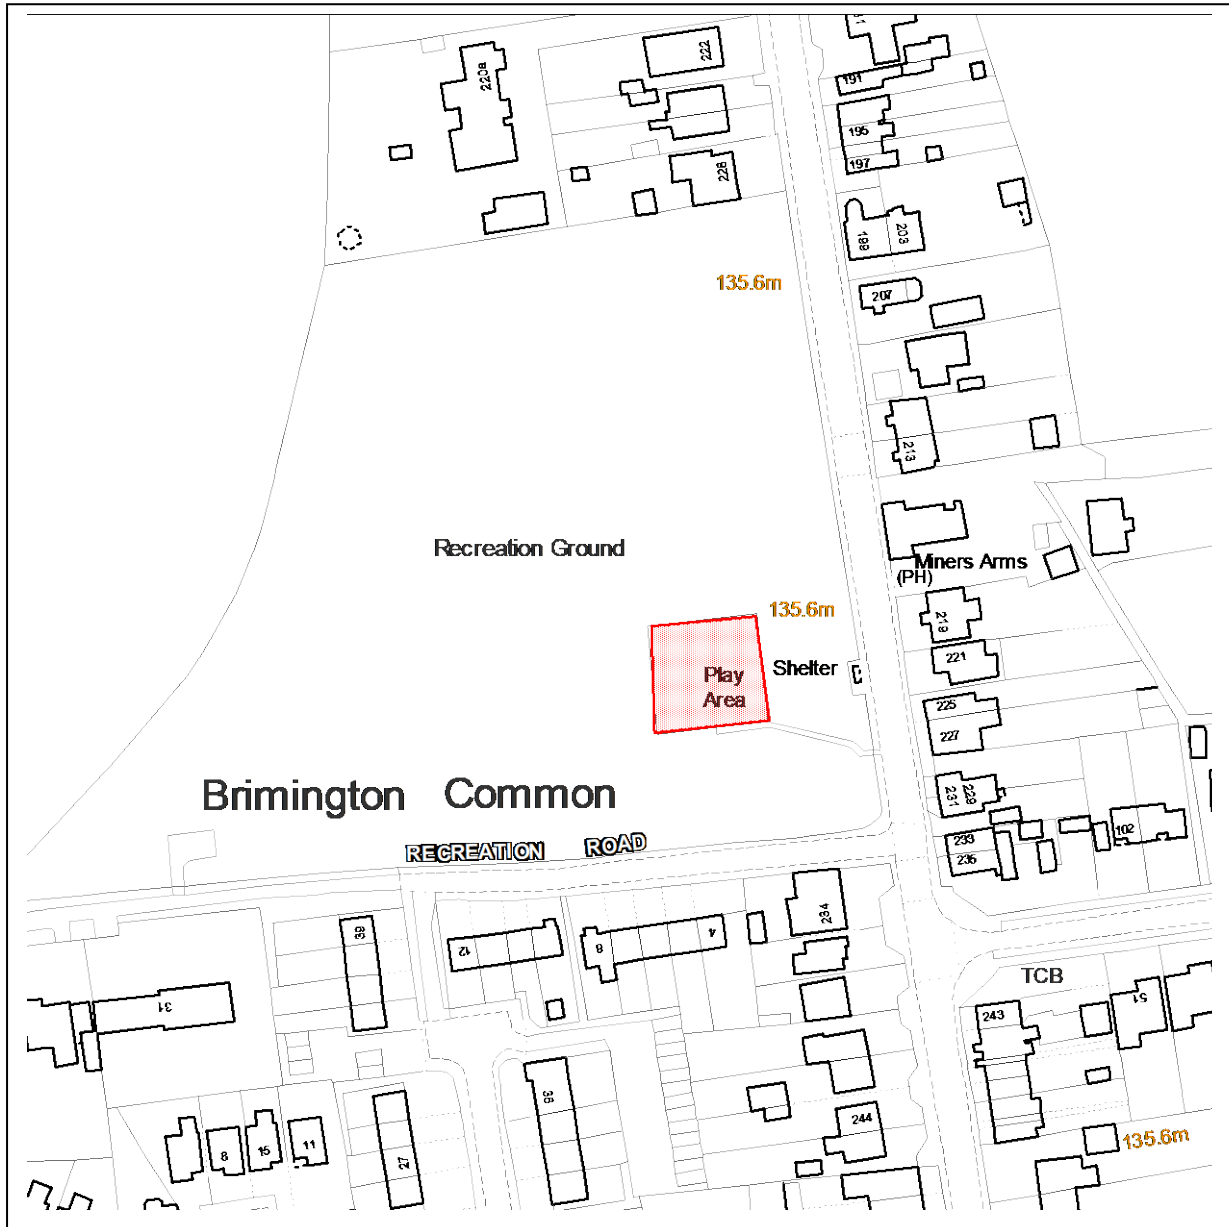

Chesterfield Borough Council Public Spaces Protection Order 2021

Schedule 3 – Map 30 - Brimington Common Recreation Ground (play area)

Key

Dogs are excluded all year within the highlighted area 

Reproduced from the Ordnance Survey mapping with the permission of the Controller of Her Majesty's Stationery Office © Crown copyright. Unauthorised reproduction infringes Crown copyright and may lead to prosecution or civil proceedings. Chesterfield Borough Council Licence No. 100018505, 2017.