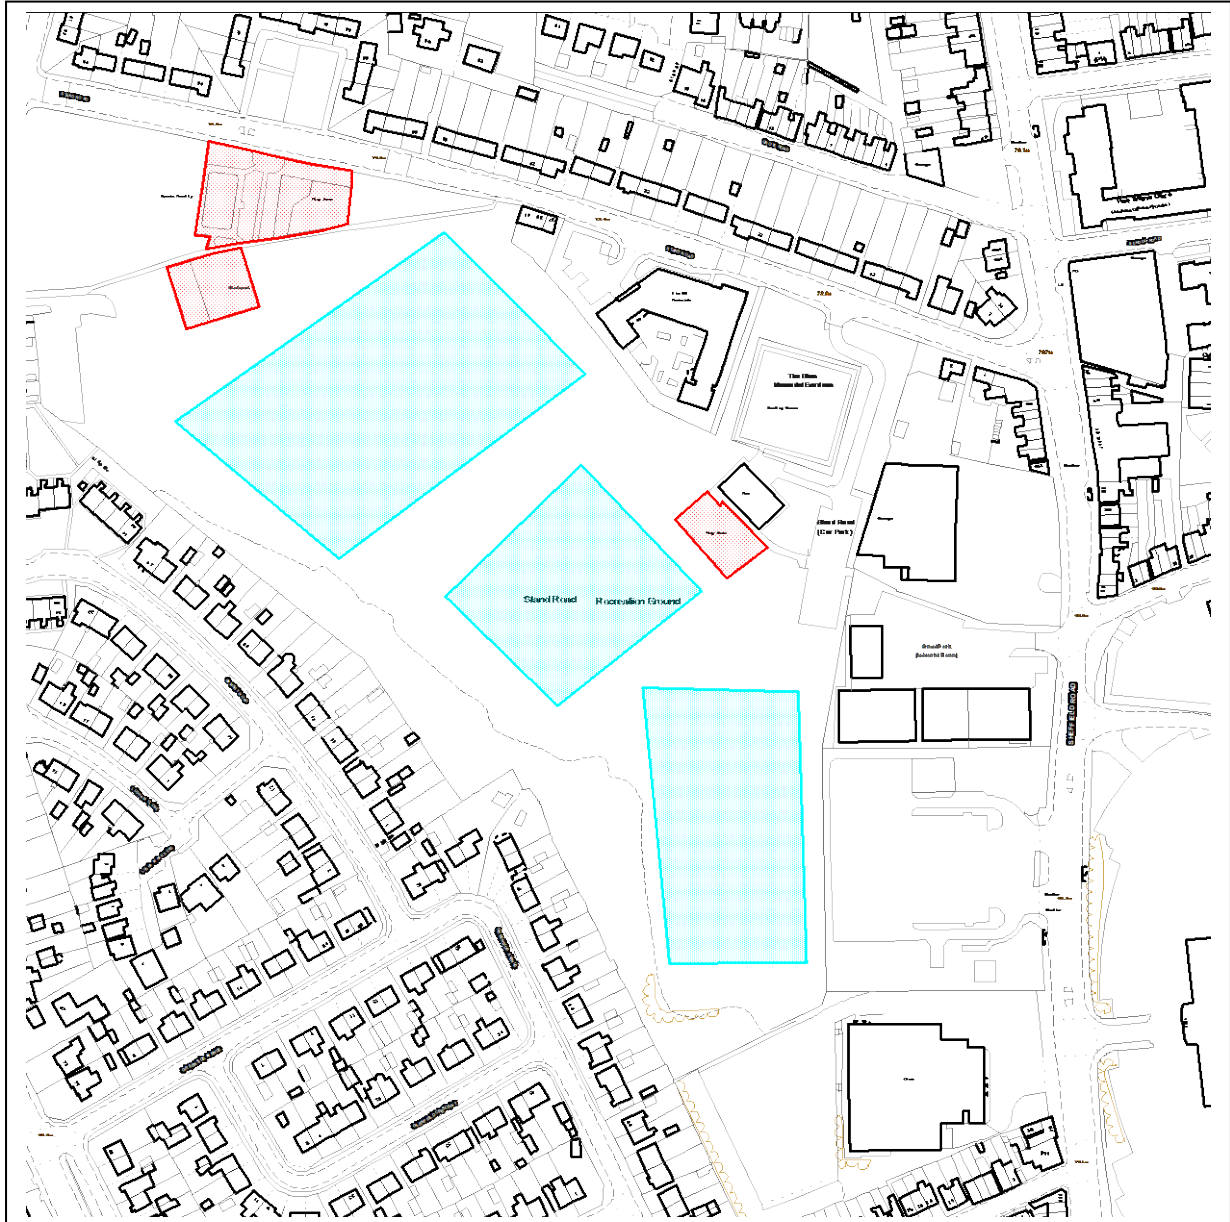

**Chesterfield Borough Council Public Spaces Protection Order 2021**

**Schedule 3 – Map 39 - Stand Road Park (play areas, skate park and playing fields)**

**Key**

Dogs are excluded all year within the highlighted area 

Dogs are excluded during the months of September to May (inclusive) 

(pitch orientation may change)

Reproduced from the Ordnance Survey mapping with the permission of the Controller of Her Majesty's Stationery Office © Crown copyright. Unauthorised reproduction infringes Crown copyright and may lead to prosecution or civil proceedings. Chesterfield Borough Council Licence No. 100018505, 2017.