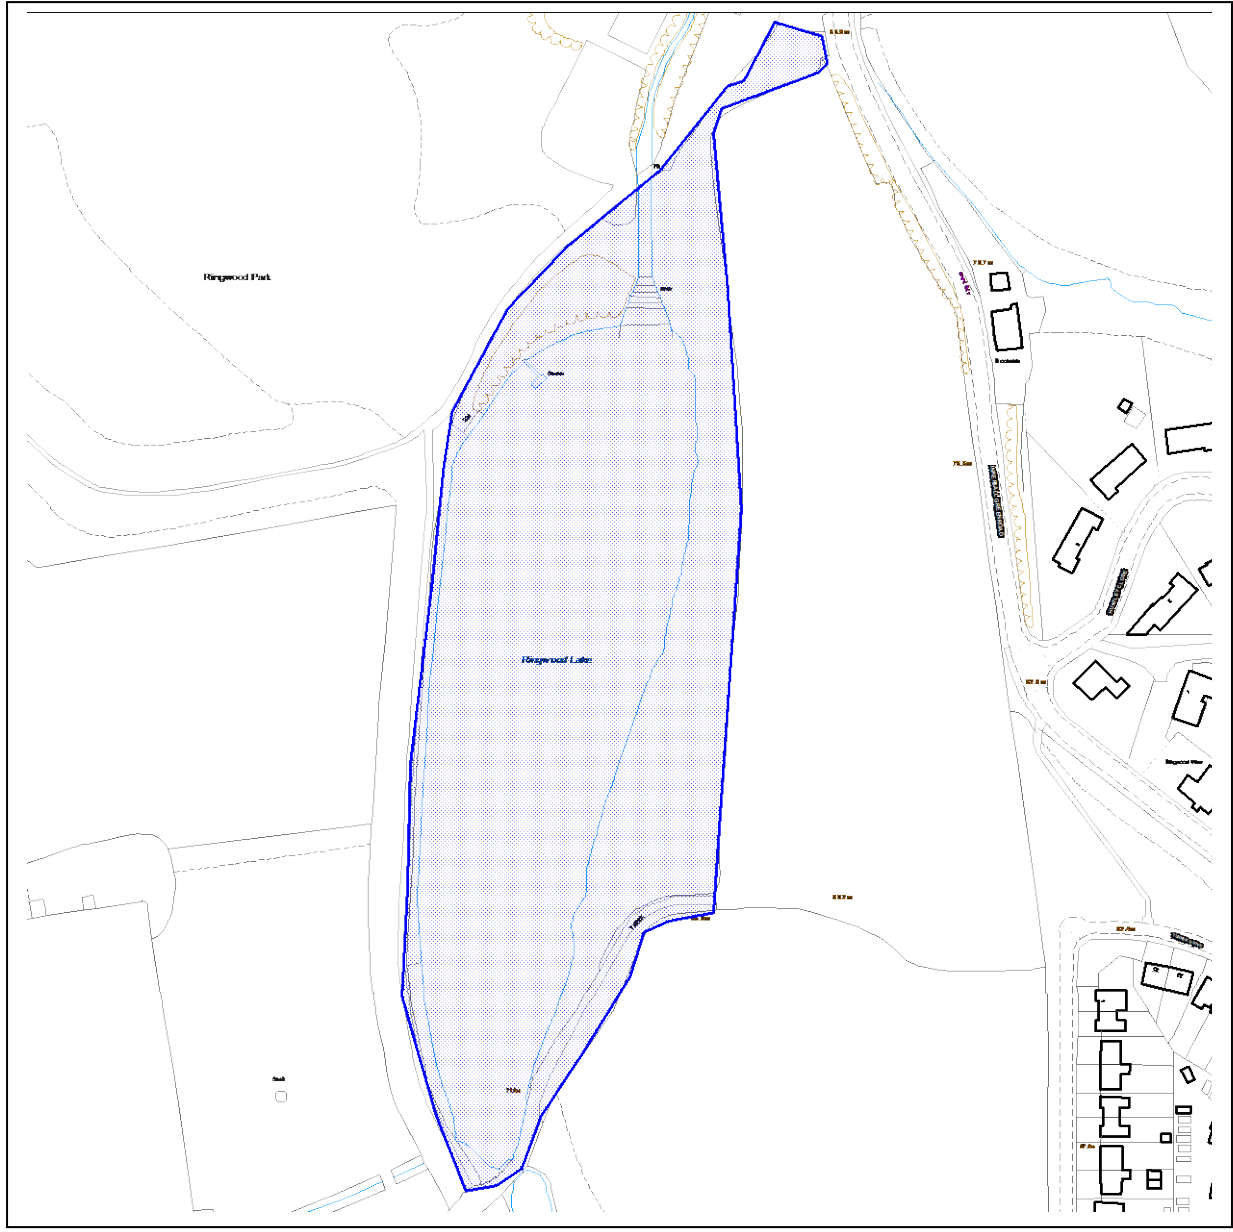

Chesterfield Borough Council Public Spaces Protection Order 2021

Schedule 2 – Map 13 - Ringwood Park (lake)

Key

Dogs must be on leads at all times within the highlighted area

Reproduced from the Ordnance Survey mapping with the permission of the Controller of Her Majesty's Stationery Office © Crown copyright. Unauthorised reproduction infringes Crown copyright and may lead to prosecution or civil proceedings. Chesterfield Borough Council Licence No. 100018505, 2017.