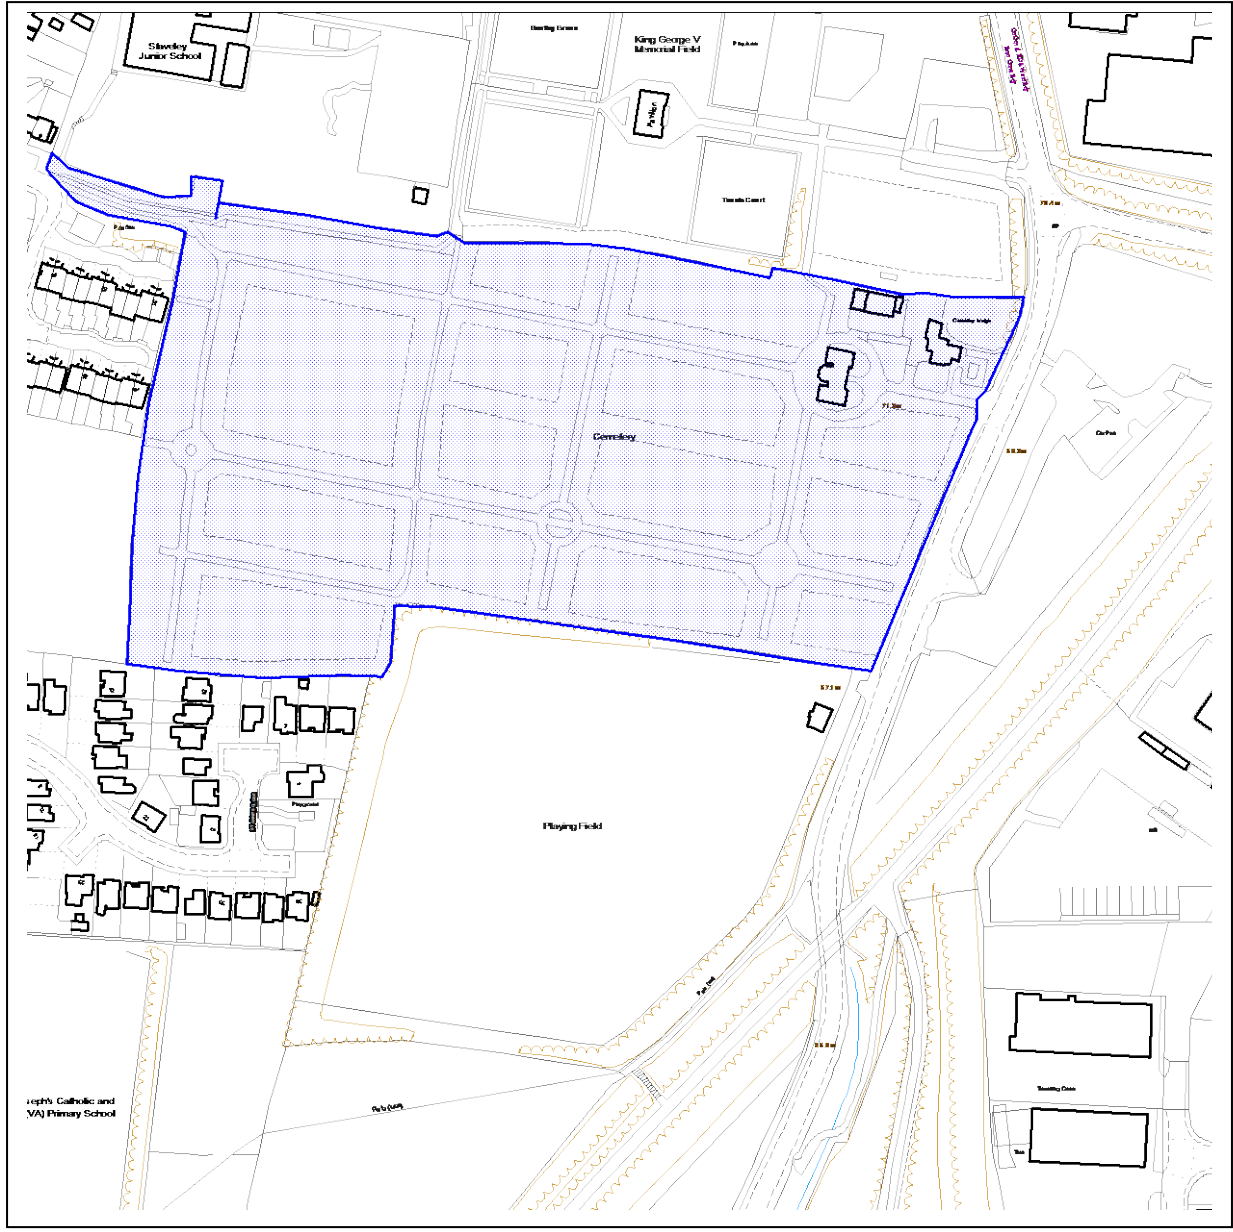

# Chesterfield Borough Council Public Spaces Protection Order 2024

## Schedule 2 – Map 15 - Staveley Cemetery

### **Key**

Dogs must be on leads at all times within the highlighted area

Reproduced from the Ordnance Survey mapping with the permission of the Controller of Her Majesty's Stationery Office © Crown copyright. Unauthorised reproduction infringes Crown copyright and may lead to prosecution or civil proceedings. Chesterfield Borough Council Licence No. AC0000809353, 2024.