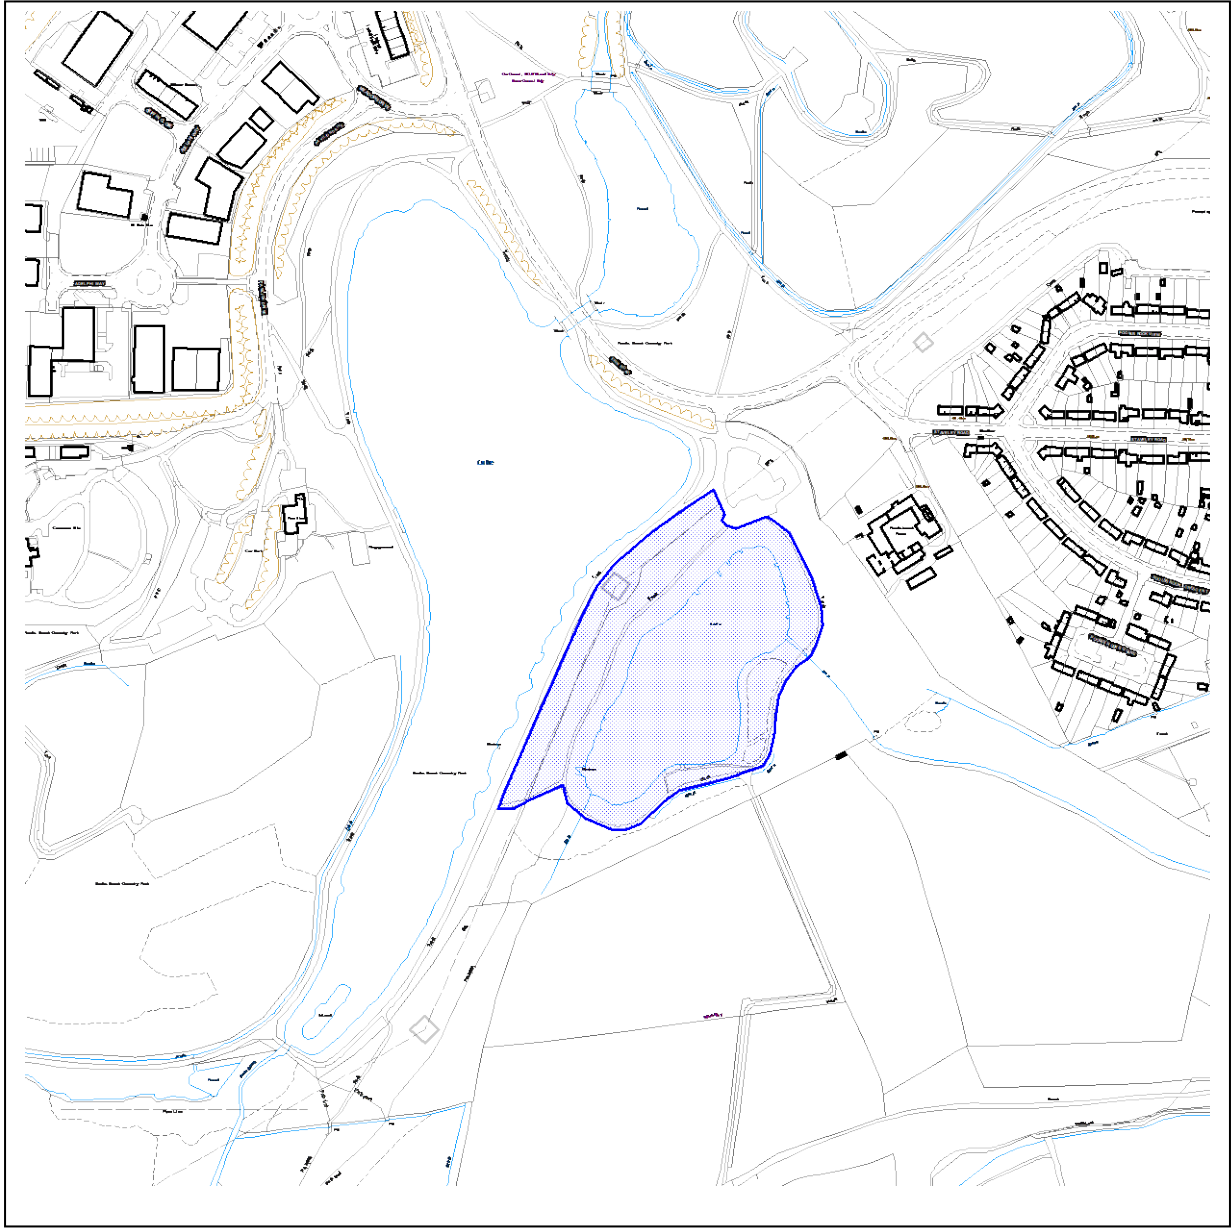

Chesterfield Borough Council Public Spaces Protection Order 2021

Schedule 2 – Map 12 - Poolsbrook Country Park (path around lake and car park)

Key

Dogs must be on leads at all times within the highlighted area

Reproduced from the Ordnance Survey mapping with the permission of the Controller of Her Majesty's Stationery Office © Crown copyright. Unauthorised reproduction infringes Crown copyright and may lead to prosecution or civil proceedings. Chesterfield Borough Council Licence No. 100018505, 2017.