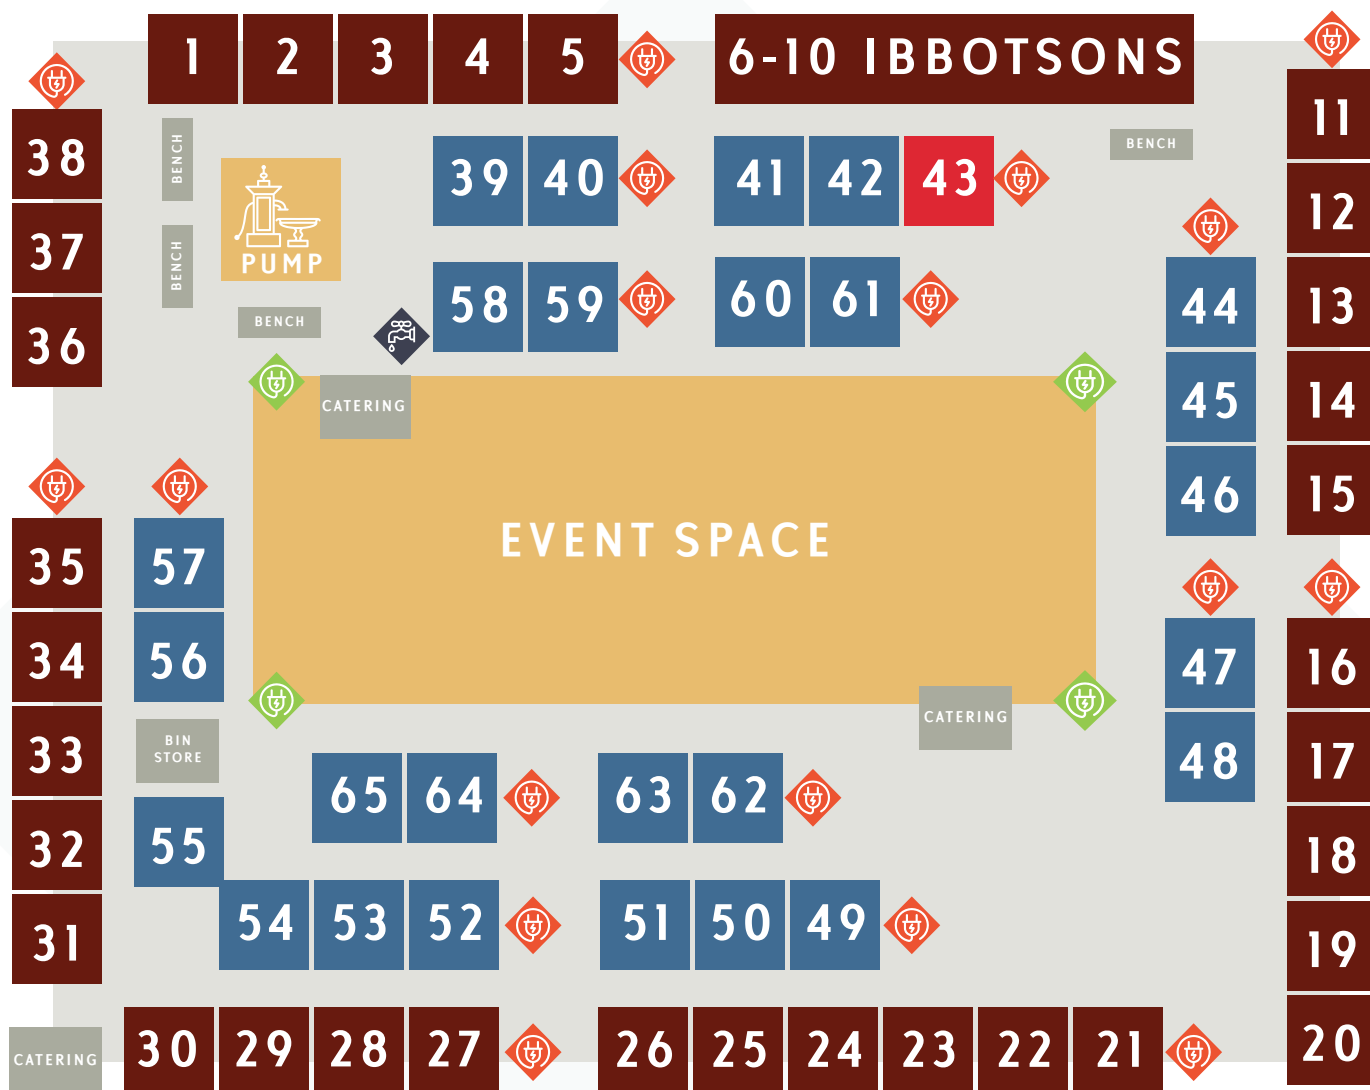

MAIN SQUARE

MARKET HALL

16 amp power bollard

32 amp power bollard

Water tap

A ZONE A

Monday and Friday - £17.40. Thursday and Saturday - £27.80.