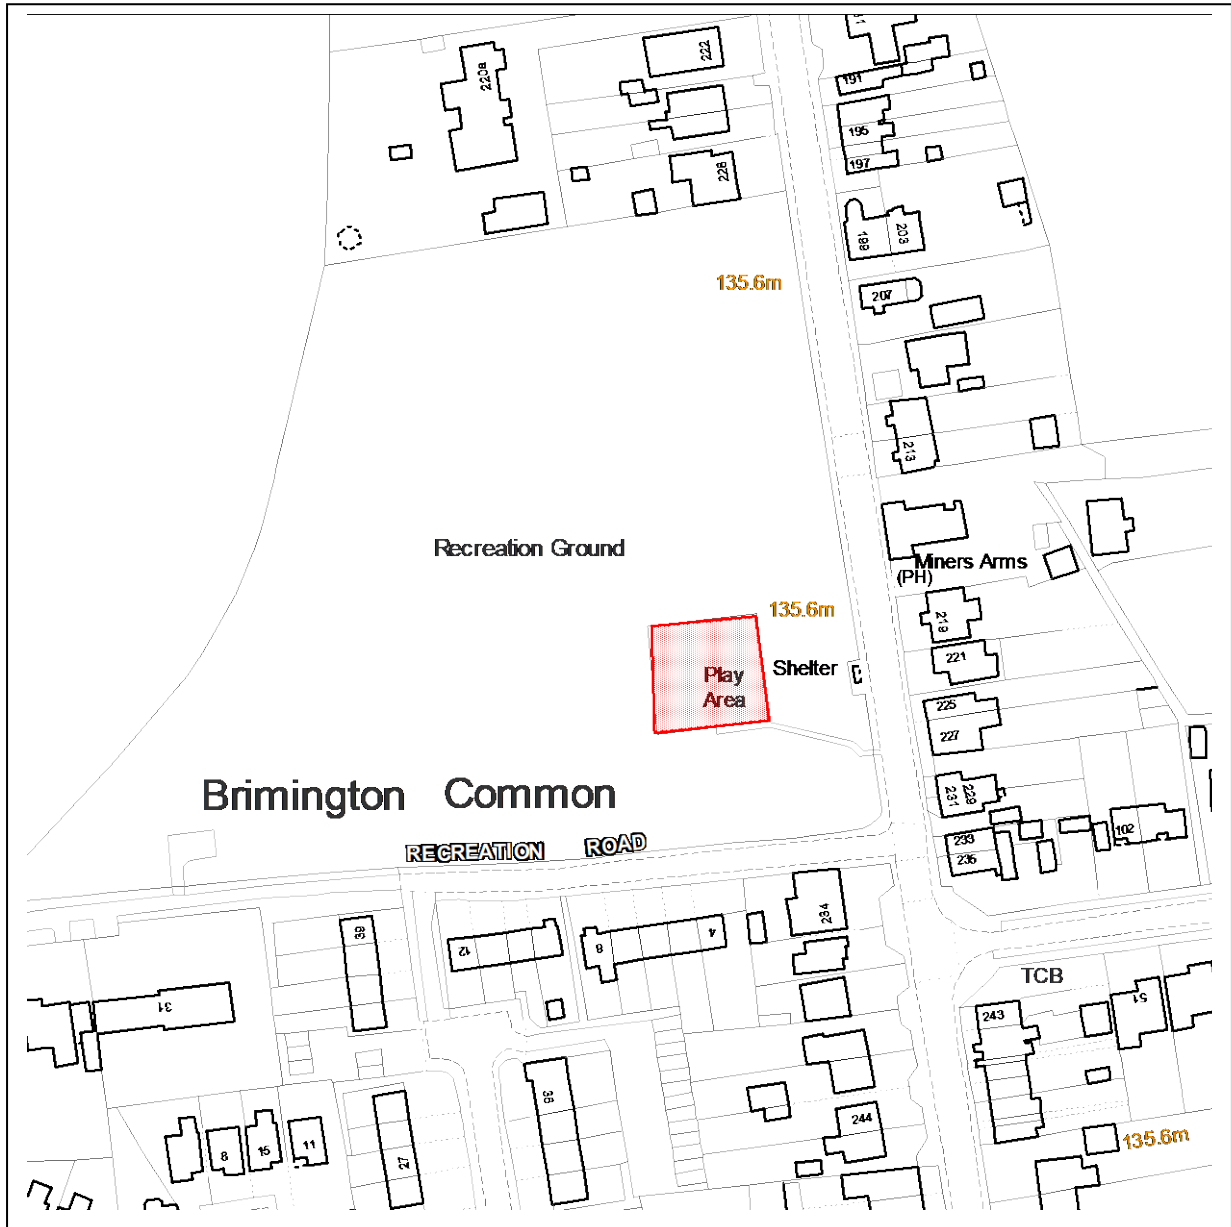

**Chesterfield Borough Council Public Spaces Protection Order 2024**

**Schedule 3 – Map 30 - Brimington Common Recreation Ground (play area)**

**Key**

Dogs are excluded all year within the highlighted area 

Reproduced from the Ordnance Survey mapping with the permission of the Controller of Her Majesty's Stationery Office © Crown copyright. Unauthorised reproduction infringes Crown copyright and may lead to prosecution or civil proceedings. Chesterfield Borough Council Licence No. AC0000809353, 2024.