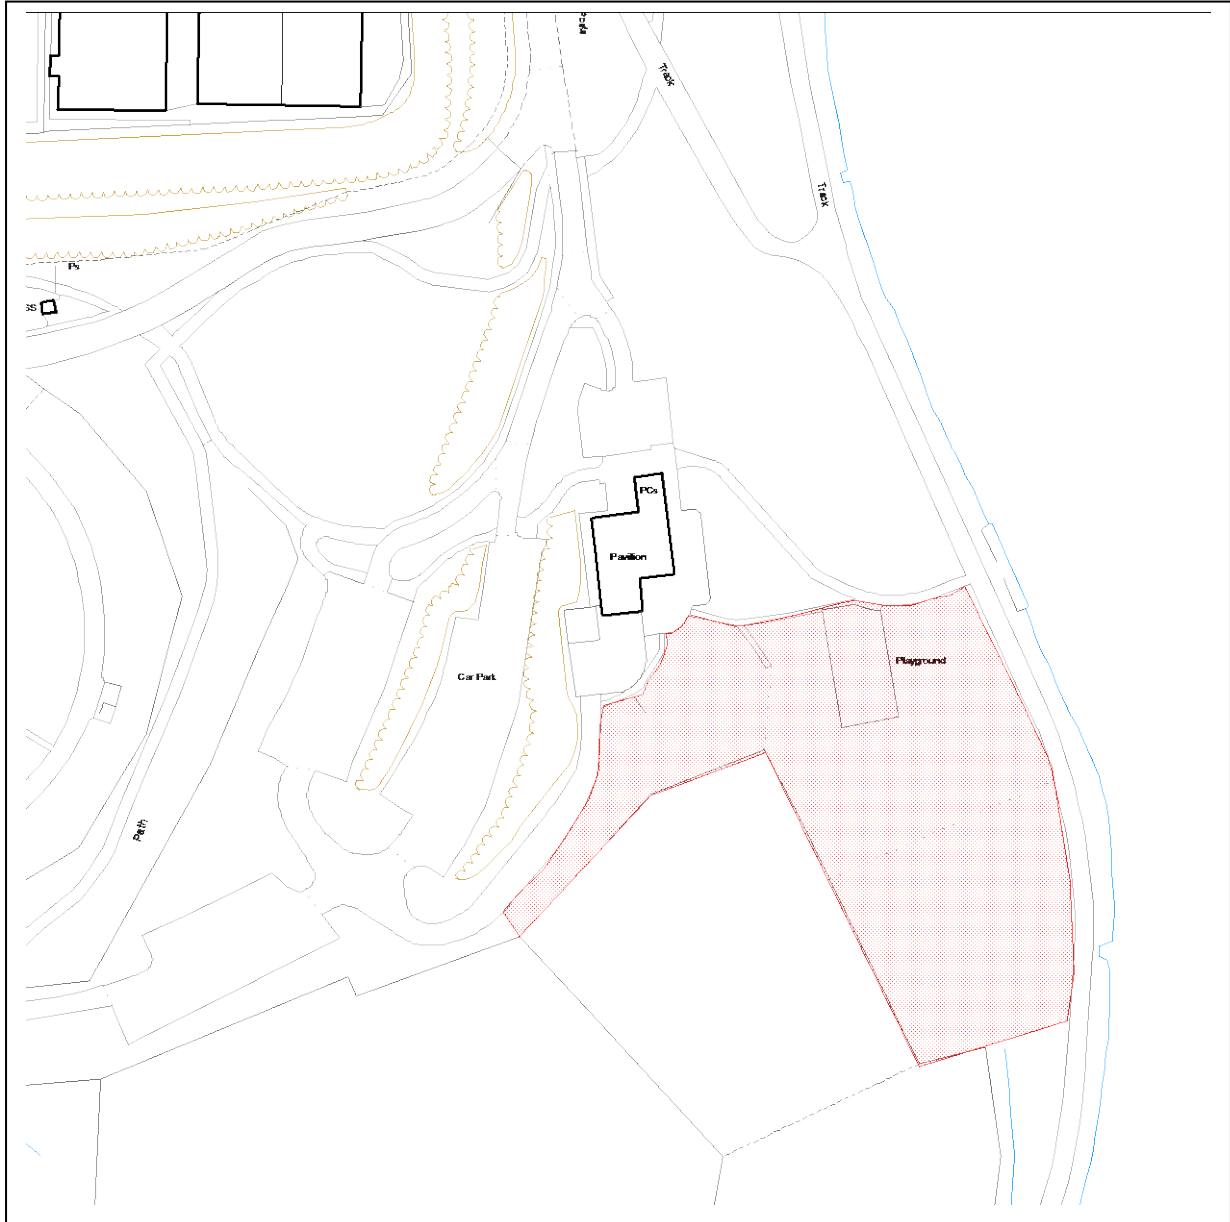

**Chesterfield Borough Council Public Spaces Protection Order 2024**

**Schedule 3 – Map 33 - Poolsbrook Country Park (playground and surrounding area)**

**Key**

Dogs are excluded all year within the highlighted area 

Reproduced from the Ordnance Survey mapping with the permission of the Controller of Her Majesty's Stationery Office © Crown copyright. Unauthorised reproduction infringes Crown copyright and may lead to prosecution or civil proceedings. Chesterfield Borough Council Licence No. AC0000809353, 2024.